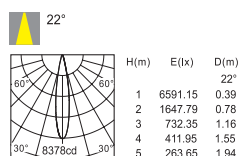

MOON DEEP | MOON OVAL

Product	Lamp	Lumens	CCT	CRI	Beam Angle	IP	Color	Materials	Price
1 IC30237-113W	13W COB LED	1107lm	2700K-6000K	90	15° 22° 35°	20	○ ● ●	Aluminium	2,300 Baht
2 IC30237-213W	2x13W COB LED	2x1107lm	2700K-6000K	90	15° 22° 35°	20	○ ● ●	Aluminium	4,600 Baht