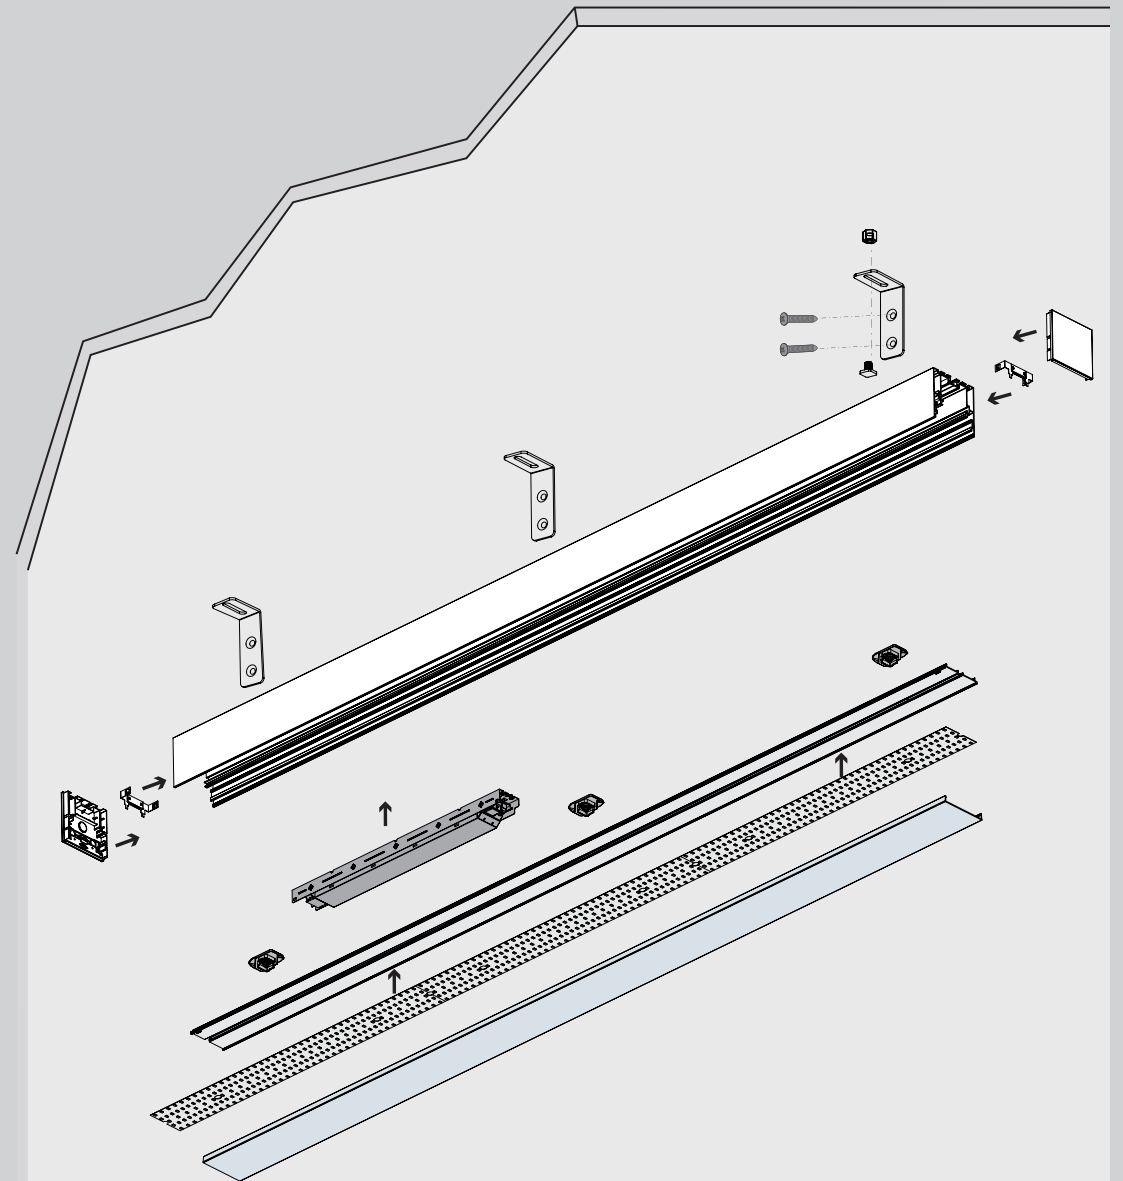

Pendant

Recessed

Surface mounted

Wall mounted

Interconnection Instruction

Zinger
Recess 55 ZR033
 Price : 4,900 Baht/m

Lighting Source and Power Supply

Flexible strip	CRI	Lumens	Voltage	Typ.power	LEDs/m
Model IL10024G2 20mm	> 80	2000lm/m	24VDC	20W/m	280LEDs