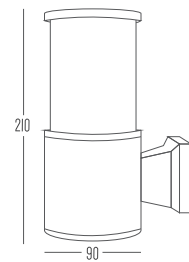

CYCLONE

	Product	Lamp	Socket	IP	Color	Materials	Price
1	LUE1089	1xTC-DSE MAX 15W	E27	65	○ ● ●	Aluminium	800 Baht