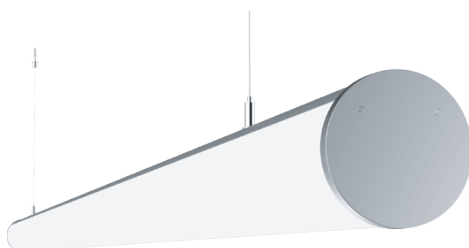

1.2m Luminaire Parameters

Model	IL10182
Length	1213 x φ 120mm
Cover	Diffuser
Lumens	3200lm
Typ.power	32W
CCT	3000K/4000K/6000K
CRI	>80
Input voltage	100-277VAC 50Hz/60Hz
Power factor	>0.95
Beam angle	135°
Power installation	External
Electric grade	Class II
Color	Silver/White/Black
Installation	Pendant