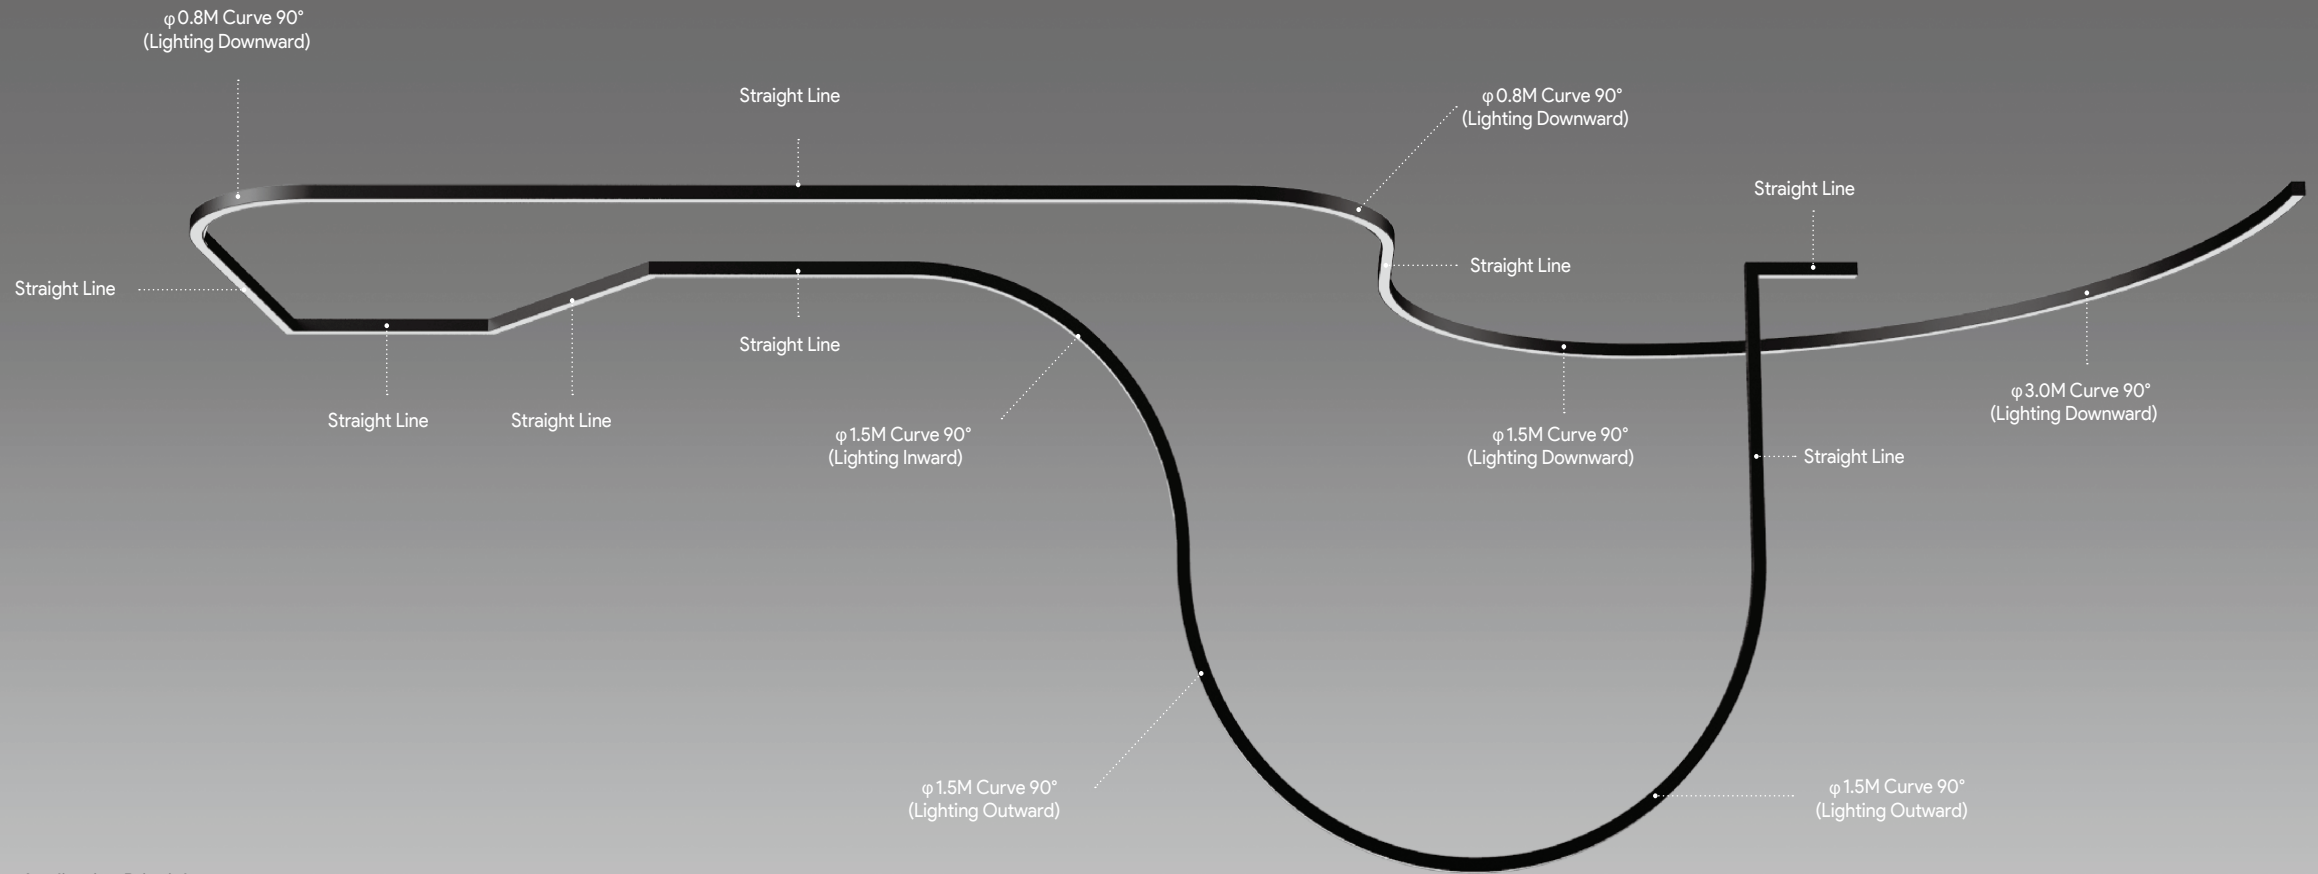

Application Principle

Straight modules can be cut in different lengths and angles freely for application. Curve modules and straight modules can be interconnected with accessories for random interconnection and application. Through the modules of lighting inward/lighting outward, the 3D spacial application could be realized. Limitless possibilities lead to limitless applications and thousands of styles.

Height	Eavg, Emax	Diameter
1m	51.52, 181.6lx	298.41cm
2m	12.88, 45.41lx	596.83cm
3m	5.725, 20.18lx	895.24cm
5m	2.061, 7.265lx	1492.07cm
7m	1.052, 3.707lx	2088.90cm

Angle: 112.34deg

Application :

Interconnection Accessories