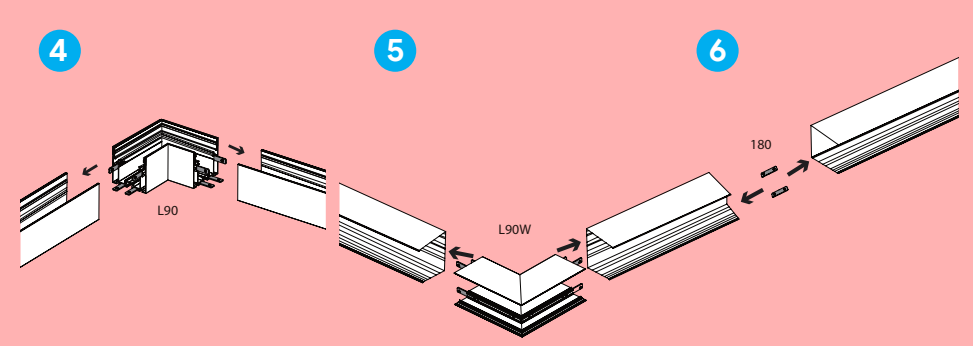

Interconnection Instruction