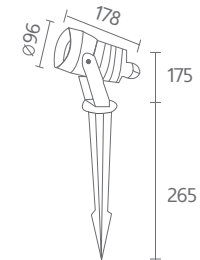

Shine Cap Spike

Shine Cap Mount

Shine Mask Spike

	Product	Lamp	Socket	IP	Color	Materials	Price
1	LUE2021	PAR38 Max120W	E27	65	○ ● ●	Aluminium	2,650 Baht
2	EG30002	PAR38 Max120W	E27	65	○ ● ●	Aluminium	2,450 Baht
3	LUE2011	PAR38 Max120W	E27	65	○ ● ●	Aluminium	2,450 Baht