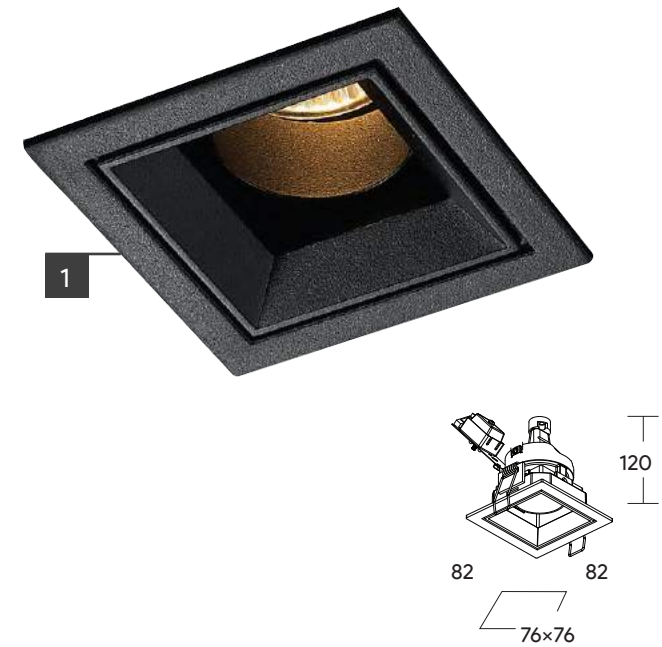

JENNY

Product	Lamp	Socket	IP	Color	Materials	Price
1 IC30182	1xQR-CBC51 Max 50W	GU5.3	20	○ ● ●	Aluminium	600 Baht