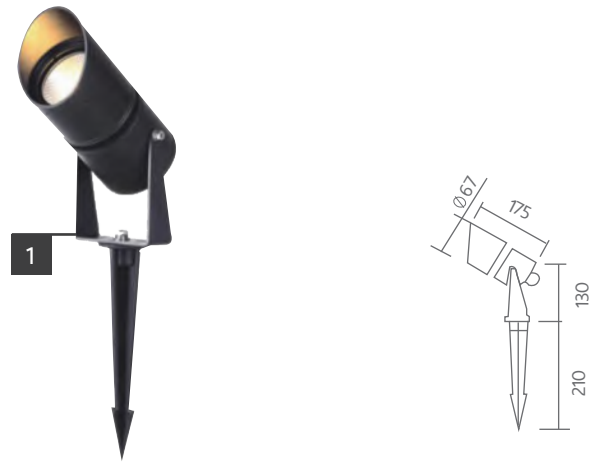

Shine Cap Spike

Shine Cap Mount

Shine Mask Spike

	Product	Lamp	Socket	IP	Color	Materials	Price
1	LUE2021	PAR38 Max120W	E27	65	○ ● ●	Aluminium	2,650 Baht
2	EG30002	PAR38 Max120W	E27	65	○ ● ●	Aluminium	2,450 Baht
3	LUE2011	PAR38 Max120W	E27	65	○ ● ●	Aluminium	2,450 Baht