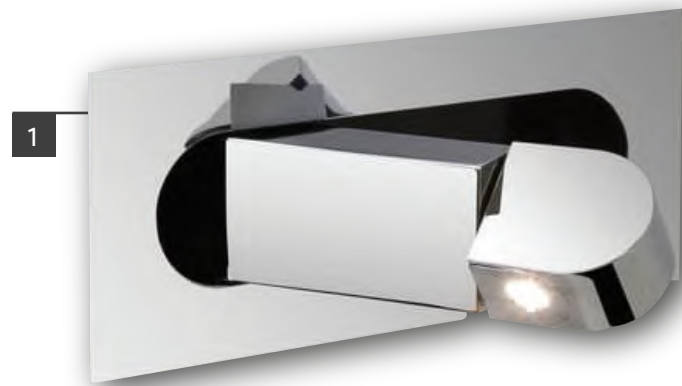

ROBOT

	Product	Lamp	Lumens	CCT	CRI	Beam Angle	IP	Color	Materials	Price
1	DW20025	3W SMD LED	140lm	3000K	80	30°	20		Aluminium + Steel	3,200 Baht