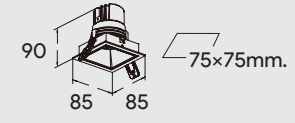

1

2

1

2

OPTIC W

Product	Lamp	Lumens	CCT	CRI	Beam Angle	IP	Color	Materials	Price
1 IC30218-5W	5W COB LED	289lm	2700K-6000K	90	45°	20	○ ● ●	Aluminium	2,600 Baht
2 IC30218-8W	8W COB LED	625lm	2700K-6000K	90	45°	20	○ ● ●	Aluminium	2,900 Baht

OPTIC W

Product	Lamp	Lumens	CCT	CRI	Beam Angle	IP	Color	Materials	Price
1 IC30232-5W	5W COB LED	289lm	2700K-6000K	90	45°	20	○ ● ●	Aluminium	2,900 Baht
2 IC30232-8W	8W COB LED	625lm	2700K-6000K	90	45°	20	○ ● ●	Aluminium	3,400 Baht