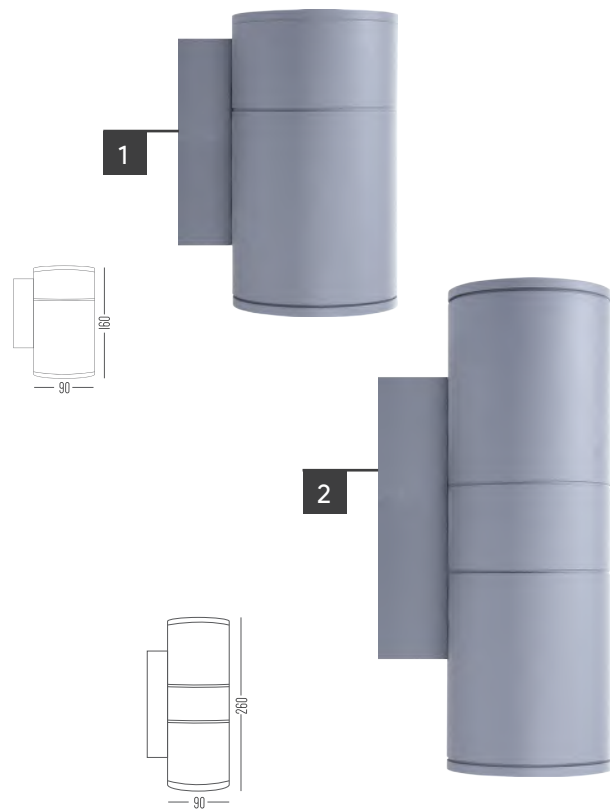

ALTI PIPE

	Product	Lamp	Socket	IP	Color	Materials	Price
1	EW20001	1xTC-DSE MAX 20W	E27	54	○ ● ●	Aluminium	1,300 Baht
2	EW20002	2xTC-DSE MAX 20W	E27	54	○ ● ●	Aluminium	1,600 Baht