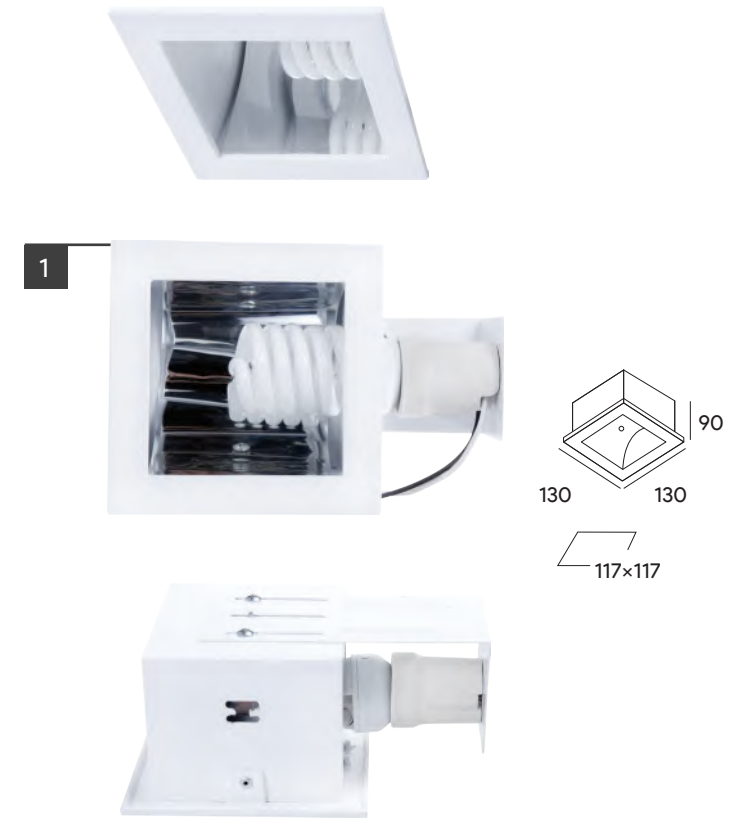

OPEN BOX 4

	Product	Lamp	Socket	IP	Color	Materials	Price
1	LUR1029	1xTC-DSE	E27	20	○ ● ●	Steel	390 Baht