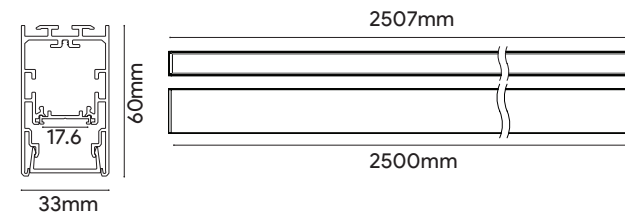

Lighting Source and Power Supply

Flexible strip Model	CRI	Lumens	Voltage	Typ.power	LEDs/m
IL10024 15mm	>80	2000lm/m	24VDC	20W/m	240LEDs