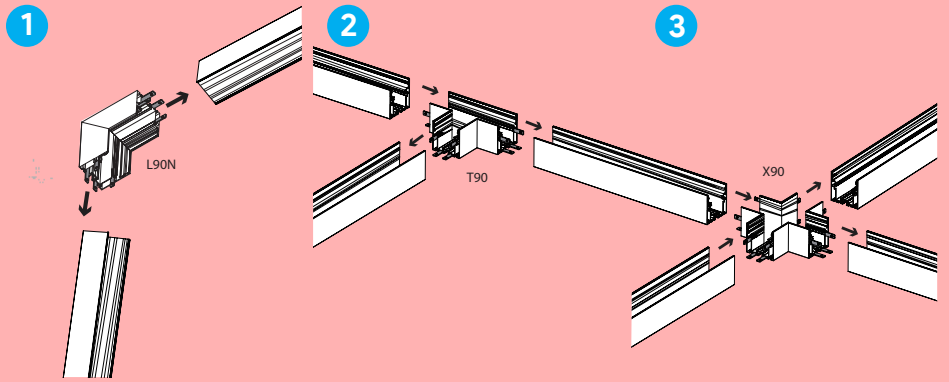

Interconnection Instruction