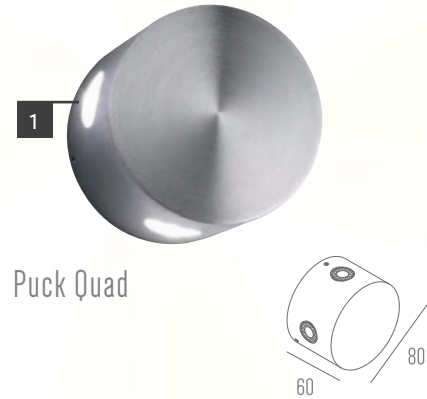

Puck Quad

Product	Lamp	CCT	CRI	Beam Angle	IP	Color	Materials	Price
1 W3A0006	4x1W SMD LED	2700K-4000K	80	90°	20	○ ● ●	Die-cast Aluminium	3,600 Baht
2 W3A0122	2x3W SMD LED	2700K-4000K	80	90°	20	○ ● ●	Die-cast Aluminium	4,400 Baht
3 W3A0120	3W SMD LED	2700K-4000K	80	90°	20	○ ● ●	Die-cast Aluminium	2,500 Baht

Product	Lamp	CCT	CRI	Beam Angle	IP	Color	Materials	Price
1 W3A0066	1.4W SMD LED	2700K-4000K	80	90°	20	○ ● ●	Die-cast Aluminium	1,900 Baht
2 R3B0018	1W SMD LED	2700K-4000K	80	90°	20	○ ● ●	Die-cast Aluminium	1,500 Baht
3 IW30016	1W SMD LED	2700K-4000K	80	90°	20	○ ● ●	Die-cast Aluminium	2,250 Baht
4 IW30018	3.5W SMD LED	2700K-4000K	80	90°	20	○ ● ●	Die-cast Aluminium	1,750 Baht