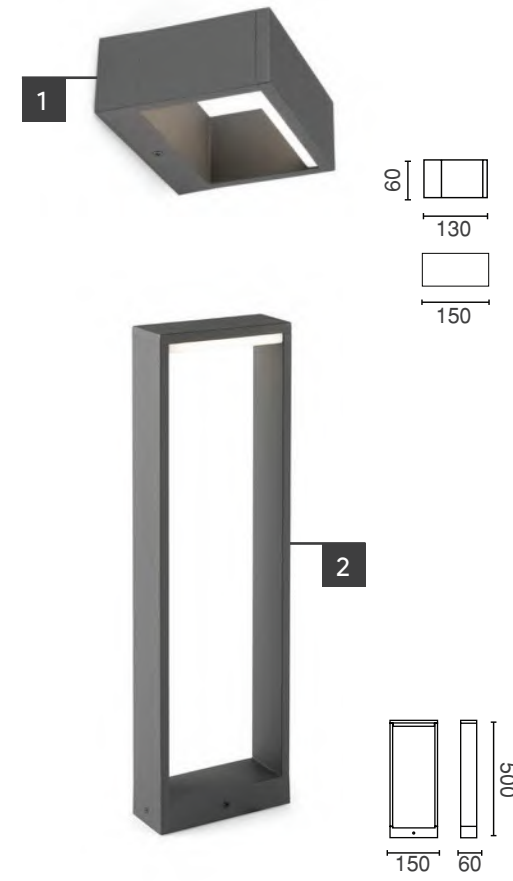

ALP

	Product	Lamp	CCT	CRI	Beam Angle	IP	Color	Materials	Price
1	74450	7W SMD LED	3000K-6000K	80	180°	54	○ ● ●	Die-cast Aluminium	6,000 Baht
2	74451	12W SMD LED	3000K-6000K	80	180°	54	○ ● ●	Die-cast Aluminium	7,600 Baht