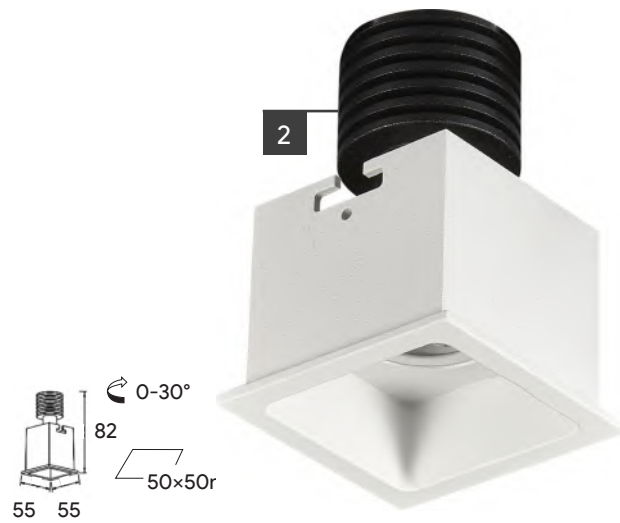

COIN R5 | COIN S5