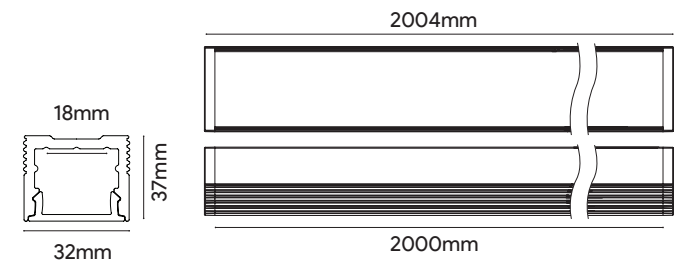

Lighting Source and Power Supply

Flexible strip	Model	CRI	Lumens	Voltage	Typ.power	LEDs/m
	IL10170	>80	921lm/m	24VDC	9.6W/m	120LEDs
	8mm