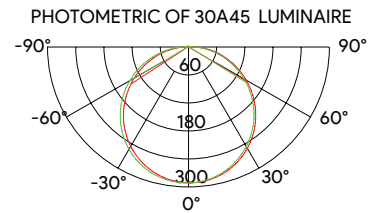

Application

Height	Eavg, Emax	Angle: 116.16deg	Diameter
1m	75.15, 289.2lx		321.06cm
2m	18.79, 72.31lx		642.11cm
3m	8.350, 32.14lx		963.17cm
5m	3.006, 11.57lx		1605.29cm
7m	1.534, 5.903lx		2247.40cm

Lighting Source and Power Supply

Rigid modular

Model	CRI	Lumens	Voltage	Typ.power	LEDs/m
IL10027	>80	1300lm/pcs	24VDC	11.6W/pcs	120LEDs