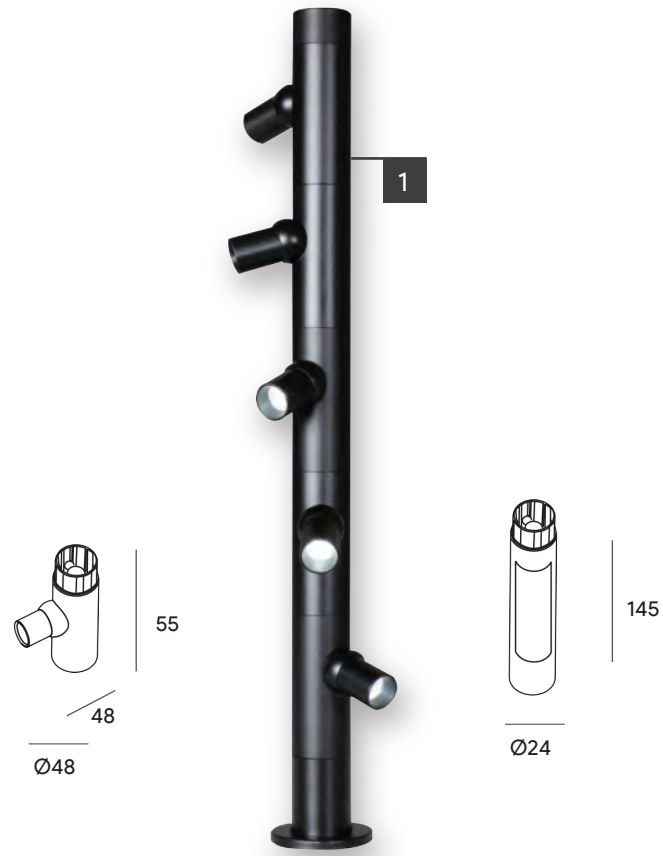

Installation

BAMBOO

BAMBOO

Product	Lamp	CCT	CRI	Beam Angle	IP	Color	Materials	Price
1 IS30007	5x1.4W SMD LED	2700K-6000K	90	15° 25°	20	○ ● ●	Aluminium	9,500 Baht