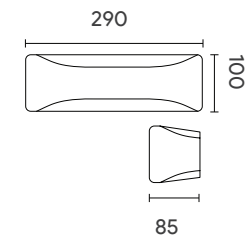

VIEW

	Product	Lamp	Socket	IP	Color	Materials	Price
1	71519 Wall Lamp+ Wall Washer	1xTC-DSE MAX 15W	E27	54	○ ● ●	Aluminium	3,600 Baht