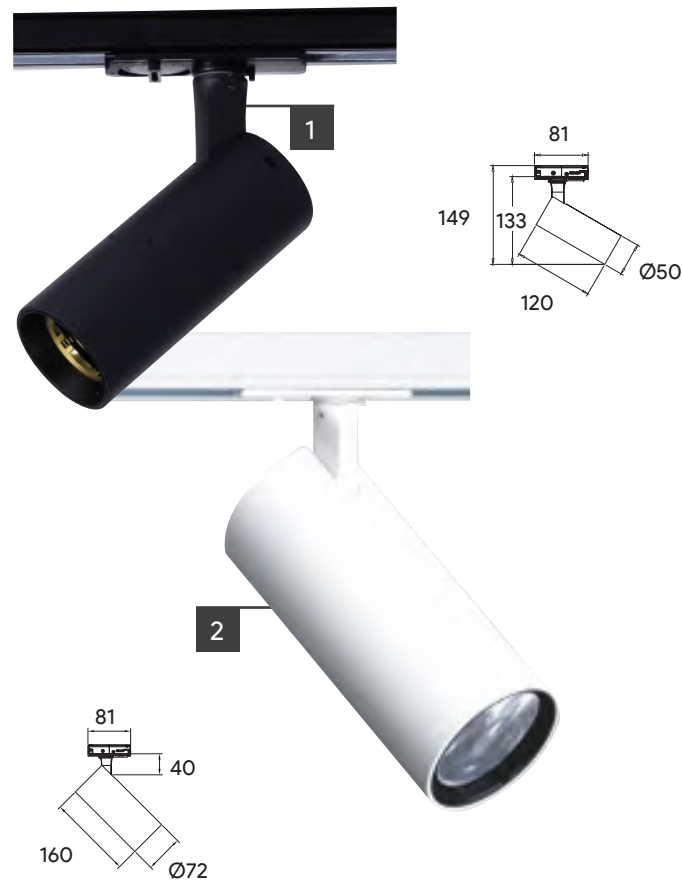

VINCE 8 | VINCE 18