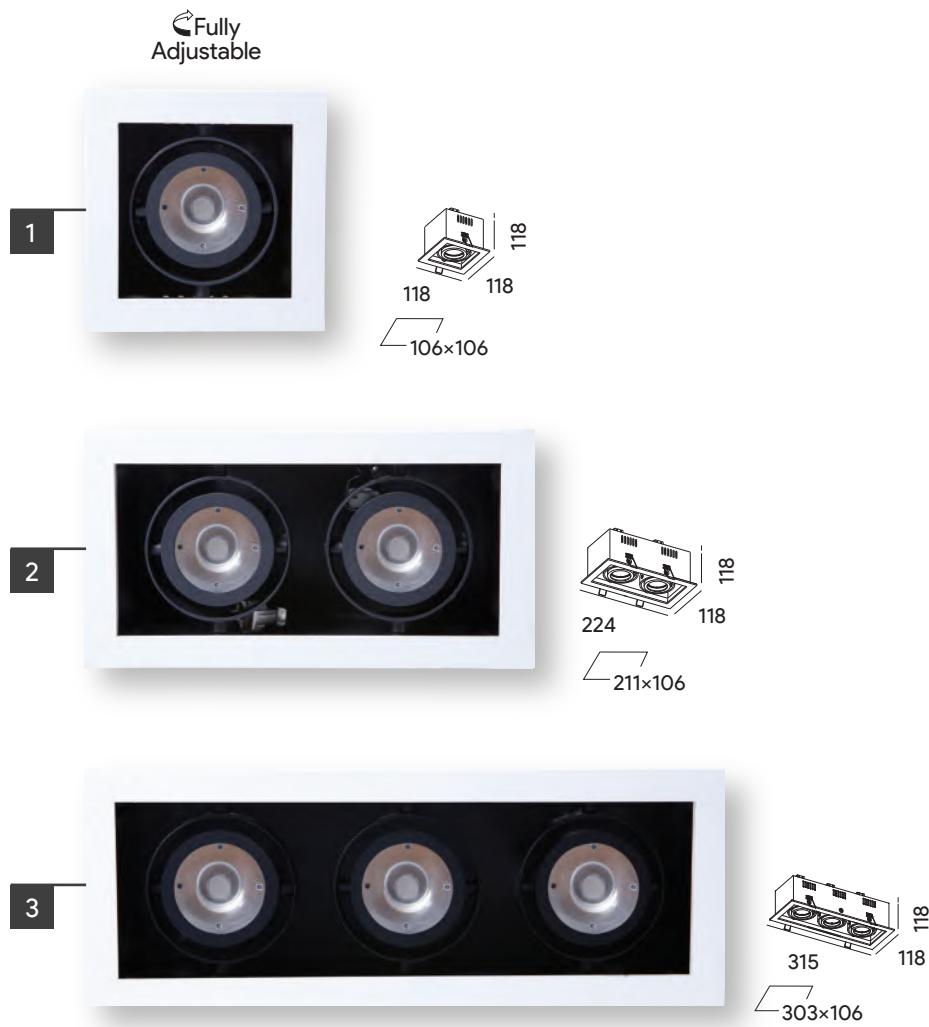

OPTIMUS

	Product	Lamp	Socket	IP	Color	Materials	Price
1	R4B0001	1xQR-CBC51 Max 50W	GU5.3	20	○ ● ●	Aluminium+Steel	750 Baht
2	R4B0002	2xQR-CBC51Max 50W	GU5.3	20	○ ● ●	Aluminium+Steel	1,250 Baht
3	R4B0003	3xQR-CBC51Max 50W	GU5.3	20	○ ● ●	Aluminium+Steel	2,000 Baht