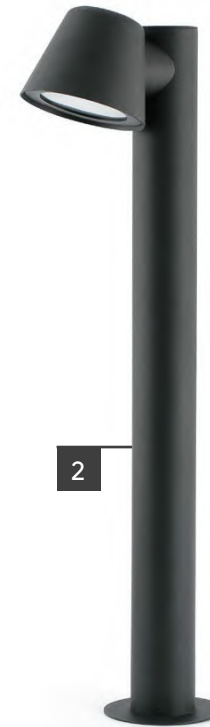

GINA

	Product	Lamp	Socket	IP	Color	Materials	Price
1	71367 Wall Lamp	1xQPAR16 MAX 35W	GU10	44	○ ● ●	Aluminium	1,800 Baht
2	71352 Beacon	1xQPAR16 MAX 35W	GU10	44	○ ● ●	Aluminium	4,600 Baht