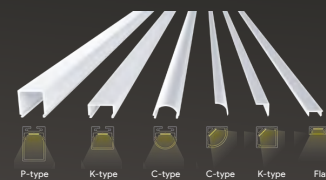

Highlights

Dot-free Light Source:
Perfect homogenous lighting
distribution.

Multiple Emission Angles:
45°, 90° or 0-180° adjustable;
Lighting in the way you wish.

Various Diffusers:
Several optional diffusers;
Various shapes and light distribution.