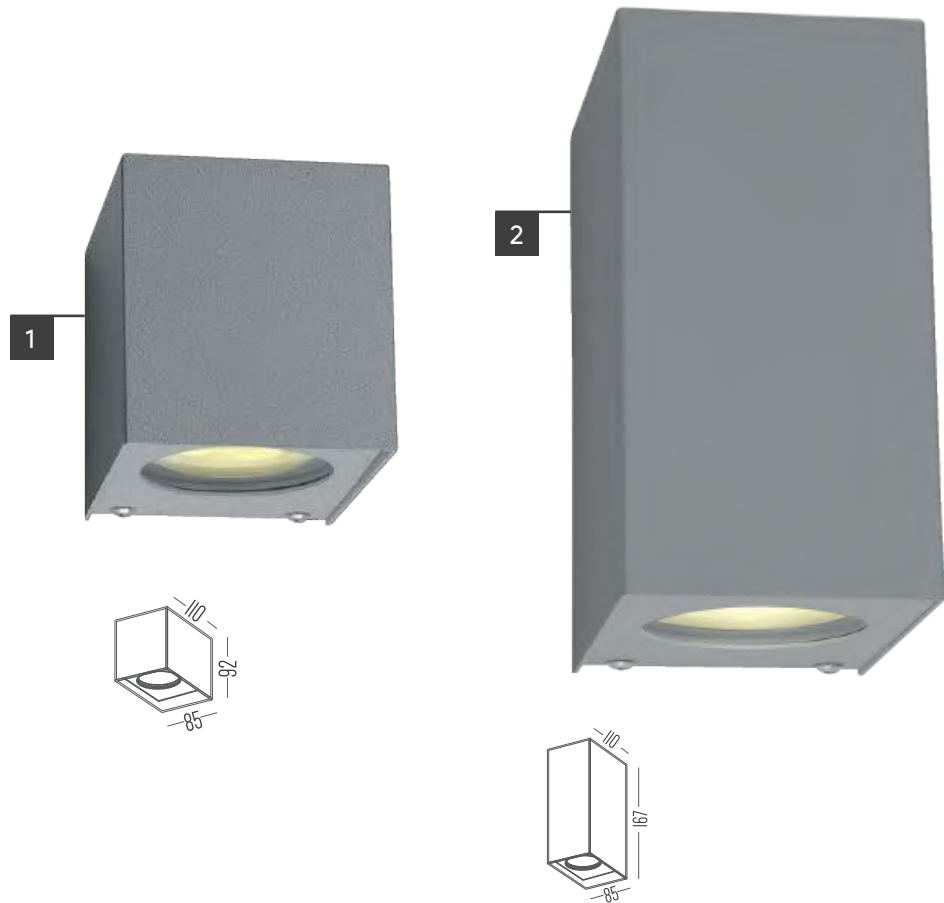

TANK

TANK | BOOTH

	Product	Lamp	Socket	IP	Color	Materials	Price
1	W4A0003	1xQPAR16 MAX 50W	GU10	54	○ ● ●	Aluminium	1,900 Baht
2	W4A0004	1xQPAR16 MAX 50W	GU10	54	○ ● ●	Aluminium	3,600 Baht

	Product	Lamp	Socket	IP	Color	Materials	Price
3	W4A0009	1xQPAR16 MAX 50W	GU10	54	○ ● ●	Aluminium	4,850 Baht
4	W4A0001	1xQT14 G9 MAX 50W	G9	54	○ ● ●	Aluminium	3,600 Baht