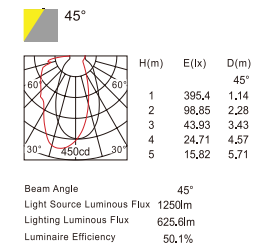

8W Ra>90