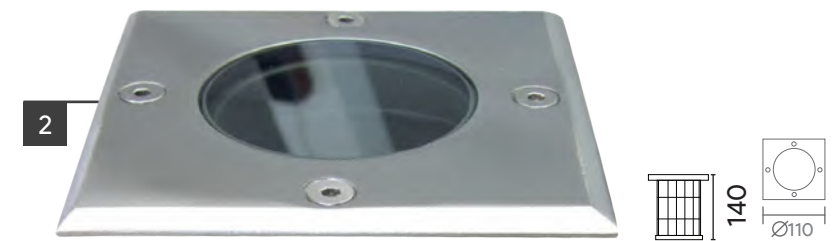

MINI RISE

	Product	Lamp	Socket	IP	Color	Materials	Price
1	LUE2005	1XQR-CBC51 MAX 50W	GU5.3	67	●	Aluminium Body +Stainless Font Plate	1,550 Baht
2	LUE2006	1XQR-CBC51 MAX 50W	GU5.3	67	●	Aluminium Body +Stainless Font Plate	1,550 Baht