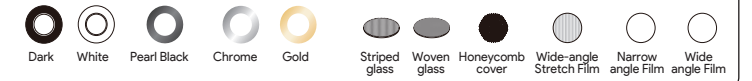

Accessories