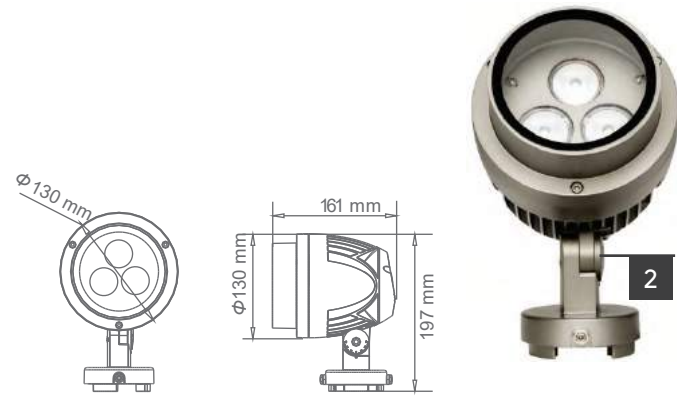

SPARK PRO S

Product	Lamp	CCT	CRI	Beam Angle	IP	Color	Materials	Price
1	EF30032-6W	6W	RGB	80	15° 25° 35° 50°	65	○●● Aluminium	11,000 Baht
1.1	EF30032-6W	6W	2200K-6500K(TUNABLE)	80	15° 25° 35° 50°	65	○●● Aluminium	11,000 Baht
1.2	EF30034-12W	12W	RGB	80	18° 27° 41° 70°	65	○●● Aluminium	11,000 Baht
1.3	EF30034-12W	12W	2200K-6500K(TUNABLE)	80	18° 27° 41° 70°	65	○●● Aluminium	11,000 Baht
2	EF30036-20W	20W	RGB	80	18° 27° 41° 70°	65	○●● Aluminium	20,000 Baht
2.1	EF30037-20W	20W	2200K-6500K(TUNABLE)	80	18° 27° 41° 70°	65	○●● Aluminium	19,000 Baht