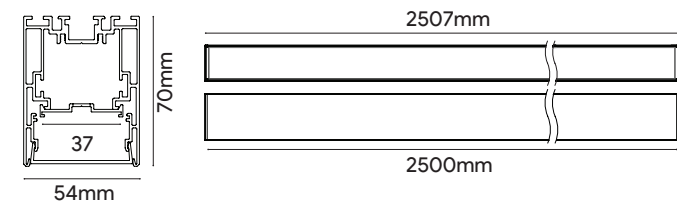

Lighting Source and Power Supply

Flexible strip Model	CRI	Lumens	Voltage	Typ.power	LEDs/m
IL10025G2	>80	2800lm/m	24VDC	25W/m	280LEDs