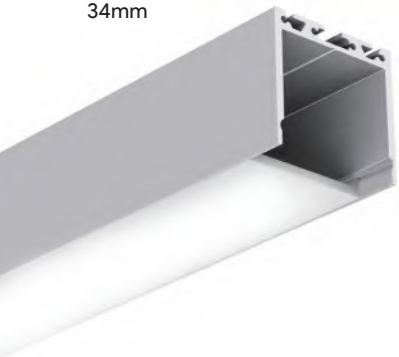

Lighting Source and Power Supply

Flexible strip	Model	CRI	Lumens	Voltage	Typ.power	LEDs/m
	IL10025G2	>80	2800lm/m	24VDC	25W/m	280LEDs
	34mm