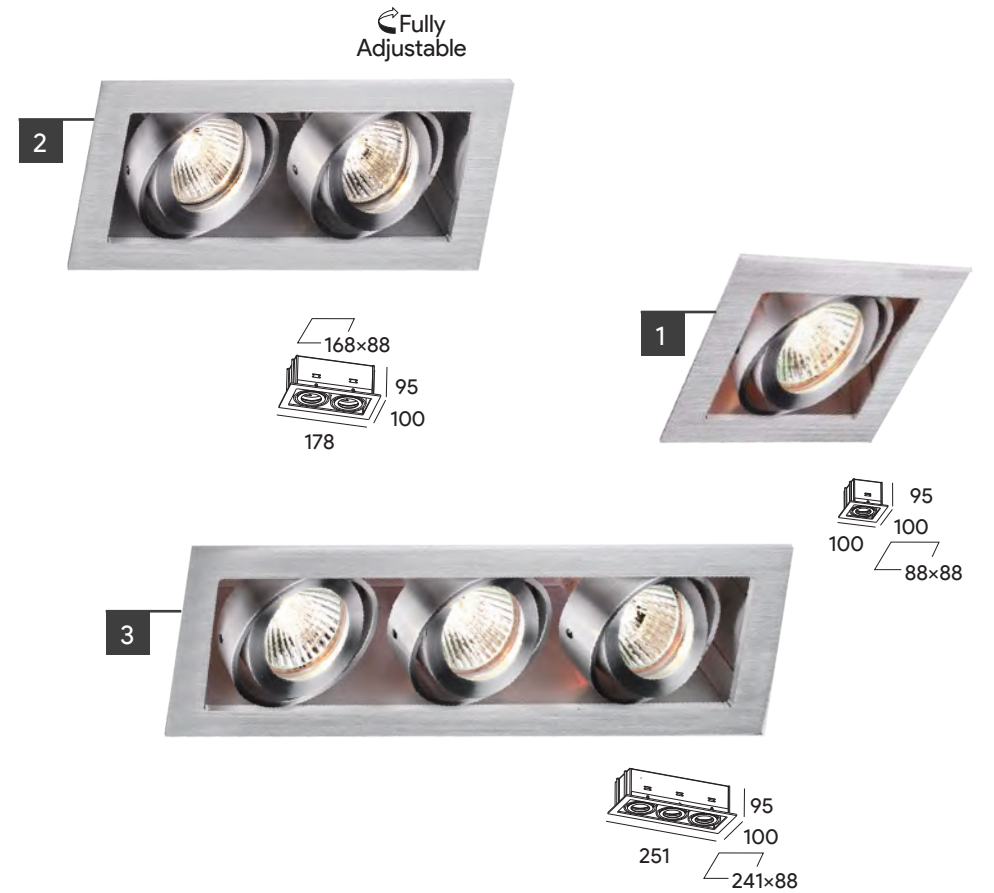

FLASH BOX

	Product	Lamp	Socket	IP	Color	Materials	Price
1	R4B0022	1xQR-CBC51 Max 50W	GU5.3	20	●	Aluminium	1,250 Baht
2	R4B0023	2xQR-CBC51 Max 50W	GU5.3	20	●	Aluminium	1,950 Baht
3	R4B0024	3xQR-CBC51 Max 50W	GU5.3	20	●	Aluminium	2,600 Baht