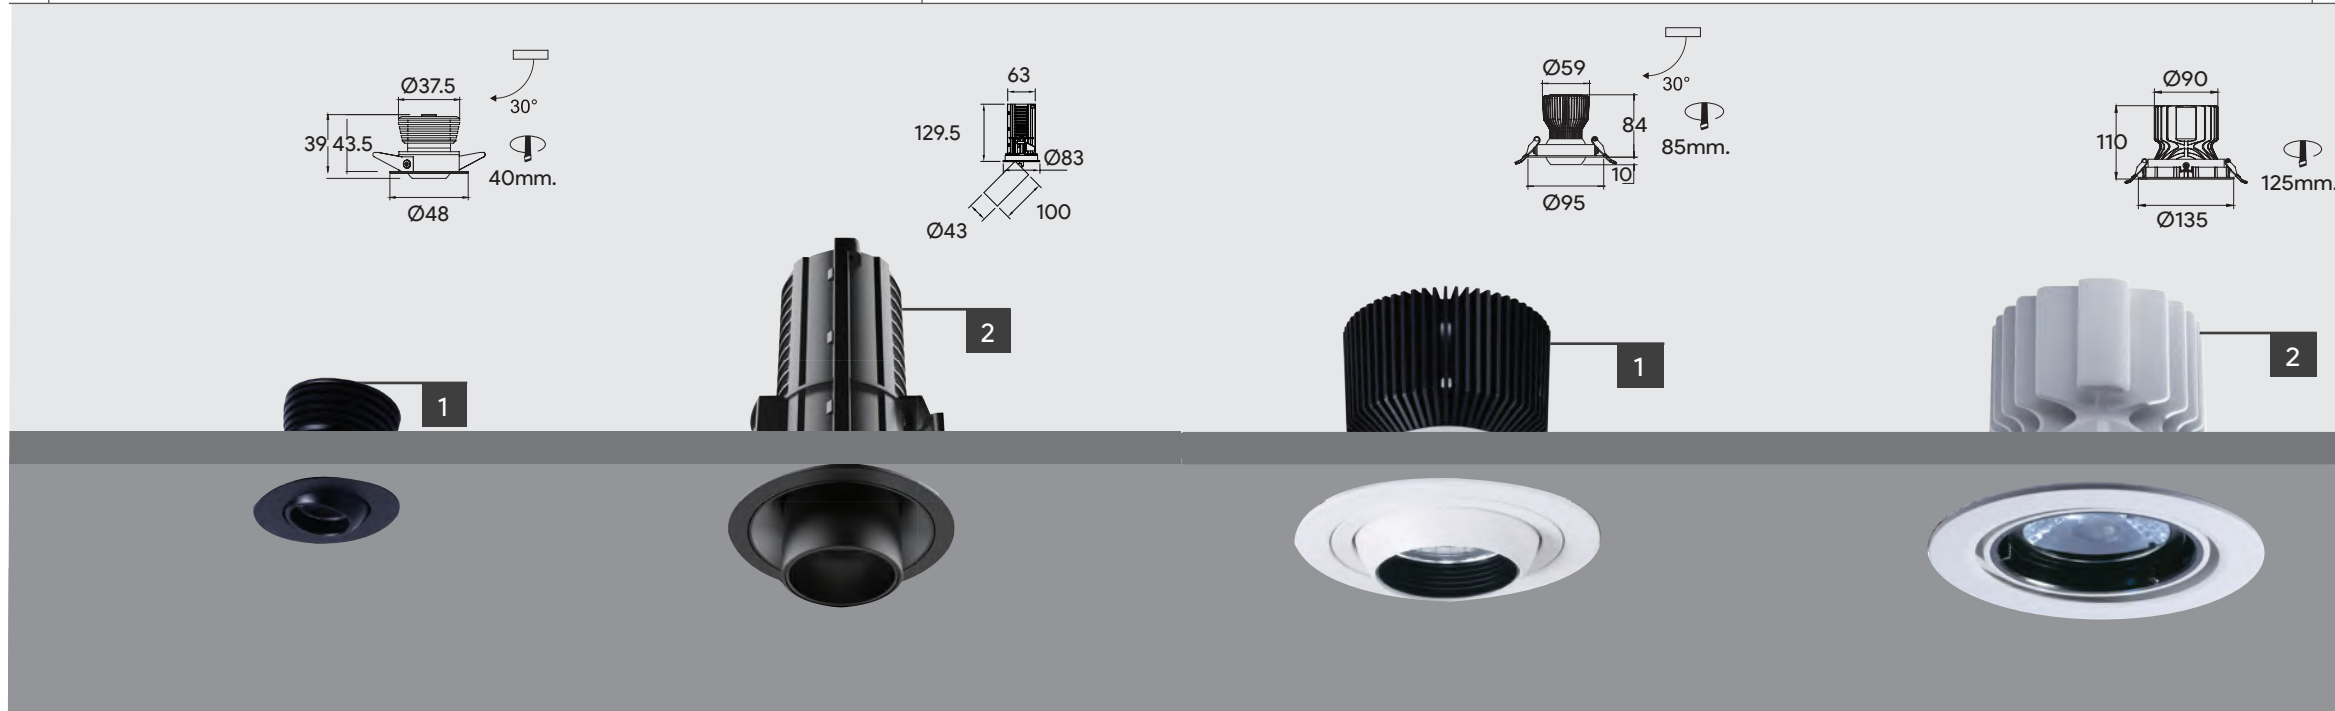

SNOOZE S

	Product	Lamp	Lumens	CCT	CRI	Beam Angle	IP	Color	Materials	Price
1	IC30223-3W	3W SMD LED	181lm	2700K-6000K	90	10° 15° 25° 30° 50°	20	○ ● ●	Aluminium	1,100 Baht
2	IC30228-13W	13W COB LED	619lm	2700K-6000K	90	8° 12° 24° 36° 60°	20	○ ● ●	Aluminium	6,300 Baht

SNOOZE M

	Product	Lamp	Lumens	CCT	CRI	Beam Angle	IP	Color	Materials	Price
1	IC30224-8W	8W COB LED	565lm	2700K-6000K	90	15° 22° 35°	20	○ ● ●	Aluminium	3,500 Baht
2	IC30239-28W	28W COB LED	2602lm	2700K-6000K	90	15° 22° 35°	20	○ ● ●	Aluminium	4,800 Baht