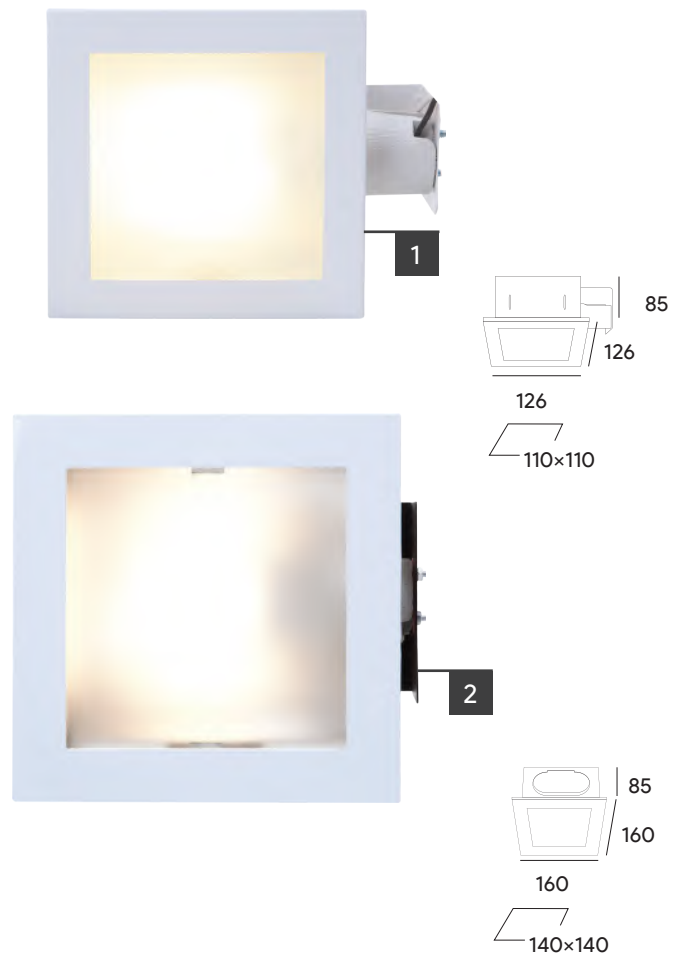

ICE BOX

	Product	Lamp	Socket	IP	Color	Materials	Price
1	LUR1002	1xTC-DSE	E27	20	○ ● ●	Aluminium + Steel+Glass	490 Baht
2	LUR1008	2xTC-DSE	E27	20	○ ● ●	Aluminium + Steel+Glass	800 Baht