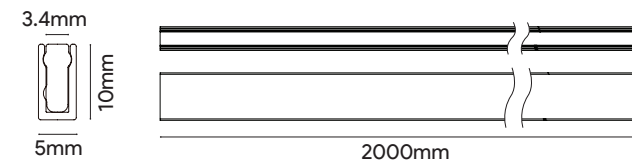

Zinger
NEW Slim ZR053
Price : 1,300 Baht/m

2300 K 2700 K 3000 K 4000 K 5000 K 6000 K

Accessories

Profile x 1   End cap x 2

Lighting Source and Power Supply

Silicone neon strip					
Model	CRI	Lumens	Voltage	Typ.power	LEDs/m
IL10173 4mm	>80	70lm/m	24VDC	5W/m	140LEDs