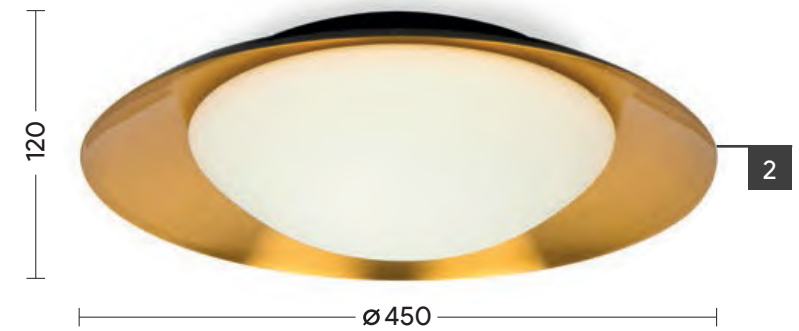

SIDE

	Product	Lamp	Socket	IP	Color	Materials	Price
1	62132 White	1xQT14 G9 MAX 5W	G9	20	○	Metal+Glass	3,000 Baht
	62134 Black+Gold				●		
	62135 Black+Copper				●		
2	62144 White	SMD LED 20W 3000K	-	20	○	Metal+Glass	8,100 Baht
	62146 Black+Gold				●		10,000 Baht
	62147 Black+Copper				●		9,400 Baht