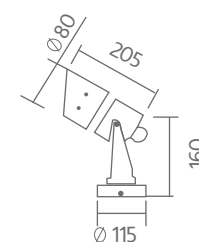

KLONE 15

PROJECT 7 SURFACE | PROJECT 13 SURFACE

	Product	Lamp	CCT	CRI	Beam Angle	IP	Color	Materials	Price
1	UG30052	10W	2700K,3000K,4000K,6000K	90	13° 23°	65	○●●	Aluminium	4,800 Baht
2	UG30053	15W	2700K,3000K,4000K,6000K	90	13° 23°	65	○●●	Aluminium	7,500 Baht

	Product	Lamp	CCT	CRI	Beam Angle	IP	Color	Materials	Price
1	ES40048	7W	2700K,3000K,4000K,6000K	80	13° 23°	65	○●●	Aluminium	6,000 Baht
2	ES40049	13W	2700K,3000K,4000K,6000K	80	13° 23°	65	○●●	Aluminium	8,500 Baht