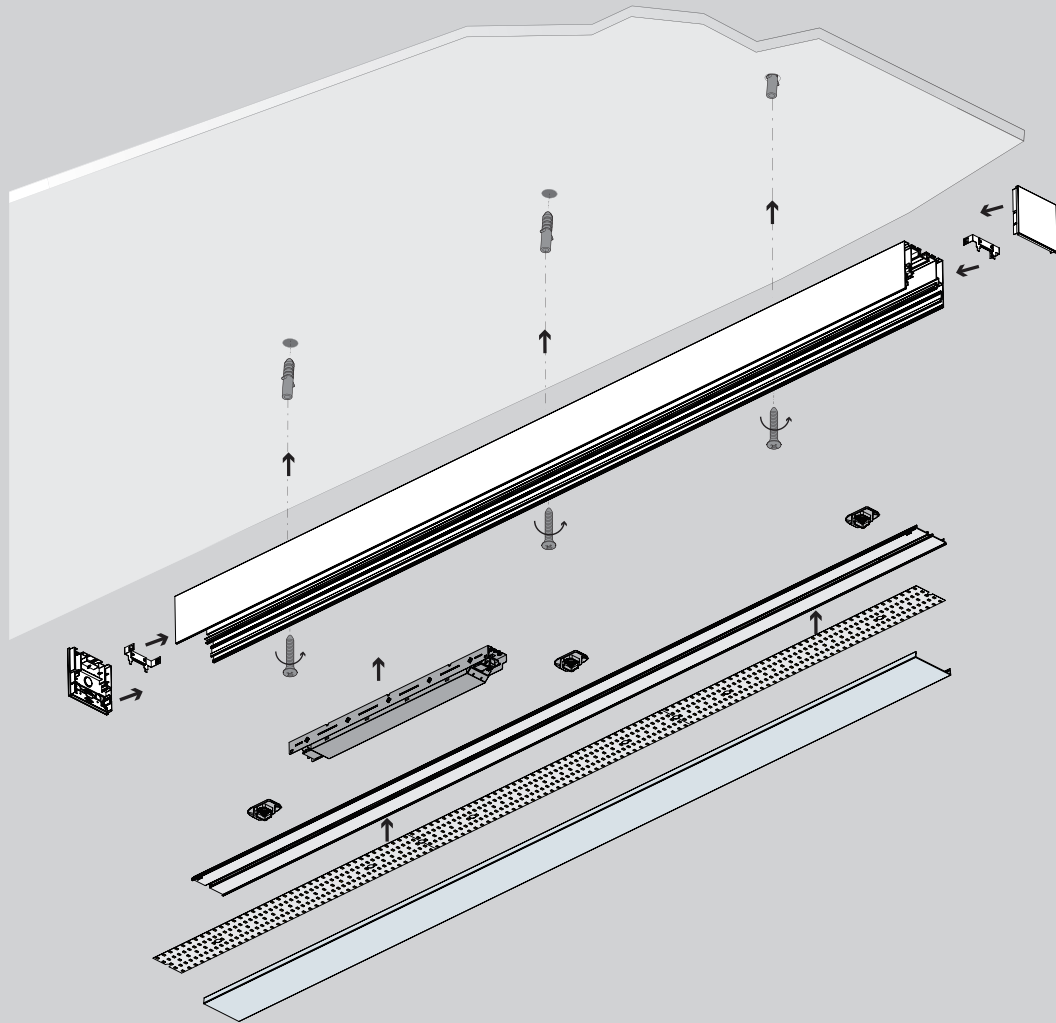

Surface mounted