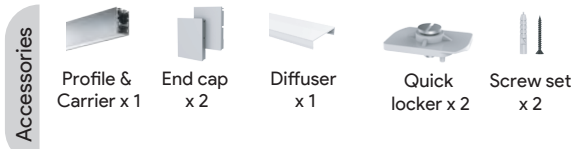

Zinger
Multi 54 ZR031
Price : 5,000 Baht/m

2300 K 2700 K 3000 K 4000 K 5000 K 6000 K