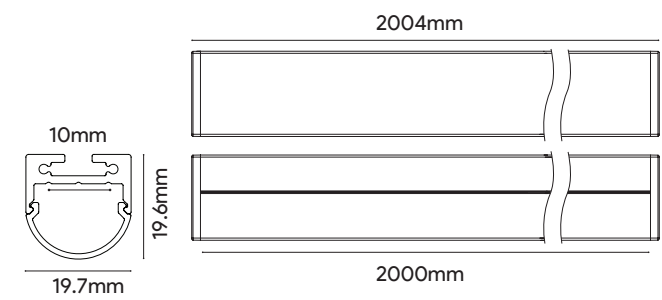

Zinger
Half ZR055
Price : 1,950 Baht/m

2700 K 3000 K 4000 K 6000 K

Accessories

Profile x 1   End cap x 4   Diffuser x 1   Mounting clip x 2

Optional Accessories

End cap with hole x 2   Pendant cable (with junction box)   Pendant cable   180° extender

Lighting Source and Power Supply

Flexible strip Model	CRI	Lumens	Voltage	Typ.power	LEDs/m
IL10170 8mm	>80	921lm/m	24VDC	9.6W/m	120LEDs