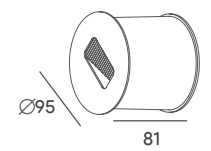

NAS

Product	Lamp	CCT	CRI	IP	Beam Angle	Color	Materials	Price
1 IW30043	1W SMD LED	2700K	80	67	100°	○ ● ●	Aluminium	2,500 Baht

Product	Lamp	CCT	CRI	IP	Beam Angle	Color	Materials	Price
1 EW40061-3W	3W SMD LED	3000K	80	65	62°	○ ● ●	Stainless	2,200 Baht
2 EW40056-3W	3W SMD LED	3000K	80	65	62°	○ ● ●	Stainless	2,200 Baht