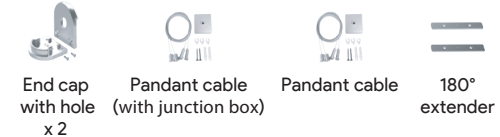

Optional Accessories

End cap with hole x 2   Pendant cable (with junction box)   Pendant cable   180° extender

Lighting Source and Power Supply

Flexible strip Model	CRI	Lumens	Voltage	Typ.power	LEDs/m
IL10170 8mm	>80	921lm/m	24VDC	9.6W/m	120LEDs