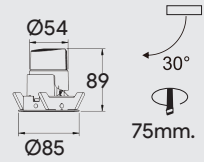

5W Ra>90

Beam Angle	H(m)	E(lx)	D(m)	Beam Angle	H(m)	E(lx)	D(m)	Beam Angle	H(m)	E(lx)	D(m)	Beam Angle	H(m)	E(lx)	D(m)
8°	1	13448	0,15	12°	1	8026	0,23	24°	1	3628	0,37	36°	1	1694	0,60
	2	3362	0,30		2	2006	0,46		2	907,0	0,74		2	423,5	1,20
	3	1494	0,45		3	891,8	0,69		3	403,1	1,12		3	188,2	1,80
	4	840,5	0,60		4	501,6	0,93		4	226,8	1,49		4	105,9	2,40
	5	537,9	0,75		5	321,0	1,16		5	145,1	1,86		5	67,76	3,00

Light Source Luminous Flux 619lm
Lighting Luminous Flux 506,5lm
Luminaire Efficiency 81,8%

18W Ra>90

Beam Angle	H(m)	E(lx)	D(m)	Beam Angle	H(m)	E(lx)	D(m)	Beam Angle	H(m)	E(lx)	D(m)
15°	1	13095,33	0,31	22°	1	8535,19	0,41	35°	1	4838,18	0,59
	2	3273,83	0,63		2	2133,80	0,81		2	1209,55	1,18
	3	1455,04	0,94		3	948,35	1,22		3	1209,55	1,76
	4	818,46	1,25		4	533,45	1,62		4	302,39	2,35
	5	523,81	1,56		5	341,41	2,03		5	302,39	2,94

Light Source Luminous Flux 1740lm
Lighting Luminous Flux 1573,9lm
Luminaire Efficiency 90,45%

8W Ra>90

Beam Angle	H(m)	E(lx)	D(m)	Beam Angle	H(m)	E(lx)	D(m)	Beam Angle	H(m)	E(lx)	D(m)	Beam Angle	H(m)	E(lx)	D(m)
18°	1	2511	0,39	24°	1	2059	0,45	36°	1	1223	0,64	60°	1	613,4	1,06
	2	627,9	0,78		2	514,7	0,90		2	305,7	1,29		2	153,3	2,13
	3	279,0	1,17		3	228,8	1,36		3	135,9	1,94		3	68,15	3,19
	4	157,0	1,56		4	128,7	1,81		4	76,42	2,59		4	38,34	4,26
	5	100,5	1,95		5	82,36	2,26		5	48,91	3,24		5	24,54	5,33

Light Source Luminous Flux 666lm
Lighting Luminous Flux 483,7lm
Luminaire Efficiency 72,6%

23W Ra>90

Beam Angle	H(m)	E(lx)	D(m)	Beam Angle	H(m)	E(lx)	D(m)	Beam Angle	H(m)	E(lx)	D(m)
15°	1	16769,94	0,31	22°	1	11034,76	0,41	35°	1	6170,04	0,59
	2	4192,48	0,63		2	2758,69	0,81		2	1542,51	1,18
	3	1863,33	0,94		3	1226,08	1,22		3	685,56	1,76
	4	1048,12	1,25		4	689,67	1,62		4	385,63	2,35
	5	670,80	1,56		5	441,39	2,03		5	246,80	2,94

Light Source Luminous Flux 2230lm
Lighting Luminous Flux 2018,8lm
Luminaire Efficiency 90,53%

OPTIC A

OPTIC A