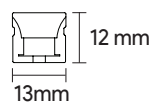

Basic Parameters

Size	5000 x 13 x 12mm
Cutting unit	50mm
Input voltage	24VDC
Input current	0.4A/1m & 2A/5m
Typ.power	9.6W/m
Max.power	10.6W/m
Bend radius	>60mm

Recommended Accessories

Aluminum clip	L: 25mm, with screws	
Aluminum carrier	L: 1000mm, with screws	
End cap	One outgoing end cap + one plug	
Waterproof wire	L:0.5m, 2P:2 x 0.5mm²	
Waterproof wire	L:2m, 2P:2 x 0.5mm²	
Gum filler	10ml/pcs