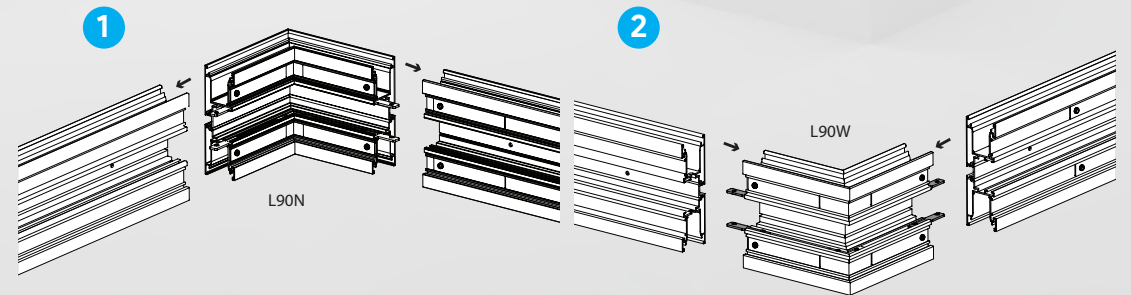

Interconnection Instruction