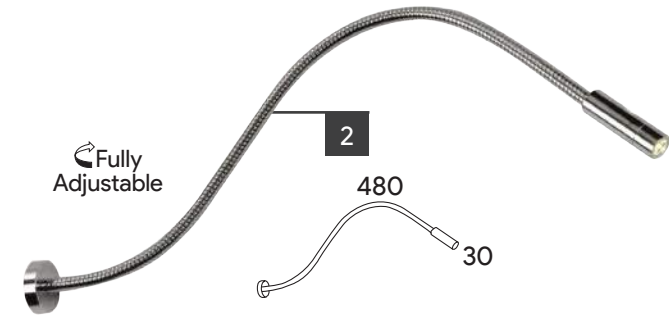

IRIS & LUCA

TANGO & VOLK

	Product	Lamp	Lumens	CCT	CRI	Beam Angle	IP	Color	Materials	Price
1	IW30022	3W SMD LED	140lm	3000K	80	30°	20	●	Aluminium + Steel	3,800 Baht
2	IU30024 LEFT RIGHT	3W SMD LED	140lm	3000K	80	30°	20	●	Aluminium + Steel	4,500 Baht

	Product	Lamp	Lumens	CCT	CRI	Beam Angle	IP	Color	Materials	Price
1	IW30001	3W SMD LED	140lm	3000K	80	30°	20	○●	Aluminium + Steel	2,700 Baht
2	IW30021	3W SMD LED	140lm	3000K	80	30°	20	●	Aluminium + Steel	3,100 Baht