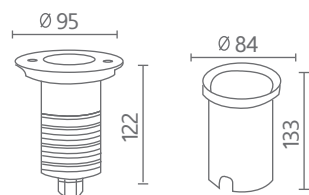

KLONE 10

KLONE 15

PROJECT 7 SURFACE | PROJECT 13 SURFACE

	Product	Lamp	CCT	CRI	Beam Angle	IP	Color	Materials	Price
1	UG30052	10W	2700K,3000K,4000K,6000K	90	13° 23°	65	○●●	Aluminium	4,800 Baht
2	UG30053	15W	2700K,3000K,4000K,6000K	90	13° 23°	65	○●●	Aluminium	7,500 Baht

	Product	Lamp	CCT	CRI	Beam Angle	IP	Color	Materials	Price
1	ES40048	7W	2700K,3000K,4000K,6000K	80	13° 23°	65	○●●	Aluminium	6,000 Baht
2	ES40049	13W	2700K,3000K,4000K,6000K	80	13° 23°	65	○●●	Aluminium	8,500 Baht