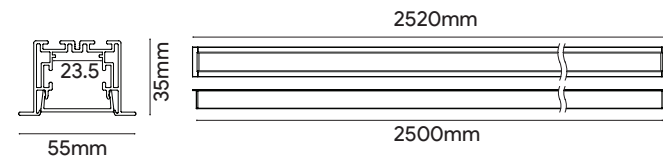

Pendant

Recessed

Surface mounted

Wall mounted

Interconnection Instruction

Zinger
Recess 55 ZR033
 Price : 4,900 Baht/m

Lighting Source and Power Supply

Flexible strip	CRI	Lumens	Voltage	Typ.power	LEDs/m
Model IL10024G2 20mm	> 80	2000lm/m	24VDC	20W/m	280LEDs