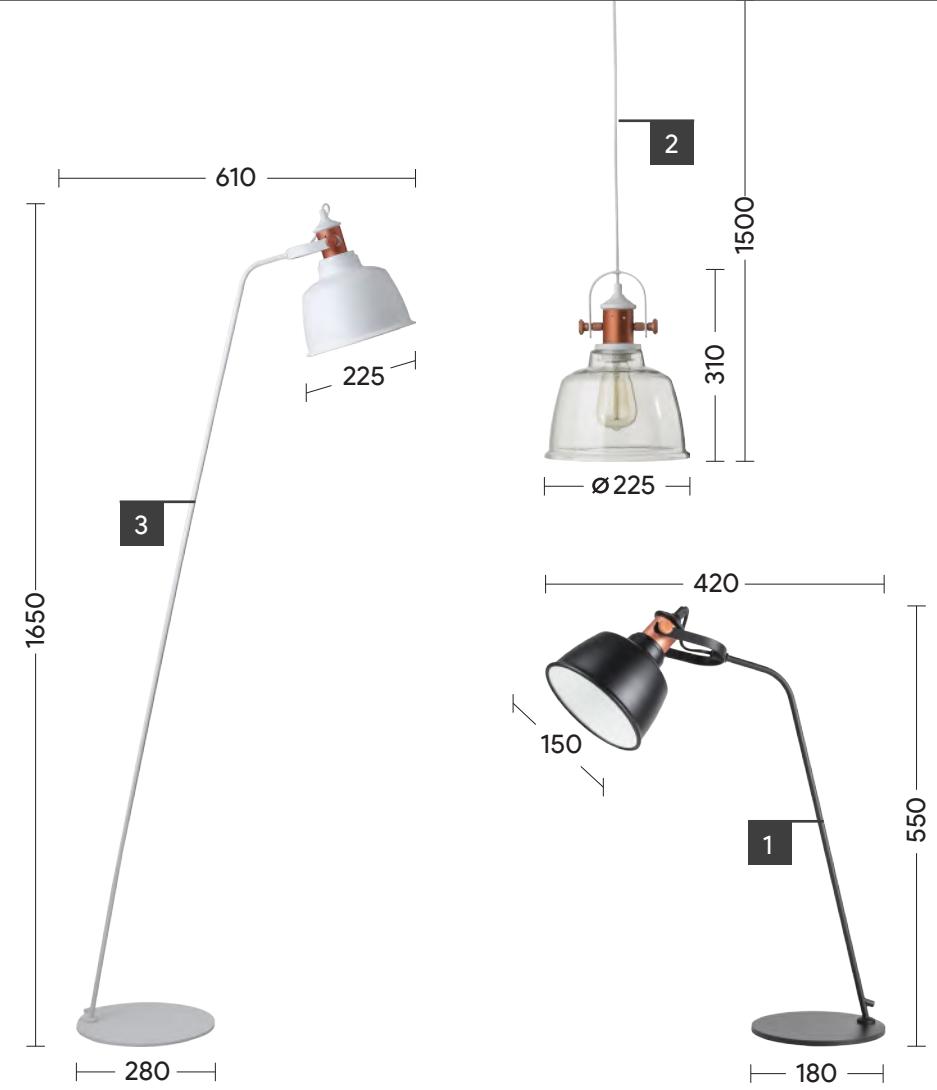

ROYSTON

	Product	Lamp	Socket	IP	Color	Materials	Price
1	DP20044	1xTC-DSE MAX 9W	E27	20	○ ● ● ● ● ●	Glass	7,000 Baht
2	DF20005	1xTC-DSE MAX 9W	E27	20	○ ● ●	Metal	8,500 Baht
3	DT20004	1xTC-DSE MAX 9W	E27	20	○ ● ●	Metal	5,000 Baht