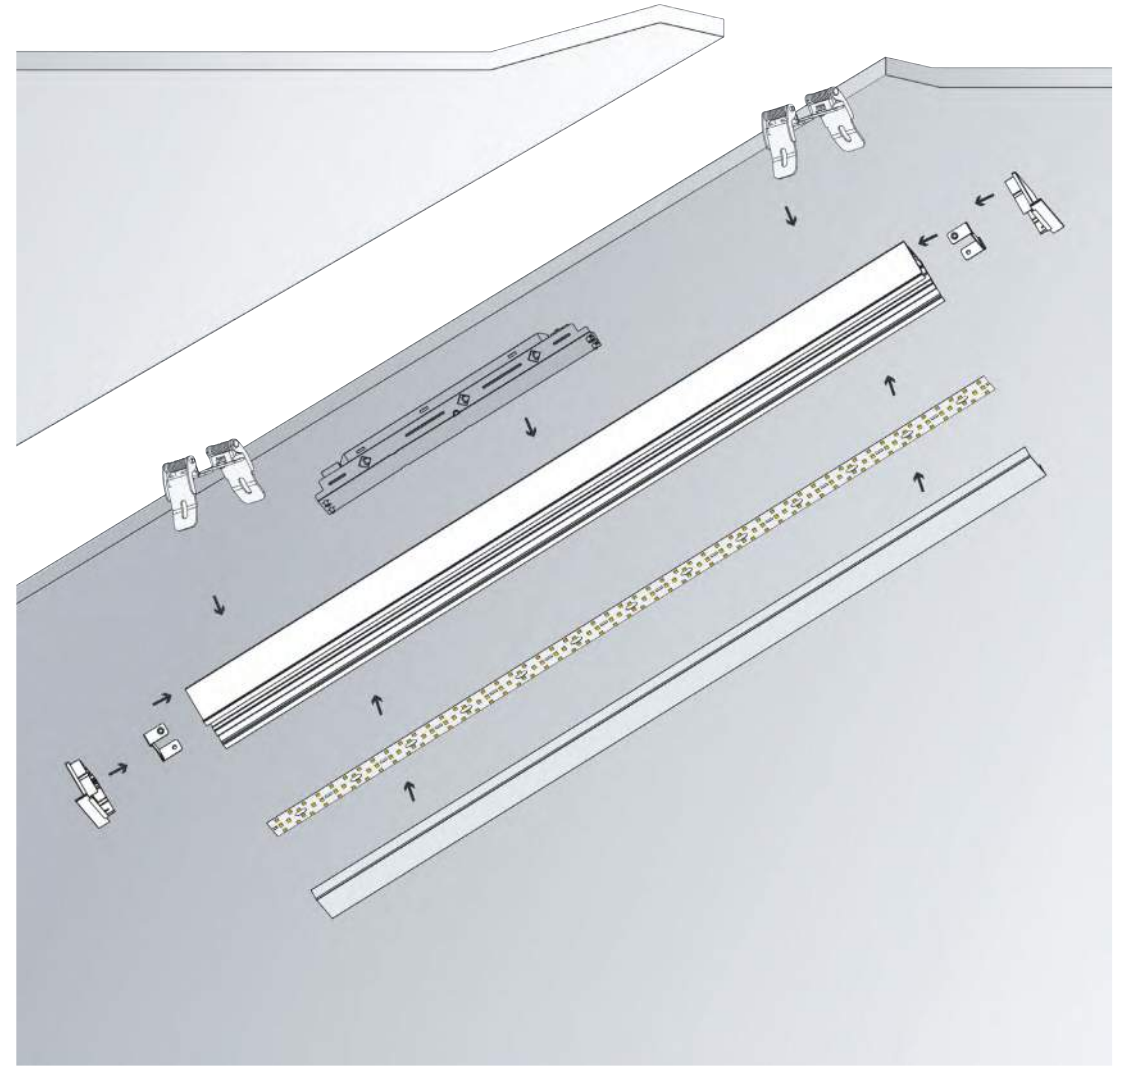

Recessed (Butterfly clips)