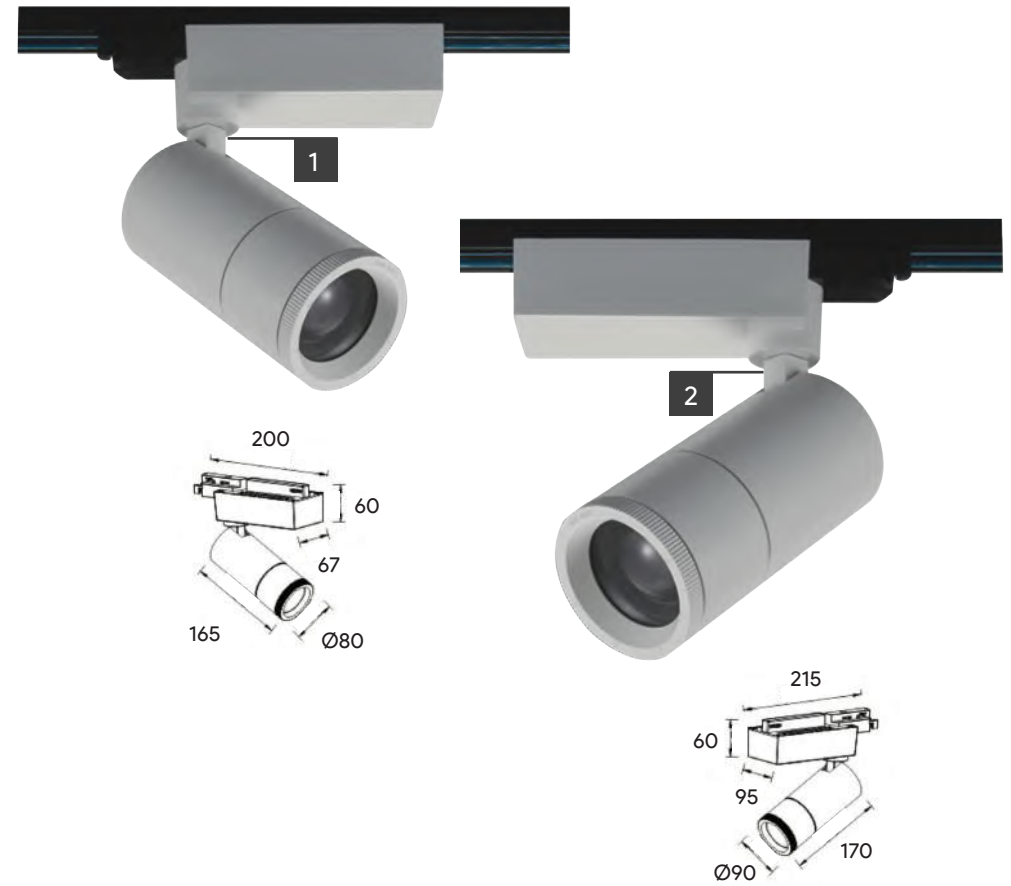

LOOK SURFACE

	Product	Lamp	Socket	IP	Color	Materials	Price
1	IC40036	1xQPAR16 MAX 50W	GU10	20	○ ● ●	Aluminium	1,200 Baht

VINCE 8 | VINCE 18

ZOOM 18 | ZOOM 28

	Product	Lamp	Lumens	CCT	CRI	Beam Angle	IP	Color	Materials	Price
1	ITR30032-8W	8W COB LED	565lm	2700K-6000K	90	18° 24° 36° 60°	20	○ ● ●	Aluminium	2,200 Baht
2	ITR30033-18W	18W COB LED	1697lm	2700K-6000K	90	18° 24° 36° 60°	20	○ ● ●	Aluminium	3,500 Baht