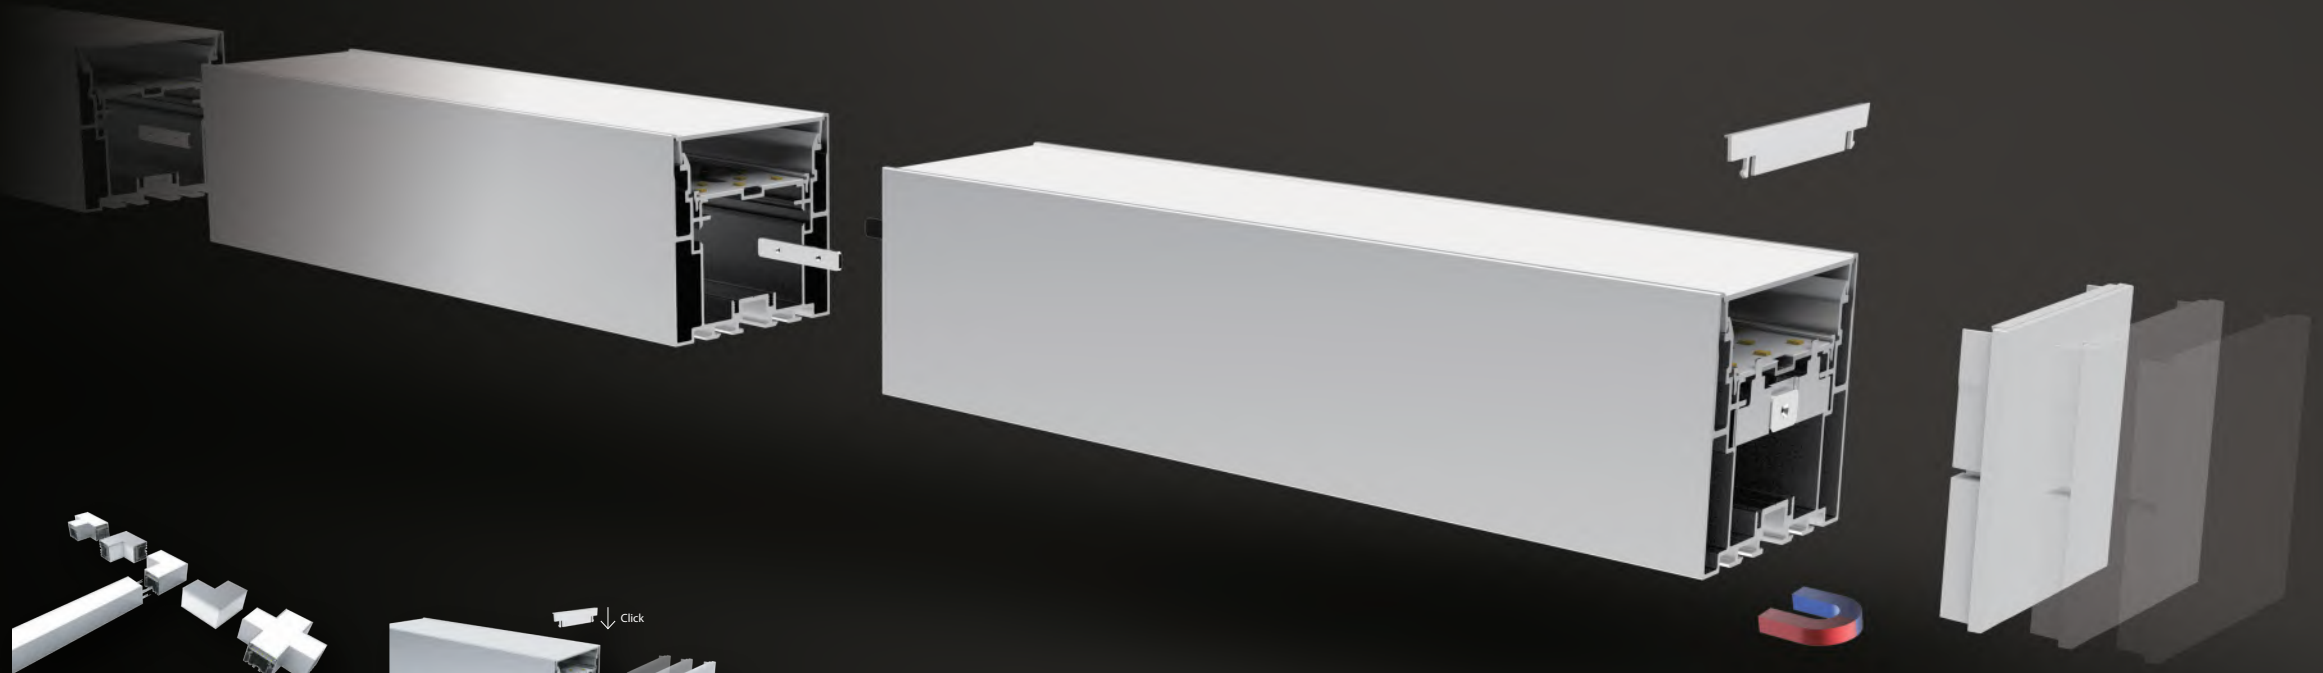

Highlights