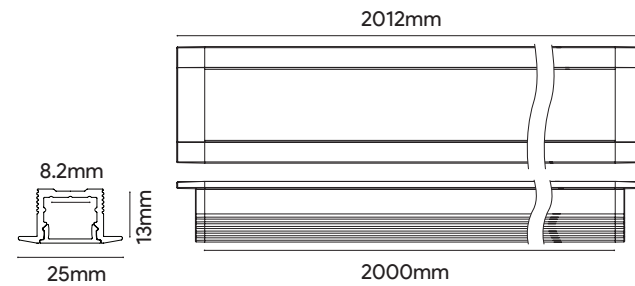

Accessories

Optional Accessories

Lighting Source and Power Supply

Flexible strip					
Model	CRI	Lumens	Voltage	Typ.power	LEDs/m
IL10170 8mm	>80	921lm/m	24VDC	9.6W/m	120LEDs