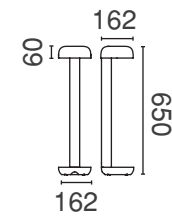

GROW

	Product	Lamp	CCT	CRI	IP	Color	Materials	Price
1	71205 Wall Light	9W SMD LED	3000K-6000K	80	44	○ ● ●	Aluminium	4,600 Baht
2	71207 Bollard	9W SMD LED	3000K-6000K	80	65	○ ● ●	Aluminium	6,600 Baht
Accessories		Flowerpot (700 Baht)