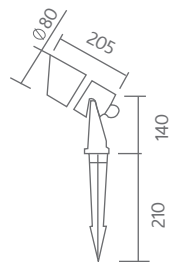

Shine Cap Spike

Shine Cap Mount

Shine Mask Spike

	Product	Lamp	Socket	IP	Color	Materials	Price
1	LUE2021	PAR38 Max120W	E27	65	○ ● ●	Aluminium	2,650 Baht
2	EG30002	PAR38 Max120W	E27	65	○ ● ●	Aluminium	2,450 Baht
3	LUE2011	PAR38 Max120W	E27	65	○ ● ●	Aluminium	2,450 Baht