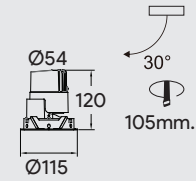

5W Ra>90

Beam Angle	H(m)	E(lx)	D(m)	Beam Angle	H(m)	E(lx)	D(m)	Beam Angle	H(m)	E(lx)	D(m)	Beam Angle	H(m)	E(lx)	D(m)
8°	1	13448	0,15	12°	1	8026	0,23	24°	1	3628	0,37	36°	1	1694	0,60
	2	3362	0,30		2	2006	0,46		2	907,0	0,74		2	423,5	1,20
	3	1494	0,45		3	891,8	0,69		3	403,1	1,12		3	188,2	1,80
	4	840,5	0,60		4	501,6	0,93		4	226,8	1,49		4	105,9	2,40
	5	537,9	0,75		5	321,0	1,16		5	145,1	1,86		5	67,76	3,00

Light Source Luminous Flux 619lm
Lighting Luminous Flux 506,5lm
Luminaire Efficiency 81,8%

18W Ra>90

Beam Angle	H(m)	E(lx)	D(m)	Beam Angle	H(m)	E(lx)	D(m)	Beam Angle	H(m)	E(lx)	D(m)
15°	1	13095,33	0,31	22°	1	8535,19	0,41	35°	1	4838,18	0,59
	2	3273,83	0,63		2	2133,80	0,81		2	1209,55	1,18
	3	1455,04	0,94		3	948,35	1,22		3	1209,55	1,76
	4	818,46	1,25		4	533,45	1,62		4	302,39	2,35
	5	523,81	1,56		5	341,41	2,03		5	302,39	2,94

Light Source Luminous Flux 1740lm
Lighting Luminous Flux 1573,9lm
Luminaire Efficiency 90,45%

8W Ra>90

Beam Angle	H(m)	E(lx)	D(m)	Beam Angle	H(m)	E(lx)	D(m)	Beam Angle	H(m)	E(lx)	D(m)	Beam Angle	H(m)	E(lx)	D(m)
18°	1	2511	0,39	24°	1	2059	0,45	36°	1	1223	0,64	60°	1	613,4	1,06
	2	627,9	0,78		2	514,7	0,90		2	305,7	1,29		2	153,3	2,13
	3	279,0	1,17		3	228,8	1,36		3	135,9	1,94		3	68,15	3,19
	4	157,0	1,56		4	128,7	1,81		4	76,42	2,59		4	38,34	4,26
	5	100,5	1,95		5	82,36	2,26		5	48,91	3,24		5	24,54	5,33

Light Source Luminous Flux 666lm
Lighting Luminous Flux 483,7lm
Luminaire Efficiency 72,6%

23W Ra>90

Beam Angle	H(m)	E(lx)	D(m)	Beam Angle	H(m)	E(lx)	D(m)	Beam Angle	H(m)	E(lx)	D(m)
15°	1	16769,94	0,31	22°	1	11034,76	0,41	35°	1	6170,04	0,59
	2	4192,48	0,63		2	2758,69	0,81		2	1542,51	1,18
	3	1863,33	0,94		3	1226,08	1,22		3	685,56	1,76
	4	1048,12	1,25		4	689,67	1,62		4	385,63	2,35
	5	670,80	1,56		5	441,39	2,03		5	246,80	2,94

Light Source Luminous Flux 2230lm
Lighting Luminous Flux 2018,8lm
Luminaire Efficiency 90,53%

OPTIC A

OPTIC A