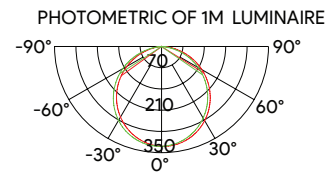

Lighting Source and Power Supply

Rigid modular

Model	CRI	Lumens	Voltage	Typpower	LEDs/m
IL10024G2 20mm	>80	2000lm/pcs	24VDC	20W/pcs	280LEDs

- Ever-changing shapes generated by means of super free application and connections of lines and arcs
- Flexible diffuser making it easy for installation without connections and light leakage for over length application
- AL6063-T5 aluminum profile with high-quality surface treatment and three optional colors of black, white and silver
- Specially designed light source with diffusers producing homogeneous and soft lighting
- Various installation ways: pendant, recessed and surface mounted