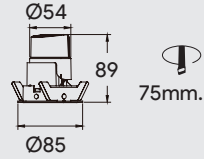

1

2

1

2

OPTIC W

Product	Lamp	Lumens	CCT	CRI	Beam Angle	IP	Color	Materials	Price
1 IC30218-5W	5W COB LED	289lm	2700K-6000K	90	45°	20	○ ● ●	Aluminium	2,600 Baht
2 IC30218-8W	8W COB LED	625lm	2700K-6000K	90	45°	20	○ ● ●	Aluminium	2,900 Baht

OPTIC W

Product	Lamp	Lumens	CCT	CRI	Beam Angle	IP	Color	Materials	Price
1 IC30232-5W	5W COB LED	289lm	2700K-6000K	90	45°	20	○ ● ●	Aluminium	2,900 Baht
2 IC30232-8W	8W COB LED	625lm	2700K-6000K	90	45°	20	○ ● ●	Aluminium	3,400 Baht