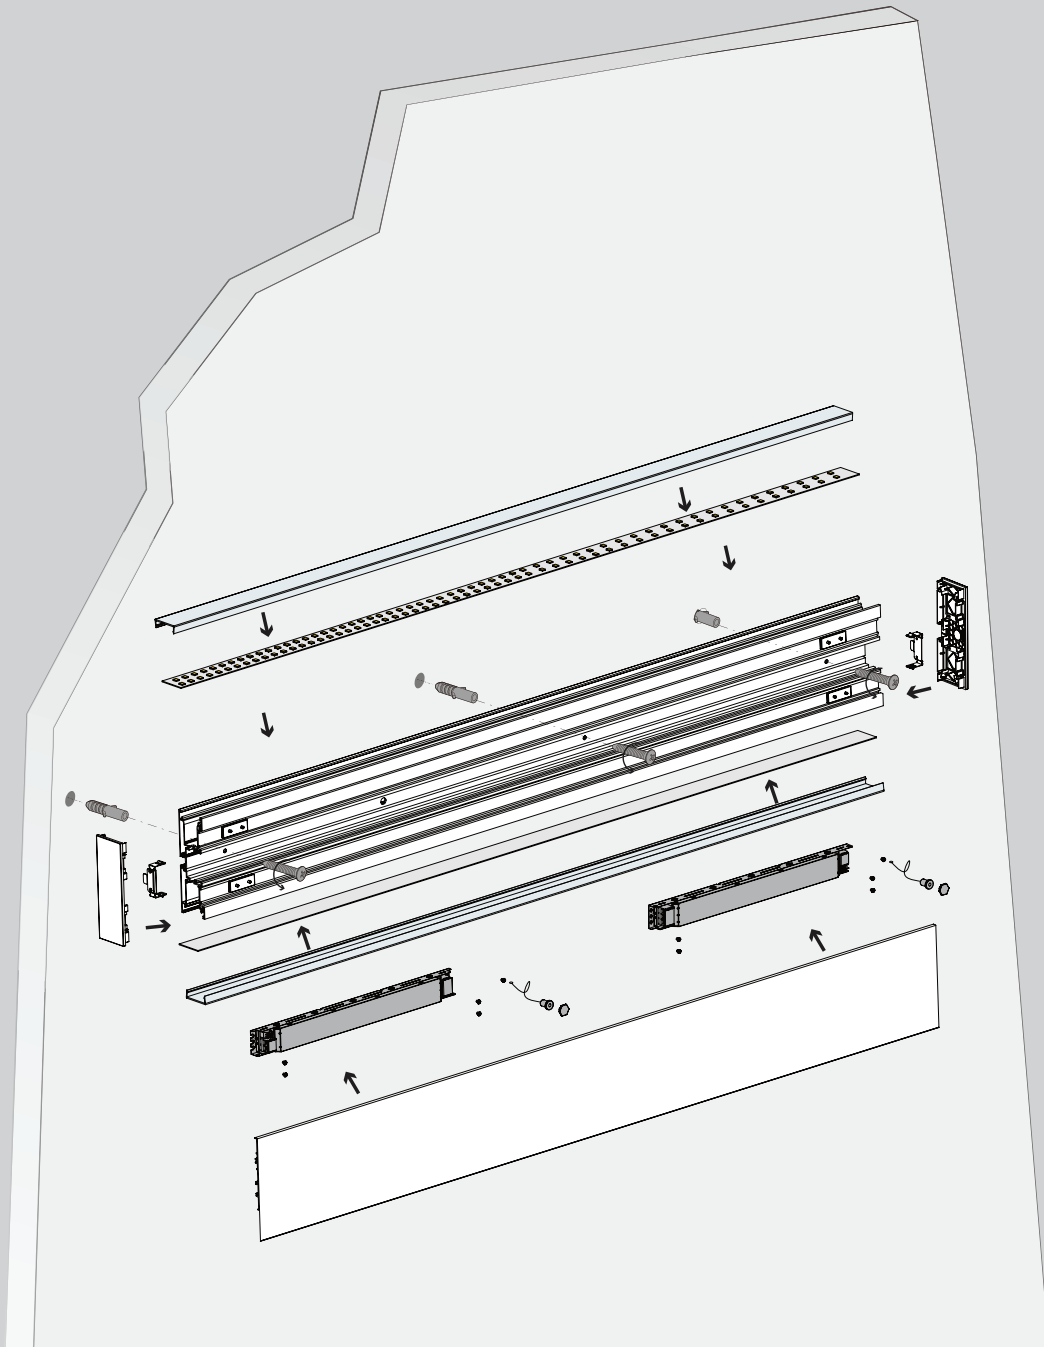

Wall mounted