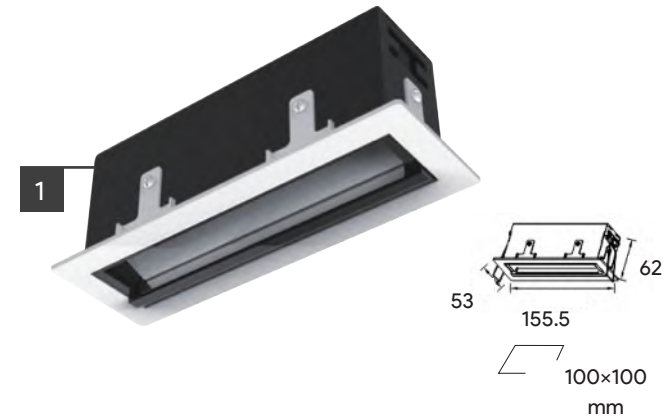

COBRA R | COBRA S

WASHER 10W | SURF E1 | SURF E2

	Product	Lamp	Lumens	CCT	CRI	Beam Angle	IP	Color	Materials	Price
1	IC30248-12W	12W COB LED	950lm	2700K-6000K	80	15° 24° 35°	20	○ ● ●	Aluminium	2,600 Baht
2	IC30249-12W	12W COB LED	950lm	2700K-6000K	80	15° 24° 35°	20	○ ● ●	Aluminium	4,800 Baht

	Product	Lamp	Lumens	CCT	CRI	Beam Angle	IP	Color	Materials	Price
1	IC30246-10W	10W SMD LED	570lm	2700K-6000K	90	18°	20	○ ● ●	Aluminium	2,900 Baht

	Product	Lamp	Socket	IP	Color	Materials	Price
2	IC40010	1XTC-DSE	E27	65	○ ● ●	Aluminium Housing	1,400 Baht
3	IC40011	2XTC-DSE	E27	65	○ ● ●	Aluminium Housing	2,500 Baht