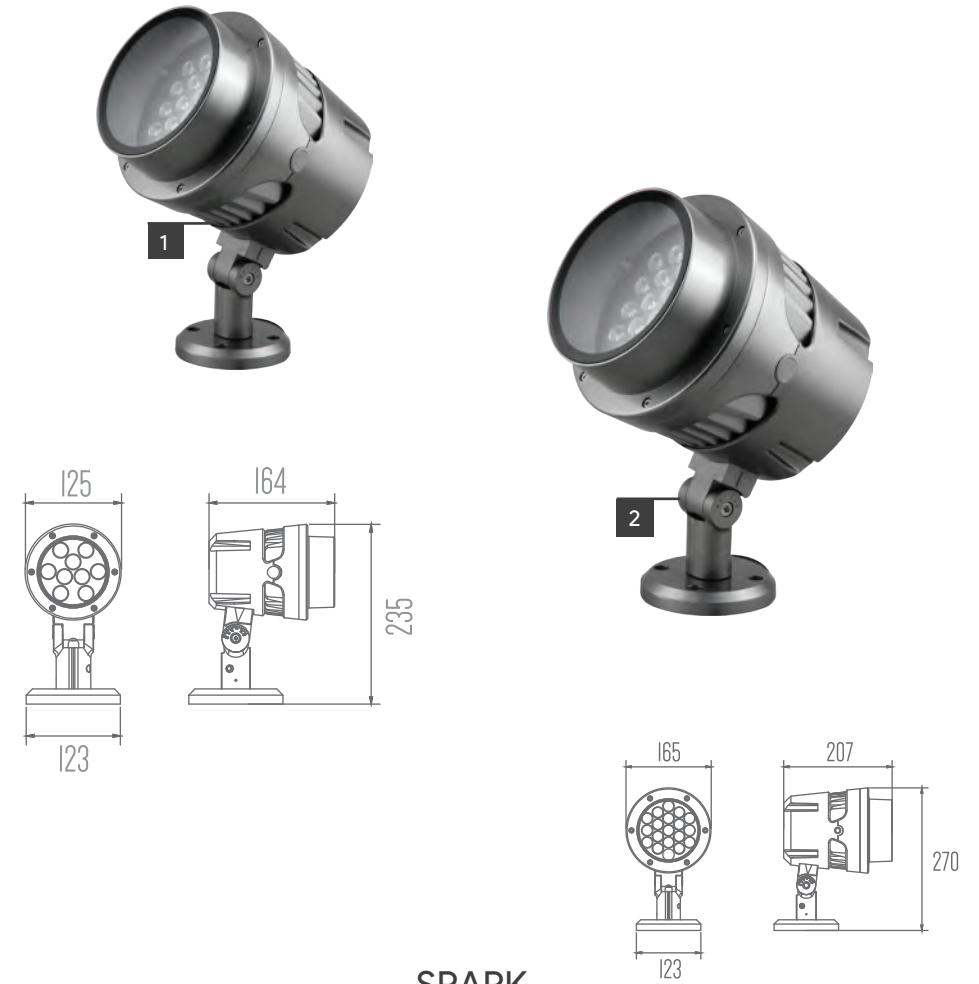

SPARK

	Product	Lamp	CCT	CRI	Beam Angle	IP	Color	Materials	Price
1	ES30020	11W	2700K,3000K,4000K,6000K	80	5°,12.5°20°30°45°	65	○●●	Aluminium	9,900 Baht
2	ES30018	20W	2700K,3000K,4000K,6000K	80	5°,12.5°20°30°45°	65	○●●	Aluminium	11,400 Baht
3	ES30021	30W	2700K,3000K,4000K,6000K	80	5°,12.5°20°30°45°	65	○●●	Aluminium	13,700 Baht

	Product	Lamp	CCT	CRI	Beam Angle	IP	Color	Materials	Price
1	ES30025	20W	2700K,3000K,4000K,6000K	80	5° 12.5° 20° 30° 45°	65	○●●	Aluminium	11,400 Baht
2	ES30026	30W	2700K,3000K,4000K,6000K	80	5° 12.5° 20° 30° 45°	65	○●●	Aluminium	13,700 Baht