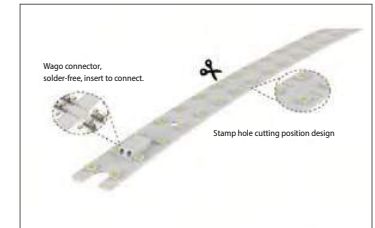

Rigid modular
The aluminum substrate rigid modular light source offers better heat dissipation, and producing homogenous & soft lighting. Wago connector, solder-free, insert to connect.