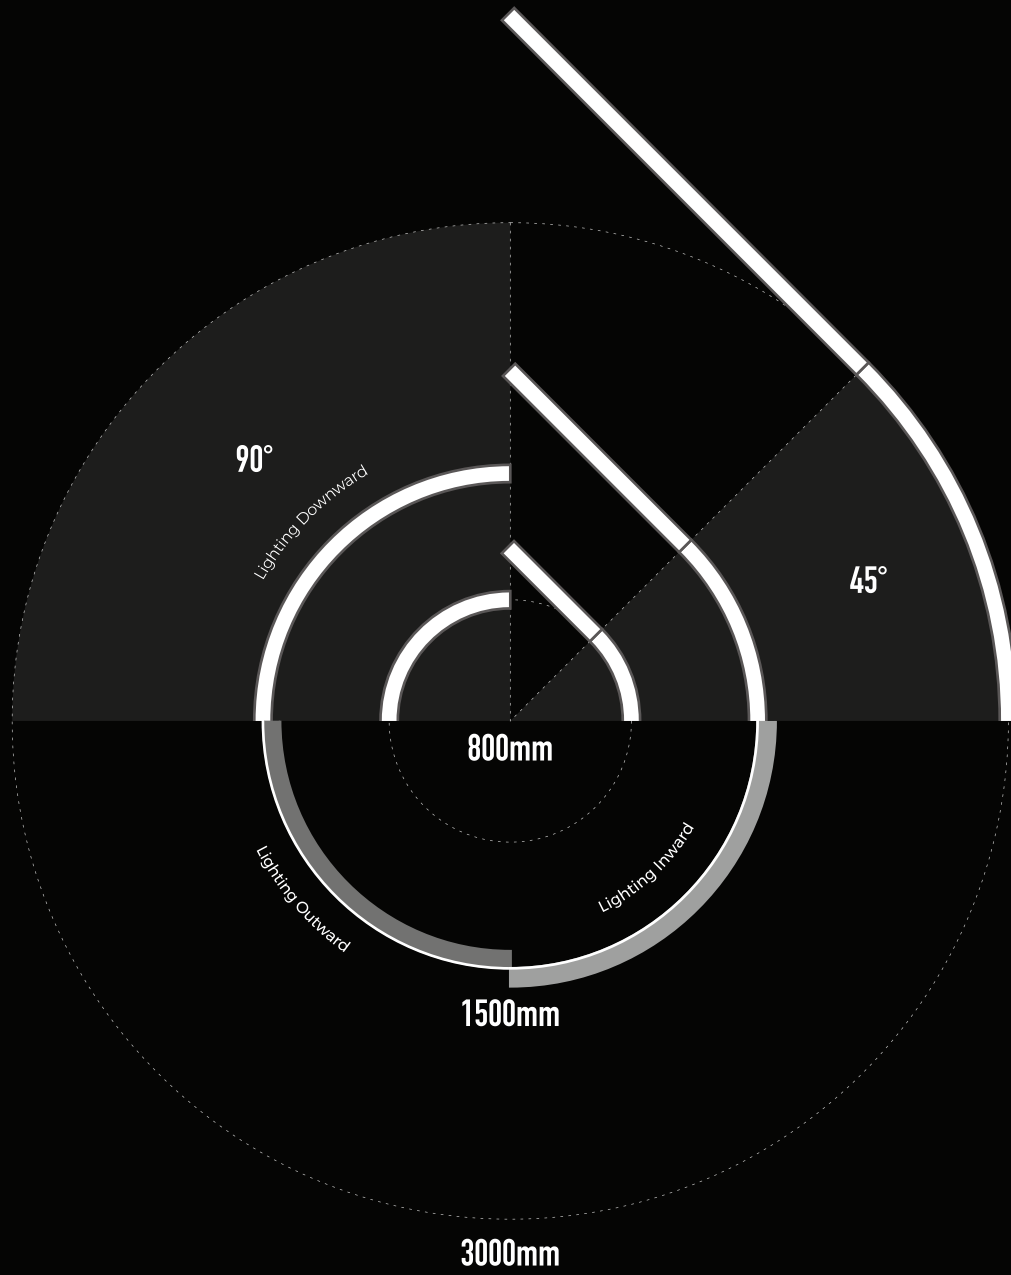

Ø800mm, Curve 90° (Lighting Downward),
45° Rigid Modular

Ø800mm, Curve 45° (Lighting Downward),
45° Rigid Modular

Ø1500mm, Curve 90° (Lighting Downward),
45° Rigid Modular

Ø1500mm, Curve 45° (Lighting Downward),
45° Rigid Modular