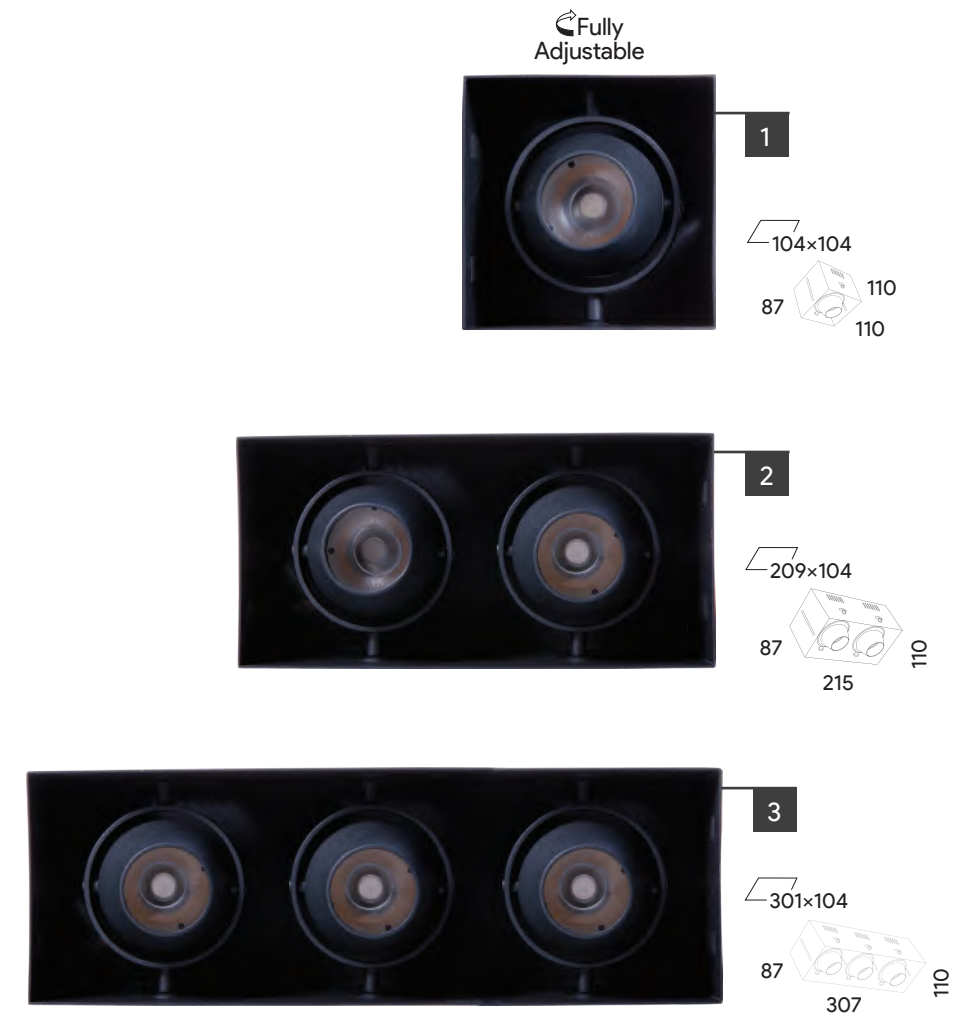

EDGE

	Product	Lamp	Socket	IP	Color	Materials	Price
1	IR40001	1xQR-CBC51 Max 50W	GU5.3	20	○ ● ●	Aluminium+Steel	950 Baht
2	IR40002	2xQR-CBC51Max 50W	GU5.3	20	○ ● ●	Aluminium+Steel	1,600 Baht
3	IR20012	3xQR-CBC51 Max 50W	GU5.3	20	○ ● ●	Aluminium+Steel	2,300 Baht