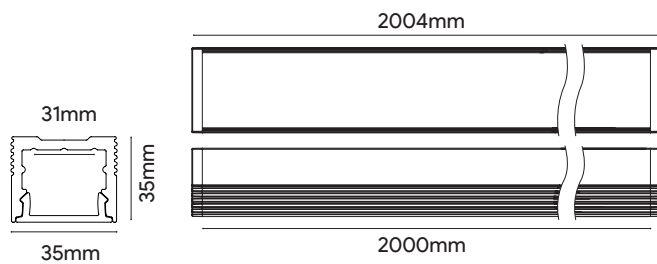

Flexible strip					
Model	CRI	Lumens	Voltage	Typ.power	LEDs/m
IL10170 8mm	>80	921lm/m	24VDC	9.6W/m	120LEDs

Zinger
Line 35 ZR015
Price : 3,800 Baht/m

Accessories

Lighting Source and Power Supply

Flexible strip	Model	CRI	Lumens	Voltage	Typ.power	LEDs/m
	IL10025G2	>80	2800lm/m	24VDC	25W/m	280LEDs
	34mm					