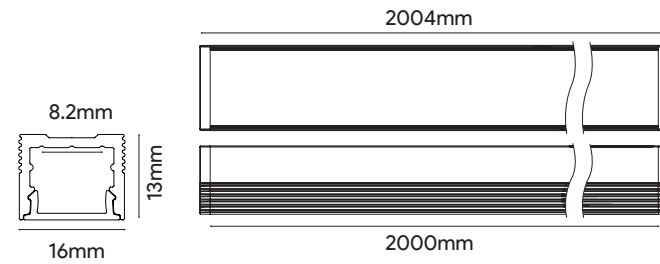

Accessories

Optional Accessories

Lighting Source and Power Supply

Flexible strip					
Model	CRI	Lumens	Voltage	Typ.power	LEDs/m
IL10170 8mm	>80	921lm/m	24VDC	9.6W/m	120LEDs