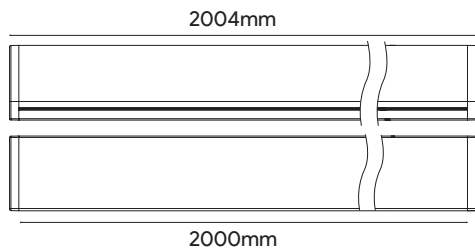

Zinger
Corner R16 ZR051
 Price : 2,100 Baht/m

Lighting Source and Power Supply

Flexible strip

Model	CRI	Lumens	Voltage	Typ.power	LEDs/m
IL10170 8mm	>80	921lm/m	24VDC	9.6W/m	120LEDs

Accessories

Zinger
Corner R30 ZR009
 Price : 2,800 Baht/m