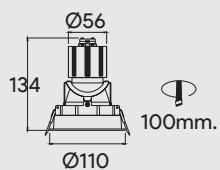

MOON DEEP | MOON OVAL

Product	Lamp	Lumens	CCT	CRI	Beam Angle	IP	Color	Materials	Price
1 IC30237-113W	13W COB LED	1107lm	2700K-6000K	90	15° 22° 35°	20	○ ● ●	Aluminium	2,300 Baht
2 IC30237-213W	2x13W COB LED	2x1107lm	2700K-6000K	90	15° 22° 35°	20	○ ● ●	Aluminium	4,600 Baht