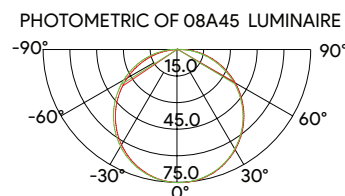

Zinger Curve 35 45° / 90°

New Price 1,500 Baht/m (45°)/Unit
2,000 Baht/m (90°)/Unit

Application

Height	Eavg, Emax	Angle:116.12deg	Diameter
1m	19.36,74.70lx		320.81cm
2m	4.840,18.68lx		641.62cm
3m	2.151,8.300lx		962.42cm
5m	0.7743,2.988lx		1604.04cm
7m	0.3951,1.524lx		2245.66cm