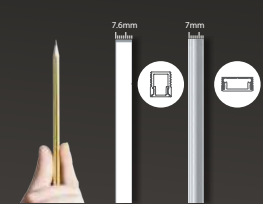

Highlights

Dot-free Light Source:
Perfect homogenous lighting
distribution.

Multiple Emission Angles:
45°, 90° or 0-180° adjustable;
Lighting in the way you wish.

Various Diffusers:
Several optional diffusers;
Various shapes and light distribution.