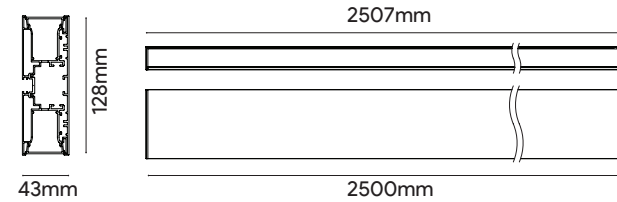

Recessed (N-shaped)

Recessed (Butterfly clips)

Interconnection Instruction

Zinger
Wall ZR034
 Price : 7,000 Baht/m

Accessories

Optional Accessories

Lighting Source and Power Supply

Flexible strip Model	CRI	Lumens	Voltage	Typ.power	LEDs/m
IL10024 15mm	>80	2000lm/m	24VDC	20W/m	240LEDs