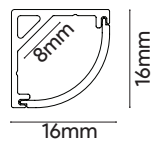

Lighting Source and Power Supply

Flexible strip

Model	CRI	Lumens	Voltage	Typ.power	LEDs/m
IL10170 8mm	>80	921lm/m	24VDC	9.6W/m	120LEDs

Accessories