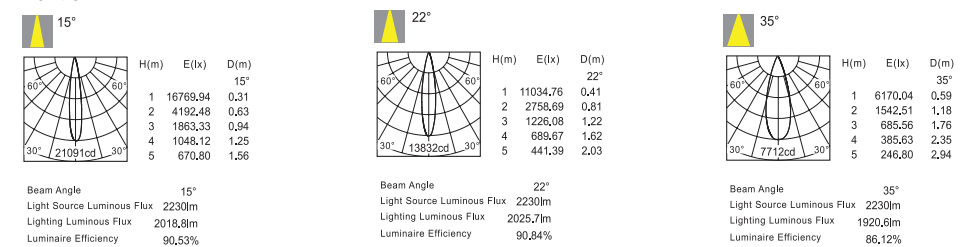

5W Ra>90

18W Ra>90

8W Ra>90

23W Ra>90

OPTIC F

OPTIC F

Product Lamp Lumens CCT CRI Beam Angle IP Color Materials Price

1	IC30230-5W	5W COB LED	332lm	2700K-6000K	90	8° 12° 24° 36° 60°	20	○ ● ●	Aluminium	2,000 Baht
2	IC30230-8W	8W COB LED	530lm	2700K-6000K	90	8° 12° 24° 36° 60°	20	○ ● ●	Aluminium	2,500 Baht