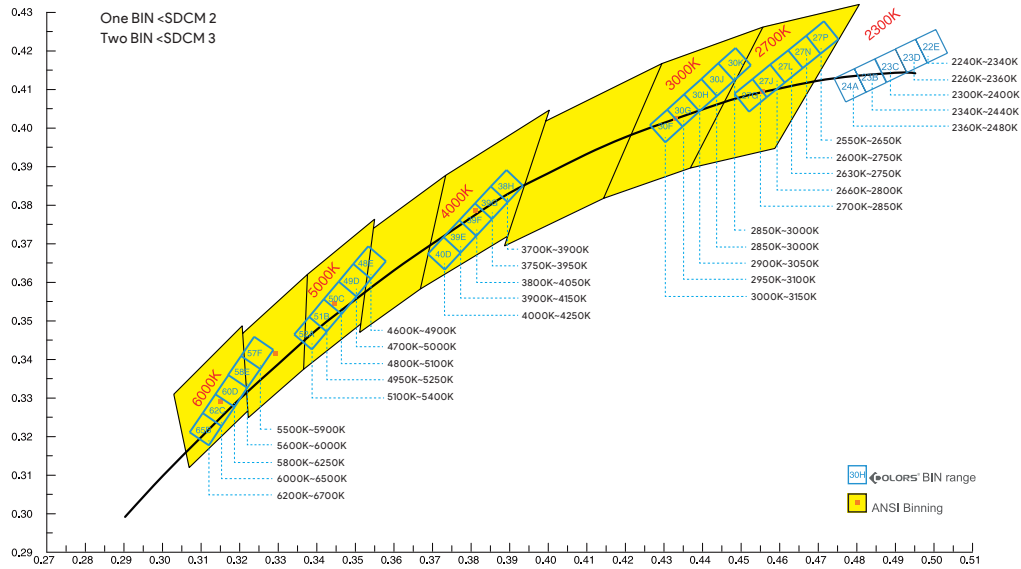

Encapsulation Advantage