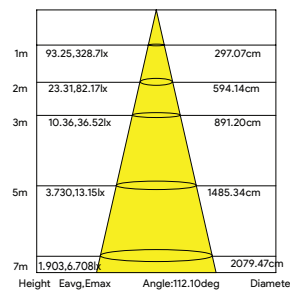

Lighting Source and Power Supply

Rigid modular

Model	CRI	Lumens	Voltage	Typpower	LEDs/m
IL10024G2 20mm	>80	2000lm/pcs	24VDC	20W/pcs	280LEDs

- Ever-changing shapes generated by means of super free application and connections of lines and arcs
- Flexible diffuser making it easy for installation without connections and light leakage for over length application
- AL6063-T5 aluminum profile with high-quality surface treatment and three optional colors of black, white and silver
- Specially designed light source with diffusers producing homogeneous and soft lighting
- Various installation ways: pendant, recessed and surface mounted