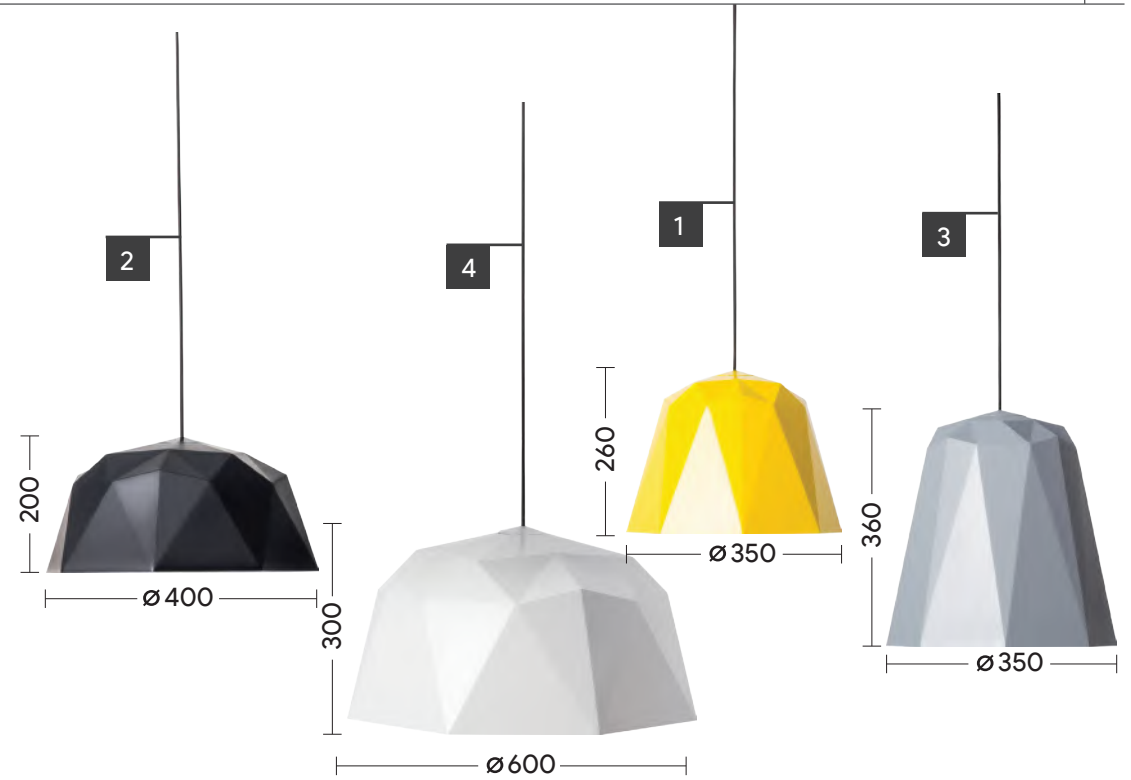

DUOMO

	Product	Lamp	Socket	IP	Color	Materials	Price
1	DP20043	1xTC-DSE MAX 12W	E27	55		Aluminium	8,100 Baht
2	DP20042	1xTC-DSE MAX 12W	E27	55		Aluminium	8,100 Baht
3	DP20085	1xTC-DSE MAX 12W	E27	55		Aluminium	9,000 Baht
4	DP20083	1xTC-DSE MAX 12W	E27	55		Aluminium	13,000 Baht