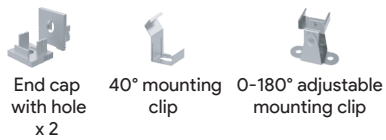

Optional Accessories