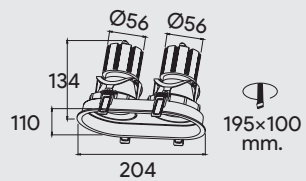

MOON DEEP | MOON OVAL

Product	Lamp	Lumens	CCT	CRI	Beam Angle	IP	Color	Materials	Price
1 IC30237-113W	13W COB LED	1107lm	2700K-6000K	90	15° 22° 35°	20	○ ● ●	Aluminium	2,300 Baht
2 IC30237-213W	2x13W COB LED	2x1107lm	2700K-6000K	90	15° 22° 35°	20	○ ● ●	Aluminium	4,600 Baht