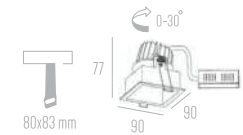

CAVE DA

Bola SAIO

Product	Lamp	Socket	IP	Color	Materials	Price
1 IR20011	1xQR-CBC51 Max 50W	GU5.3	20	○ ● ●	Aluminium	650 Baht

Product	Lamp	Lumens	CCT	CRI	Beam Angle	IP	Color	Materials	Price
1 R6215	10W COB LED	820lm	2700K-6000K	90	36° 60°	20	○ ● ●	Aluminium	1,750 Baht
2 R6020	10W COB LED	820lm	2700K-6000K	90	36° 35°	20	○ ● ●	Aluminium	1,750 Baht