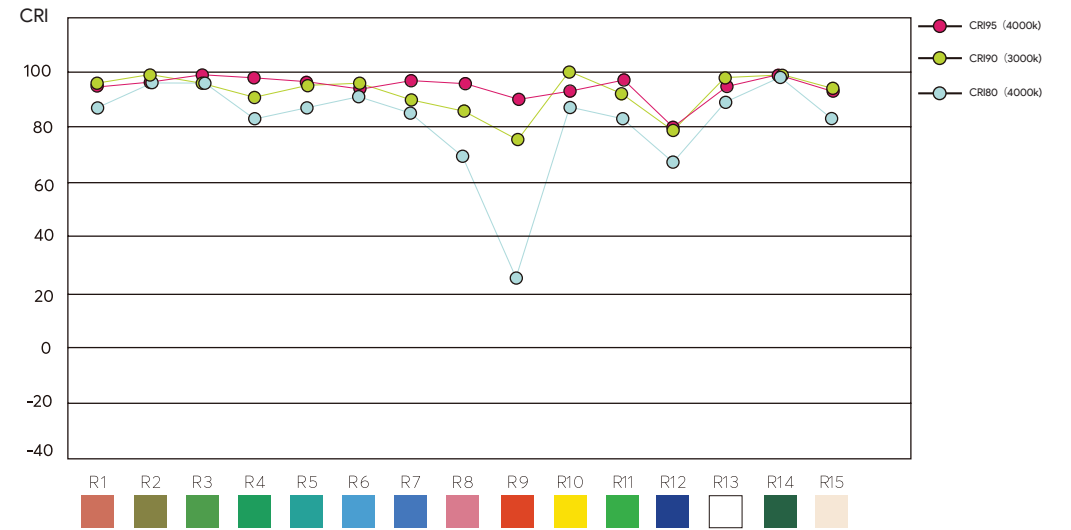

High CRI

Average CRI Evaluation Indicator