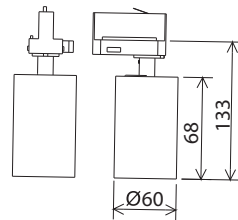

LOOK TRACK

	Product	Lamp	Socket	IP	Color	Materials	Price
1	ITR30018-1C	1xQPAR16 MAX 50W	GU10	20	○ ● ●	Aluminium	1,000 Baht
Accessories							
		1 Circuit	3 Circuit