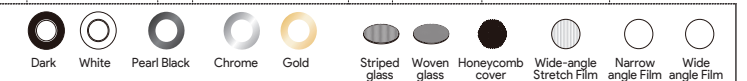

Accessories