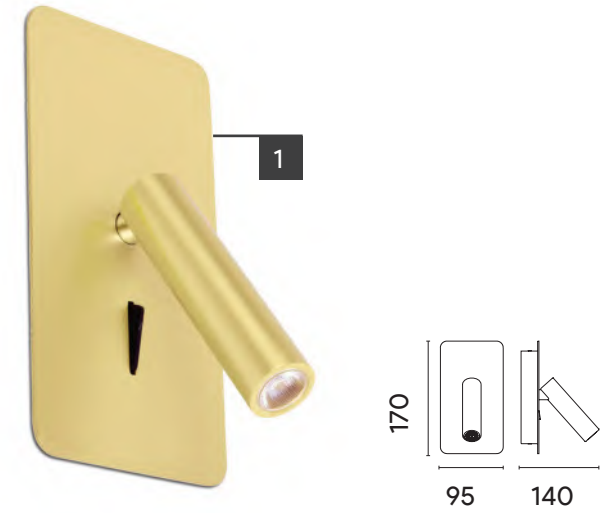

SUAU

	Product	Lamp	Lumens	CCT	CRI	Beam Angle	IP	Color	Materials	Price
1	62127	3W SMD LED	140lm	3000K	80	30°	20	● ●	Aluminium	5,400 Baht
2	62122	3W SMD LED	140lm	3000K	80	30°	20	○ ●	Aluminium	6,900 Baht