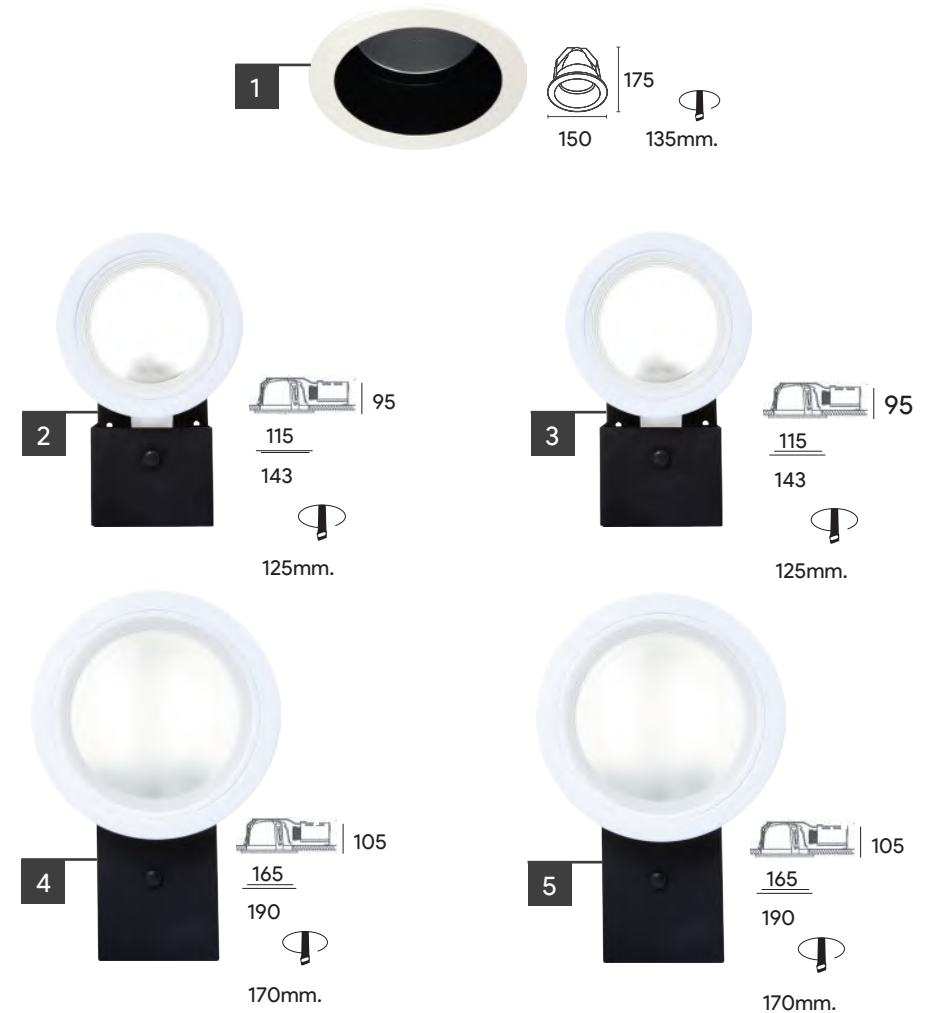

ECLIPSE

	Product	Lamp	Socket	IP	Color	Materials	Price
1	IR20003	1xTC-DSE	E27	20	○ ● ●	Steel	520 Baht
2	IR40012	1xTC-DSE	E27	20	○ ● ●	Steel	550 Baht
3	IR40013	1xTC-DSE	E27	44	○ ● ●	Steel+Glass	690 Baht
4	IR40014	2xTC-DSE	E27	44	○ ● ●	Steel	690 Baht
5	IR40015	2xTC-DSE	E27	44	○ ● ●	Steel+Glass	850 Baht