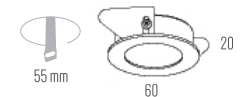

Product	Lamp	Lumens	CCT	CRI	Beam Angle	IP	Color	Materials	Price
1 IC30183-10W	10W SMD LED	902lm	2700K-6000K	90	45°	44	○ ● ●	Aluminium	1,950 Baht
2 R3B0016	3W SMD LED	210lm	2700K-6000K	90	24° 25°	44	○ ● ●	Aluminium	1,500 Baht
3 R3A0071	1W SMD LED	65lm	2700K-6000K	90	110°	44	○ ● ●	Aluminium	1,950 Baht