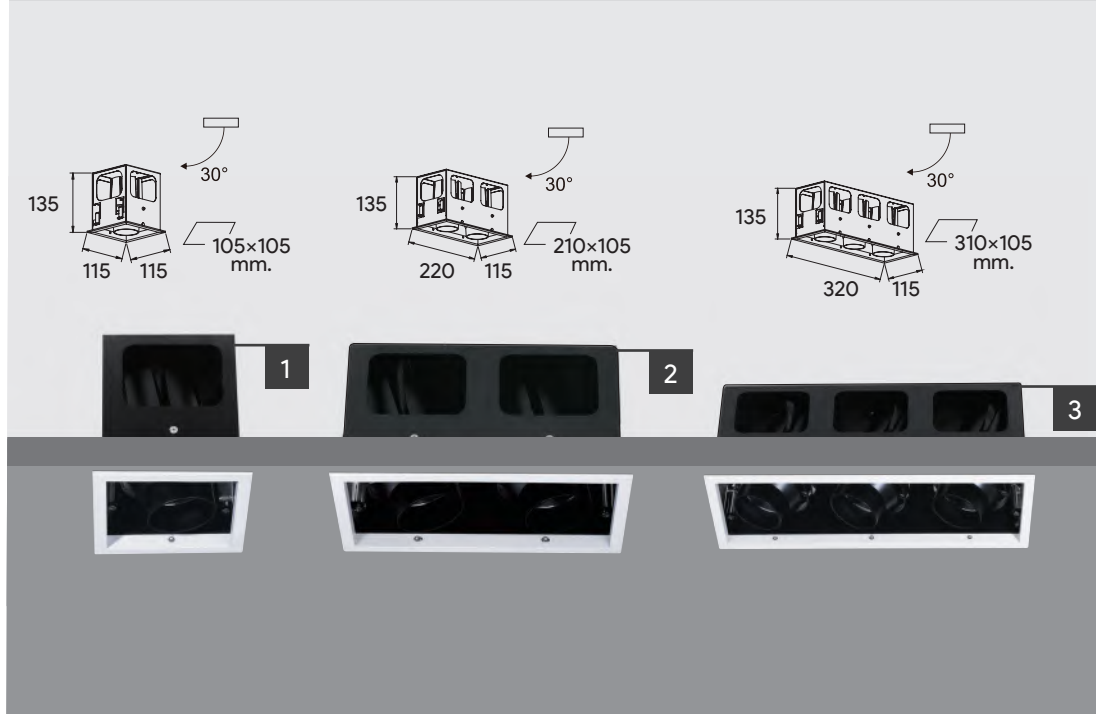

HIDE

Product	Lamp	Lumens	CCT	CRI	Beam Angle	IP	Color	Materials	Price
1 IC30225-118W	18W COB LED	1520lm	2700K-6000K	90	15° 22° 35°	40	○ ● ●	Aluminium	2,800 Baht
2 IC30225-218W	2x18W COB LED	2x1520lm	2700K-6000K	90	15° 22° 35°	40	○ ● ●	Aluminium	5,600 Baht
3 IC30225-318W	3x18W COB LED	3x1520lm	2700K-6000K	90	15° 22° 35°	40	○ ● ●	Aluminium	8,400 Baht