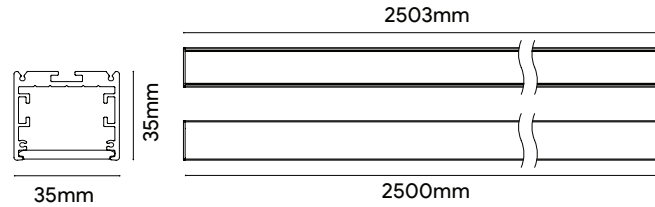

Flexible diffuser 20m/roll, without connections and light leakage for over length application

Varieties of radians can make the arcs connected with lines freely

Zinger Curve 35

New ZR015
Price : 3,800 Baht/m