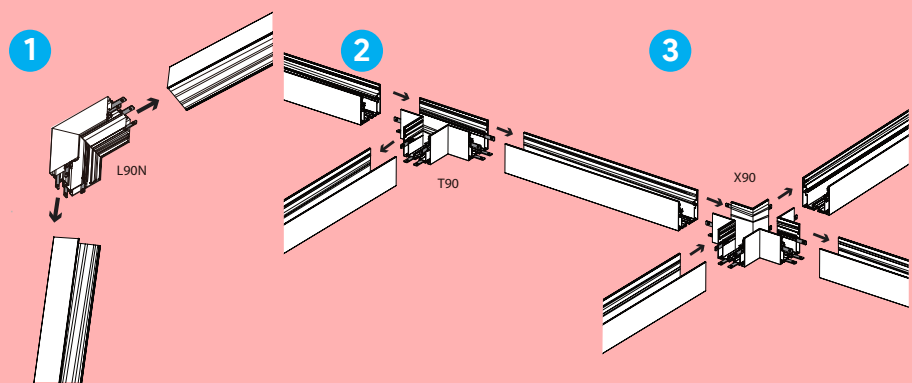

Interconnection Instruction