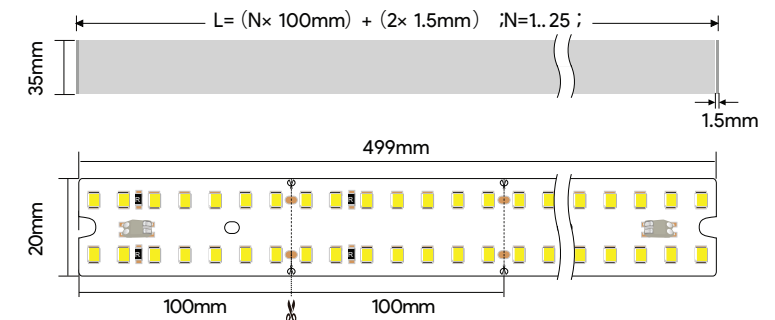

Lighting Source and Power Supply

Rigid modular

Model	CRI	Lumens	Voltage	Typpower	LEDs/m
IL10024G2 20mm	>80	2000lm/pcs	24VDC	20W/pcs	280LEDs

- Ever-changing shapes generated by means of super free application and connections of lines and arcs
- Flexible diffuser making it easy for installation without connections and light leakage for over length application
- AL6063-T5 aluminum profile with high-quality surface treatment and three optional colors of black, white and silver
- Specially designed light source with diffusers producing homogeneous and soft lighting
- Various installation ways: pendant, recessed and surface mounted