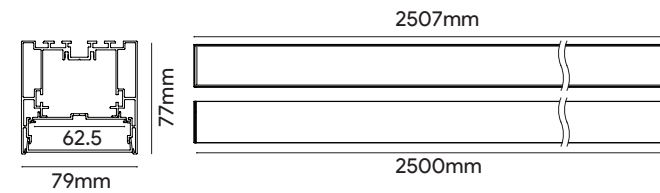

- Optional Accessories
- Cable clip
 - 180°
 - L90
 - L90N
 - L90W
 - T90
 - X90
 - Pendant cable (with junction box)
 - Pendant cable
 - Recessed buckle

Lighting Source and Power Supply

Flexible strip Model	CRI	Lumens	Voltage	Typ.power	LEDs/m
IL10029G2 58mm	>80	3000lm/m	24VDC	30W/m	350LEDs