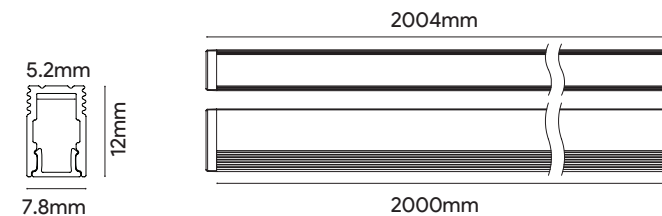

Lighting Source and Power Supply

Flexible strip	CRI	Lumens	Voltage	Typ.power	LEDs/m
Model IL10170 8mm	>80	921 lm/m	24VDC	9.6W/m	120LEDs