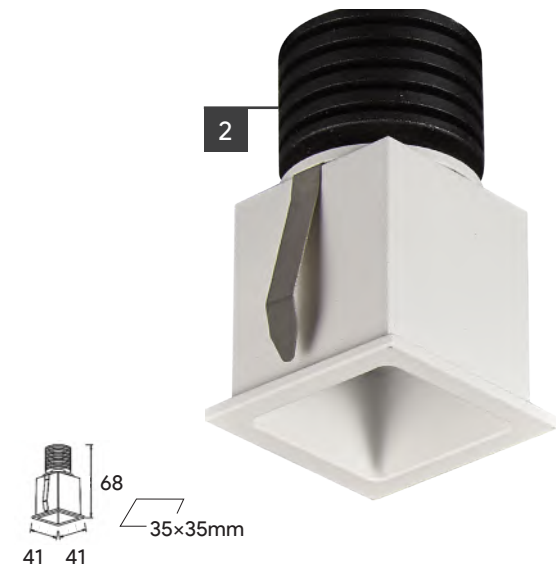

BUBBLE

COIN R4 | COIN S4

	Product	Lamp	Lumens	CCT	CRI	Beam Angle	IP	Color	Materials	Price
1	IC30240-3W	3W SMD LED	120lm	2700K-6000K	80	25°	20	○ ● ●	Aluminium	1,150 Baht
2	IC30245-8W	7W COB LED	540lm	2700K-6000K	80	15° 24° 35°	20	○ ● ●	Aluminium	1,700 Baht

	Product	Lamp	Lumens	CCT	CRI	Beam Angle	IP	Color	Materials	Price
1	IC30241-3W	3W SMD LED	150lm	2700K-6000K	80	8° 15° 24°	20	○ ● ●	Aluminium	1200 Baht
2	IC30242-3W	3W SMD LED	150lm	2700K-6000K	80	8° 15° 24°	20	○ ● ●	Aluminium	1200 Baht