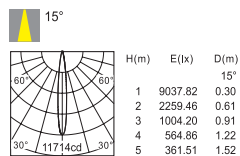

MOON DEEP | MOON OVAL

Product	Lamp	Lumens	CCT	CRI	Beam Angle	IP	Color	Materials	Price
1 IC30237-113W	13W COB LED	1107lm	2700K-6000K	90	15° 22° 35°	20	○ ● ●	Aluminium	2,300 Baht
2 IC30237-213W	2x13W COB LED	2x1107lm	2700K-6000K	90	15° 22° 35°	20	○ ● ●	Aluminium	4,600 Baht