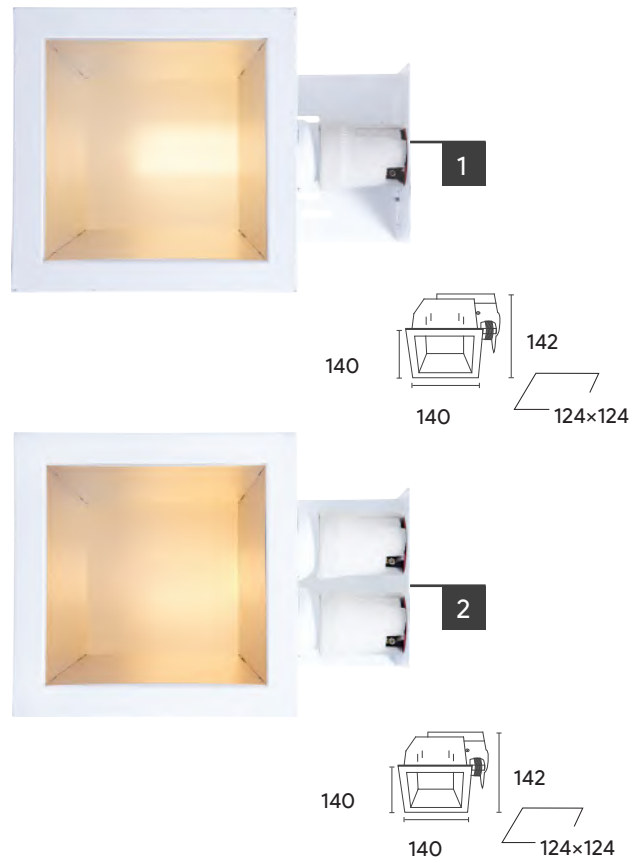

MAXI

	Product	Lamp	Socket	IP	Color	Materials	Price
1	IR40032-1	1xTC-DSE	E27	20	○ ● ●	Aluminium + Glass	1,550 Baht
2	IR40032-2	2xTC-DSE	E27	20	○ ● ●	Aluminium + Glass	1,600 Baht