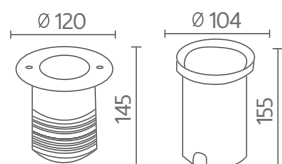

KLONE 10

KLONE 15

PROJECT 7 SURFACE | PROJECT 13 SURFACE

	Product	Lamp	CCT	CRI	Beam Angle	IP	Color	Materials	Price
1	UG30052	10W	2700K,3000K,4000K,6000K	90	13° 23°	65	○●●	Aluminium	4,800 Baht
2	UG30053	15W	2700K,3000K,4000K,6000K	90	13° 23°	65	○●●	Aluminium	7,500 Baht

	Product	Lamp	CCT	CRI	Beam Angle	IP	Color	Materials	Price
1	ES40048	7W	2700K,3000K,4000K,6000K	80	13° 23°	65	○●●	Aluminium	6,000 Baht
2	ES40049	13W	2700K,3000K,4000K,6000K	80	13° 23°	65	○●●	Aluminium	8,500 Baht