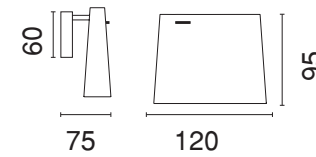

AUREA

	Product	Lamp	Lumens	CCT	CRI	Beam Angle	IP	Color	Materials	Price
1	62115	6W SMD LED	230lm	2700K	80	30°	20	○ ● ●	Steel+Aluminium	3,600 Baht