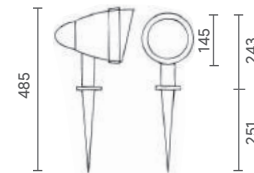

Shine Cap Spike