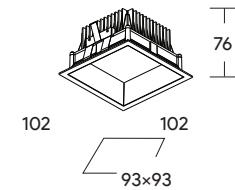

SKY

MIDGET D