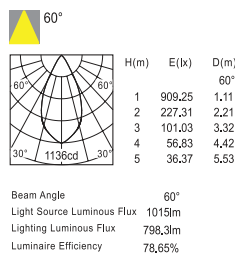

MOON R

Product	Lamp	Lumens	CCT	CRI	Beam Angle	IP	Color	Materials	Price
1	IC30233-13W 13W COB LED	798lm	2700K-6000K	90	60°	20	○ ● ●	Aluminium	2,200 Baht
2	IC30234-23W 23W COB LED	1858lm	2700K-6000K	90	60°	20	○ ● ●	Aluminium	3,100 Baht

MOON S | MOON S2

Product	Lamp	Lumens	CCT	CRI	Beam Angle	IP	Color	Materials	Price
1	IC30235-113W 13W COB LED	1107lm	2700K-6000K	90	15° 22° 35°	20	○ ● ●	Aluminium	2,300 Baht
2	IC30235-213W 2x13W COB LED	2x1107lm	2700K-6000K	90	15° 22° 35°	20	○ ● ●	Aluminium	4,600 Baht