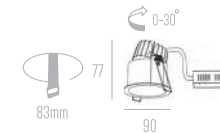

BOLA

Product	Lamp	Socket	IP	Color	Materials	Price
1 IR20011	1xQR-CBC51 Max 50W	GU5.3	20	○ ● ●	Aluminium	650 Baht

Product	Lamp	Lumens	CCT	CRI	Beam Angle	IP	Color	Materials	Price
1 R6215	10W COB LED	820lm	2700K-6000K	90	36° 60°	20	○ ● ●	Aluminium	1,750 Baht
2 R6020	10W COB LED	820lm	2700K-6000K	90	36° 35°	20	○ ● ●	Aluminium	1,750 Baht