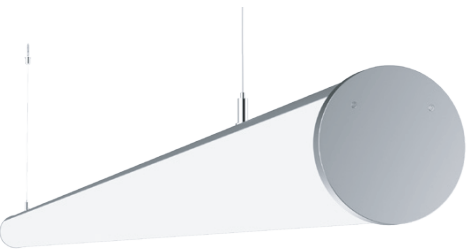

1.2m Luminaire Parameters

Model	IL10183
Length	1214 x φ 60mm
Cover	Diffuser
Lumens	2400lm
Typ.power	26W
CCT	3000K/4000K/6000K
CRI	>80
Input voltage	100-277VAC 50Hz/60Hz
Power factor	>0.95
Beam angle	140°
Power installation	External
Electric grade	Class II
Color	Silver/White/Black
Installation	Pendant