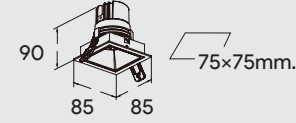

1

2

1

2

OPTIC W

Product	Lamp	Lumens	CCT	CRI	Beam Angle	IP	Color	Materials	Price
1 IC30218-5W	5W COB LED	289lm	2700K-6000K	90	45°	20	○ ● ●	Aluminium	2,600 Baht
2 IC30218-8W	8W COB LED	625lm	2700K-6000K	90	45°	20	○ ● ●	Aluminium	2,900 Baht

OPTIC W

Product	Lamp	Lumens	CCT	CRI	Beam Angle	IP	Color	Materials	Price
1 IC30232-5W	5W COB LED	289lm	2700K-6000K	90	45°	20	○ ● ●	Aluminium	2,900 Baht
2 IC30232-8W	8W COB LED	625lm	2700K-6000K	90	45°	20	○ ● ●	Aluminium	3,400 Baht