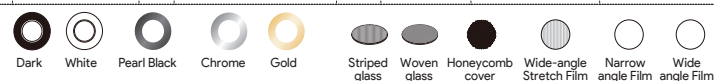

Accessories