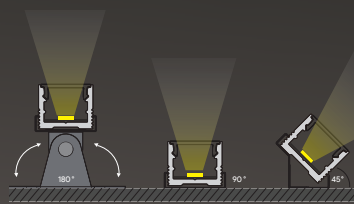

Highlights

Dot-free Light Source:
Perfect homogenous lighting
distribution.

Multiple Emission Angles:
45°, 90° or 0-180° adjustable;
Lighting in the way you wish.

Various Diffusers:
Several optional diffusers;
Various shapes and light distribution.