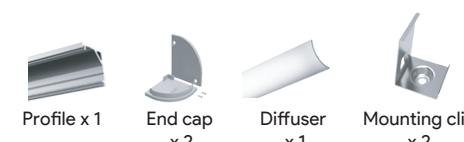

Zinger
Corner R30 ZR009
Price : 2,800 Baht/m

Lighting Source and Power Supply

Flexible strip

Model	CRI	Lumens	Voltage	Typ.power	LEDs/m
IL10024 15mm	>80	2000lm/m	24VDC	20W/m	240LEDs

Accessories