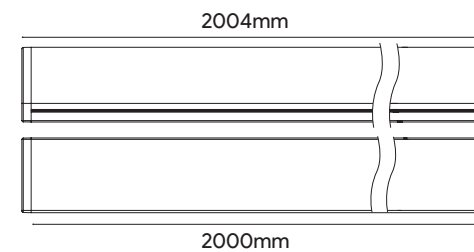

Zinger
Corner R30 ZR009
Price : 2,800 Baht/m

Lighting Source and Power Supply

Flexible strip

Model	CRI	Lumens	Voltage	Typ.power	LEDs/m
IL10024 15mm	>80	2000lm/m	24VDC	20W/m	240LEDs

Accessories