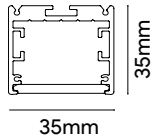

Height	Eavg, Emax	Diameter
1m	51.52, 181.6lx	298.41cm
2m	12.88, 45.41lx	596.83cm
3m	5.725, 20.18lx	895.24cm
5m	2.061, 7.265lx	1492.07cm
7m	1.052, 3.707lx	2088.90cm

Angle: 112.34deg

Application :

Interconnection Accessories