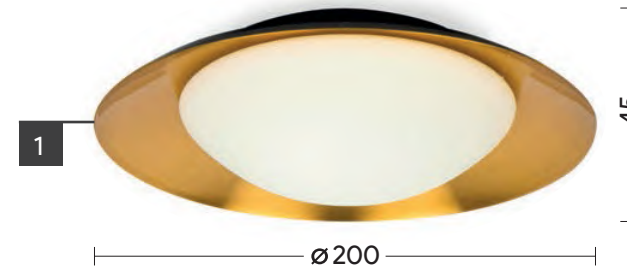

SIDE

	Product	Lamp	Socket	IP	Color	Materials	Price
1	62132 White	1xQT14 G9 MAX 5W	G9	20	○	Metal+Glass	3,000 Baht
	62134 Black+Gold				●		
	62135 Black+Copper				●		
2	62144 White	SMD LED 20W 3000K	-	20	○	Metal+Glass	8,100 Baht
	62146 Black+Gold				●		10,000 Baht
	62147 Black+Copper				●		9,400 Baht