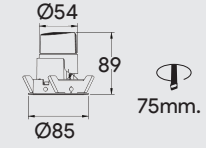

5W Ra>90

18W Ra>90

8W Ra>90

23W Ra>90

OPTIC F

OPTIC F

Product Lamp Lumens CCT CRI Beam Angle IP Color Materials Price

1	IC30230-5W	5W COB LED	332lm	2700K-6000K	90	8° 12° 24° 36° 60°	20	○ ● ●	Aluminium	2,000 Baht
2	IC30230-8W	8W COB LED	530lm	2700K-6000K	90	8° 12° 24° 36° 60°	20	○ ● ●	Aluminium	2,500 Baht

Product Lamp Lumens CCT CRI Beam Angle IP Color Materials Price

1	IC30302-13W	18W COB LED	1505lm	2700K-6000K	90	8° 12° 24° 36° 60°	20	○ ● ●	Aluminium	3,500 Baht
2	IC30302-23W	23W COB LED	2025lm	2700K-6000K	90	8° 12° 24° 36° 60°	20	○ ● ●	Aluminium	4,500 Baht

Accessories

Accessories