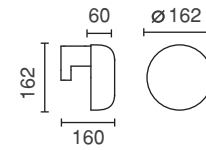

GROW

	Product	Lamp	CCT	CRI	IP	Color	Materials	Price
1	71205 Wall Light	9W SMD LED	3000K-6000K	80	44	○ ● ●	Aluminium	4,600 Baht
2	71207 Bollard	9W SMD LED	3000K-6000K	80	65	○ ● ●	Aluminium	6,600 Baht
Accessories		Flowerpot (700 Baht)