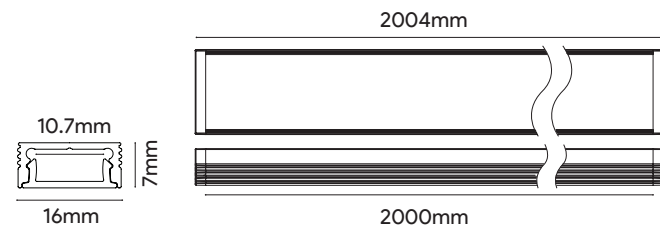

Lighting Source and Power Supply

Flexible strip					
Model	CRI	Lumens	Voltage	Typ.power	LEDs/m
IL10170 8mm	>80	921lm/m	24VDC	9.6W/m	120LEDs