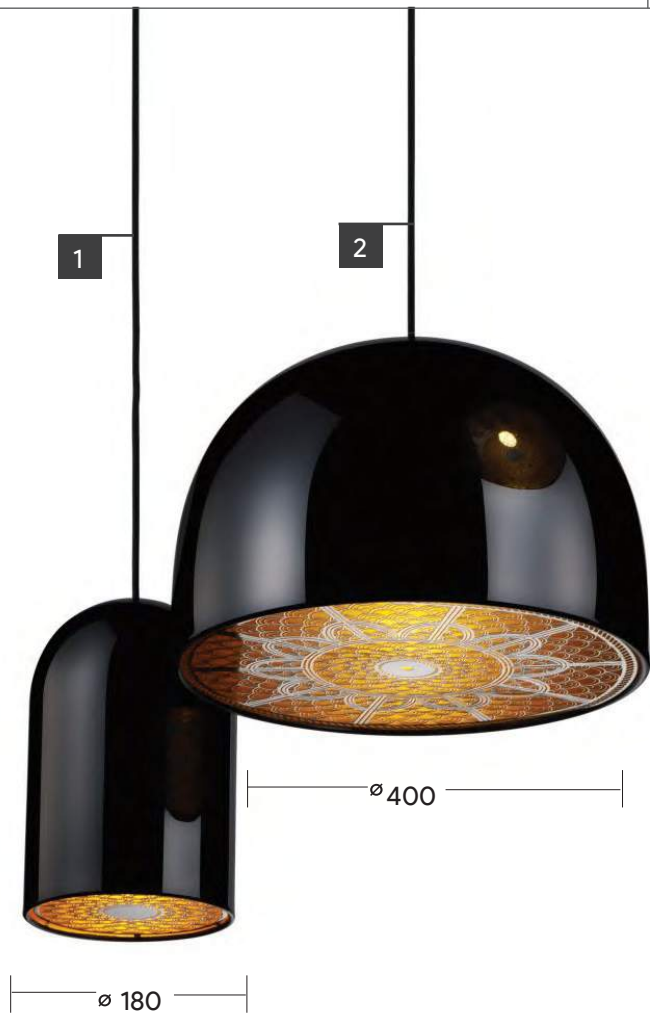

DALIN

	Product	Lamp	Socket	IP	Color	Materials	Price
1	DP20207-D18	1xTC-DSE MAX 60W	E27	20	● ● ●	Metal Stainless Steel	5,900 Baht
2	DP20207-D28	1xTC-DSE MAX 60W	E27	20	● ● ●	Metal Stainless Steel	7,500 Baht
3	DP20207-D40	1xTC-DSE MAX 60W	E27	20	● ● ●	Metal Stainless Steel	13,000 Baht