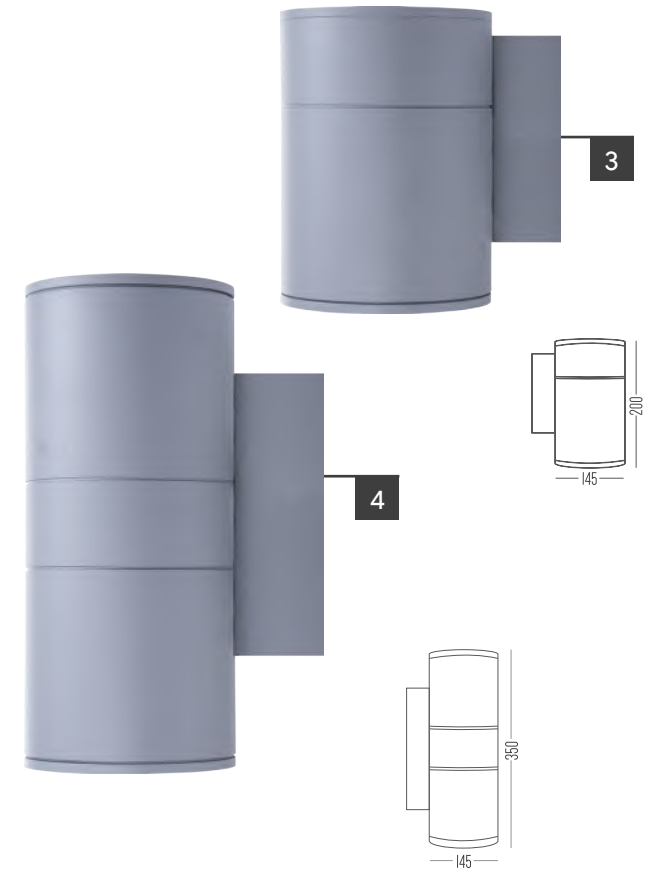

ALTI PIPE

	Product	Lamp	Socket	IP	Color	Materials	Price
3	EW20003	1xTC-DSE MAX 20W	E27	54	○ ● ●	Aluminium	1,800 Baht
4	EW20004	1xTC-DSE MAX 20W	E27	54	○ ● ●	Aluminium	2,250 Baht