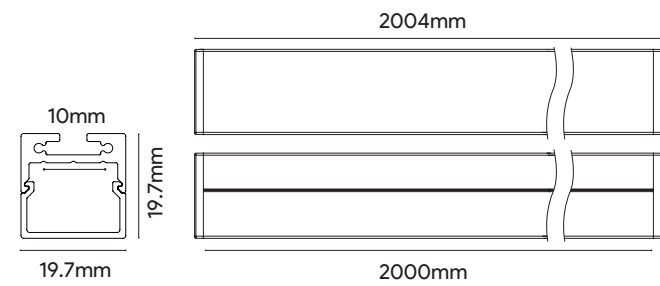

Lighting Source and Power Supply

Flexible strip	Model	CRI	Lumens	Voltage	Typ.power	LEDs/m
IL10024 15mm		>80	2000lm/m	24VDC	20W/m	240LEDs