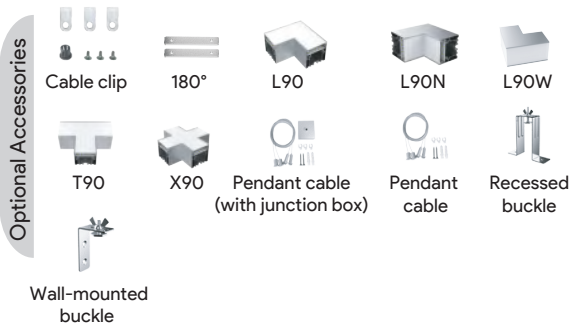

Zinger
Multi 54 ZR031
Price : 5,000 Baht/m

2300 K 2700 K 3000 K 4000 K 5000 K 6000 K