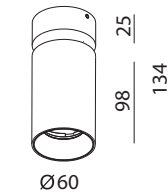

3

INDOOR LIGHT
TRACK LIGHT, SHELF LIGHT

LOOK TRACK

	Product	Lamp	Socket	IP	Color	Materials	Price
1	ITR30018-1C	1xQPAR16 MAX 50W	GU10	20	○ ● ●	Aluminium	1,000 Baht
Accessories							
		1 Circuit	3 Circuit				