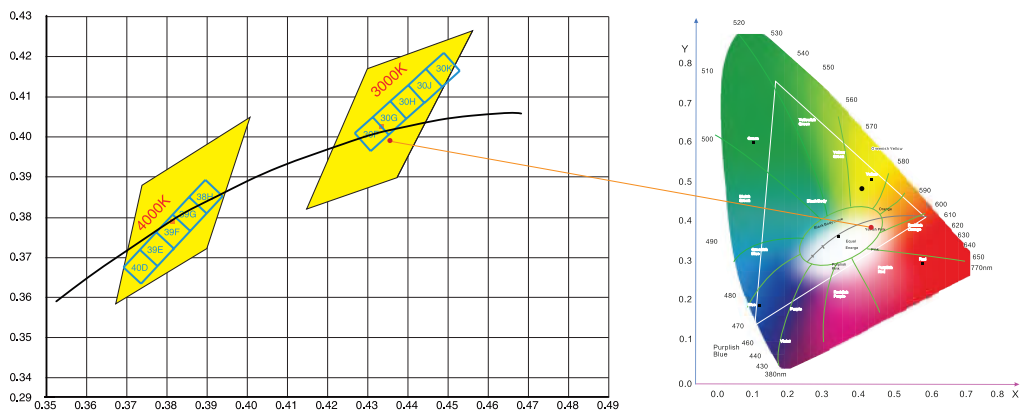

Customize any color, wavelength, CCT, and BIN coordinate of LED light source in addition to conventional color, CCT and BIN.

CRI>95, As Natural As Sunshine

The color reproduction is as natural as sunshine (100) with the CRI ≥ 80 or CRI ≥ 95