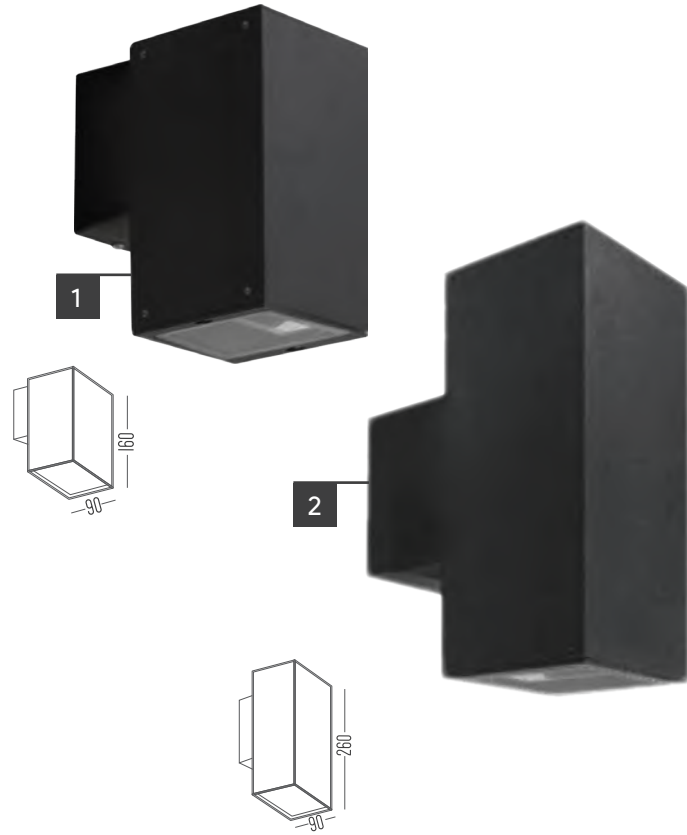

ALTI CHANNEL

	Product	Lamp	Socket	IP	Color	Materials	Price
1	EW40009	1xTC-DSE MAX 20W	E27	54	○ ● ●	Aluminium	1,350 Baht
2	EW40008	1xTC-DSE MAX 20W	E27	54	○ ● ●	Aluminium	1,750 Baht