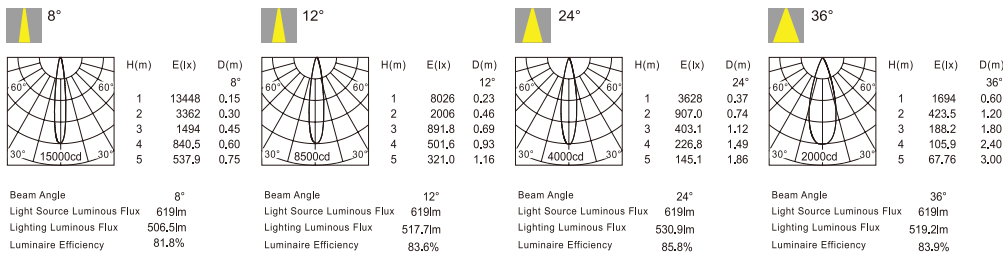

5W Ra>90