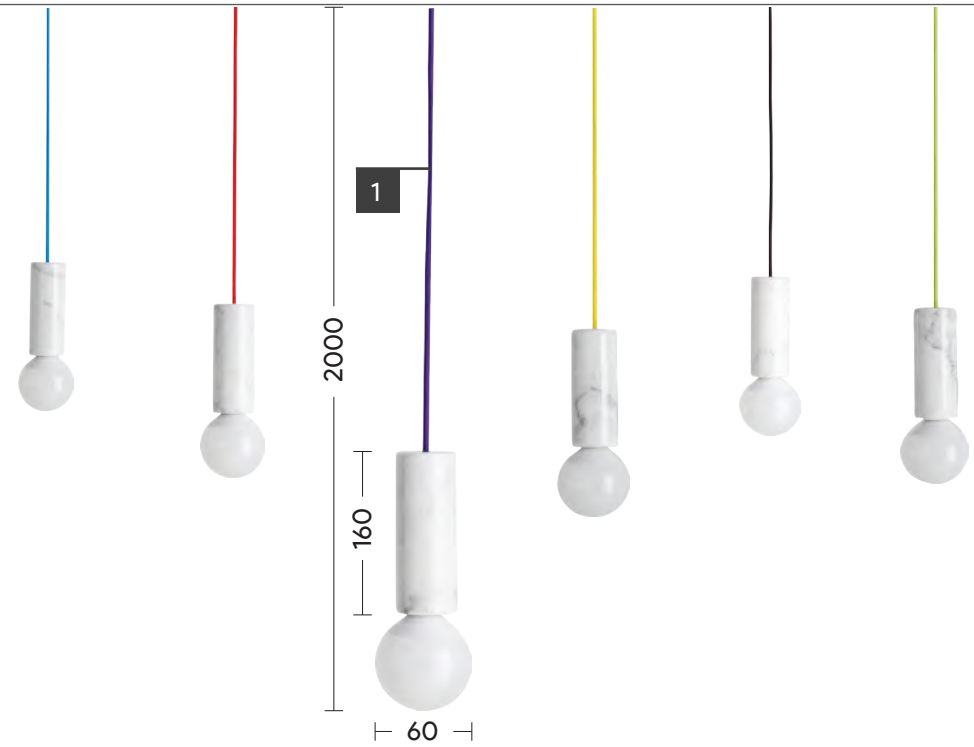

ASHLEY

Product	Lamp	Socket	IP	Color	Materials	Price
1 DP20082	1xTC-DSE MAX 15W	E27	20	Marble color: Cable color:	Mable	4,100 Baht