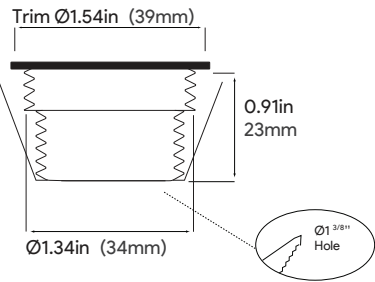

SUMMIT

NAS

Product	Lamp	CCT	CRI	IP	Beam Angle	Color	Materials	Price
1 IW30043	1W SMD LED	2700K	80	67	100°	○ ● ●	Aluminium	2,500 Baht

Product	Lamp	CCT	CRI	IP	Beam Angle	Color	Materials	Price
1 EW40061-3W	3W SMD LED	3000K	80	65	62°	○ ● ●	Stainless	2,200 Baht
2 EW40056-3W	3W SMD LED	3000K	80	65	62°	○ ● ●	Stainless	2,200 Baht