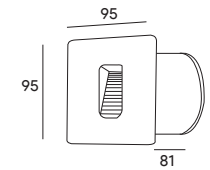

NAS

Product	Lamp	CCT	CRI	IP	Beam Angle	Color	Materials	Price
1 IW30043	1W SMD LED	2700K	80	67	100°	○ ● ●	Aluminium	2,500 Baht

Product	Lamp	CCT	CRI	IP	Beam Angle	Color	Materials	Price
1 EW40061-3W	3W SMD LED	3000K	80	65	62°	○ ● ●	Stainless	2,200 Baht
2 EW40056-3W	3W SMD LED	3000K	80	65	62°	○ ● ●	Stainless	2,200 Baht