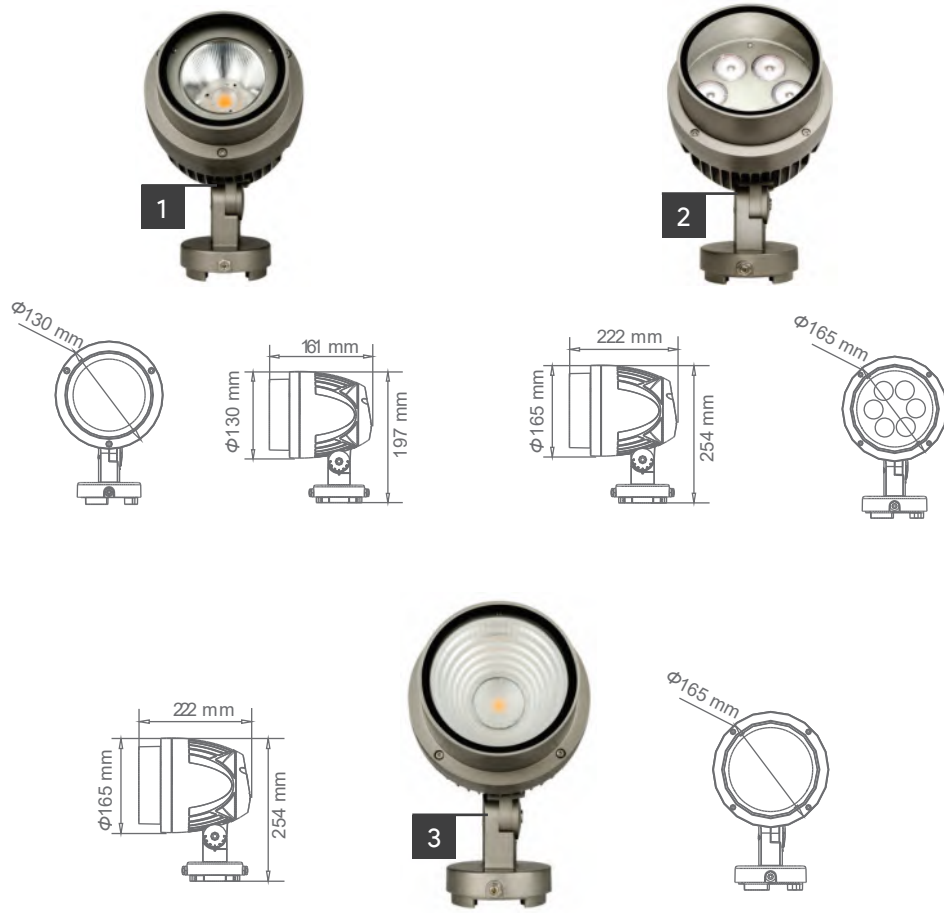

SPARK PRO M

Product	Lamp	CCT	CRI	Beam Angle	IP	Color	Materials	Price
1 EF30026-20W	20W	RGB	80	15° 36° 46° 70°	65	○●●	Aluminium	19,000 Baht
1.1 EF30026-20W	20W	1900K-6500K(TUNABLE)	80	15° 36° 46° 70°	65	○●●	Aluminium	19,000 Baht
2 EF30028-40W	40W	RGB	80	8° 15° 25° 35°	65	○●●	Aluminium	35,000 Baht
2.1 EF30029-40W	40W	2200K-6500K(TUNABLE)	80	11° 15° 25° 35°	65	○●●	Aluminium	31,000 Baht
3 EF30030-40W	40W	RGB	80	11° 18° 38° 73°	65	○●●	Aluminium	35,000 Baht
3.1 EF30030-40W	40W	1900K-6500K(TUNABLE)	80	11° 18° 38° 73°	65	○●●	Aluminium	35,000 Baht