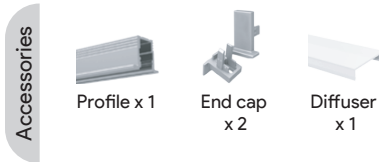

Flexible strip Model	CRI	Lumens	Voltage	Typ.power	LEDs/m
IL10170 8mm	>80	921lm/m	24VDC	9.6W/m	120LEDs

Zinger
Recess 12 ZR048
 Price : 1,800 Baht/m

- 2700
K
- 3000
K
- 4000
K
- 6000
K

Lighting Source and Power Supply