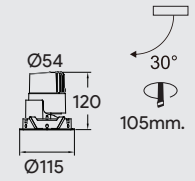

5W Ra>90

Beam Angle	H(m)	E(lx)	D(m)	Beam Angle	H(m)	E(lx)	D(m)	Beam Angle	H(m)	E(lx)	D(m)	Beam Angle	H(m)	E(lx)	D(m)
8°	1	13448	0,15	12°	1	8026	0,23	24°	1	3628	0,37	36°	1	1694	0,60
	2	3362	0,30		2	2006	0,46		2	907,0	0,74		2	423,5	1,20
	3	1494	0,45		3	891,8	0,69		3	403,1	1,12		3	188,2	1,80
	4	840,5	0,60		4	501,6	0,93		4	226,8	1,49		4	105,9	2,40
	5	537,9	0,75		5	321,0	1,16		5	145,1	1,86		5	67,76	3,00

Light Source Luminous Flux 619lm
Lighting Luminous Flux 506,5lm
Luminaire Efficiency 81,8%

18W Ra>90

Beam Angle	H(m)	E(lx)	D(m)	Beam Angle	H(m)	E(lx)	D(m)	Beam Angle	H(m)	E(lx)	D(m)
15°	1	13095,33	0,31	22°	1	8535,19	0,41	35°	1	4838,18	0,59
	2	3273,83	0,63		2	2133,80	0,81		2	1209,55	1,18
	3	1455,04	0,94		3	948,35	1,22		3	1209,55	1,76
	4	818,46	1,25		4	533,45	1,62		4	302,39	2,35
	5	523,81	1,56		5	341,41	2,03		5	302,39	2,94

Light Source Luminous Flux 1740lm
Lighting Luminous Flux 1573,9lm
Luminaire Efficiency 90,45%

8W Ra>90

Beam Angle	H(m)	E(lx)	D(m)	Beam Angle	H(m)	E(lx)	D(m)	Beam Angle	H(m)	E(lx)	D(m)	Beam Angle	H(m)	E(lx)	D(m)
18°	1	2511	0,39	24°	1	2059	0,45	36°	1	1223	0,64	60°	1	613,4	1,06
	2	627,9	0,78		2	514,7	0,90		2	305,7	1,29		2	153,3	2,13
	3	279,0	1,17		3	228,8	1,36		3	135,9	1,94		3	68,15	3,19
	4	157,0	1,56		4	128,7	1,81		4	76,42	2,59		4	38,34	4,26
	5	100,5	1,95		5	82,36	2,26		5	48,91	3,24		5	24,54	5,33

Light Source Luminous Flux 666lm
Lighting Luminous Flux 483,7lm
Luminaire Efficiency 72,6%

23W Ra>90

Beam Angle	H(m)	E(lx)	D(m)	Beam Angle	H(m)	E(lx)	D(m)	Beam Angle	H(m)	E(lx)	D(m)
15°	1	16769,94	0,31	22°	1	11034,76	0,41	35°	1	6170,04	0,59
	2	4192,48	0,63		2	2758,69	0,81		2	1542,51	1,18
	3	1863,33	0,94		3	1226,08	1,22		3	685,56	1,76
	4	1048,12	1,25		4	689,67	1,62		4	385,63	2,35
	5	670,80	1,56		5	441,39	2,03		5	246,80	2,94

Light Source Luminous Flux 2230lm
Lighting Luminous Flux 2018,8lm
Luminaire Efficiency 90,53%

OPTIC A

OPTIC A