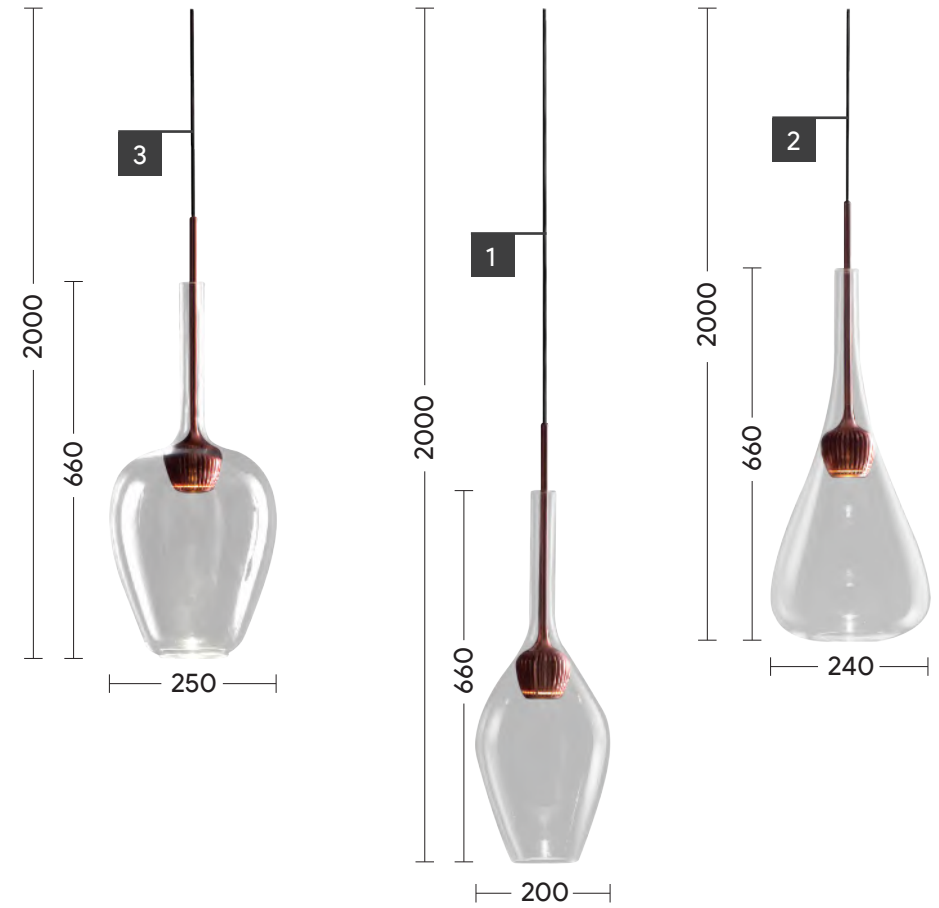

LOTUS

	Product	Lamp	CCT	CRI	IP	Glass	Materials	Price
1	DP20156-1A	5W COB LED	3000K-6000K	80	20	● ○	Glass	15,000 Baht
2	DP20156-1B	5W COB LED	3000K-6000K	80	20	● ○	Glass	15,000 Baht
3	DP20156-1C	5W COB LED	3000K-6000K	80	20	● ○	Glass	15,000 Baht