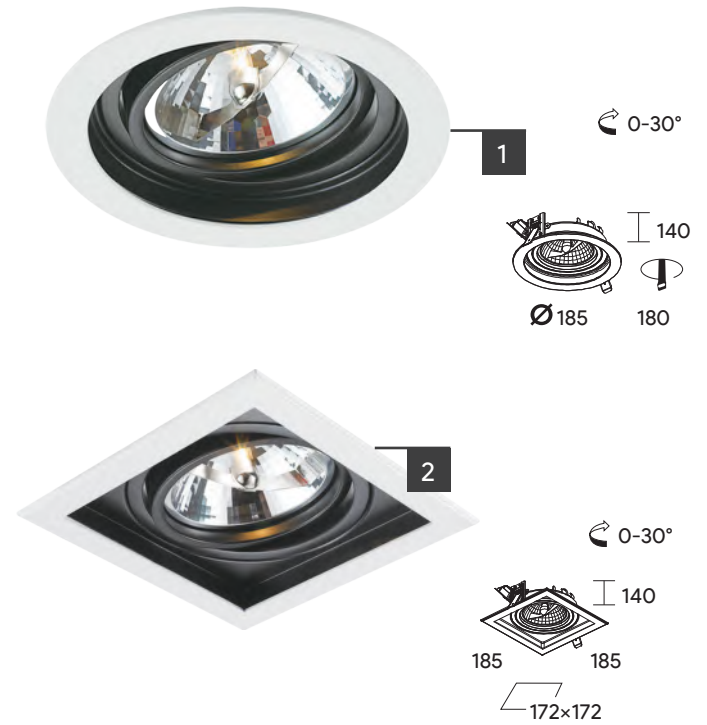

SLICK R | SLICK S

	Product	Lamp	Socket	IP	Color	Materials	Price
1	IC30140	1xQR111 Max 50W	G53	20	○ ● ●	Aluminium	950 Baht
2	IC30141	1xQR111 Max 50W	G53	20	○ ● ●	Aluminium	1,000 Baht