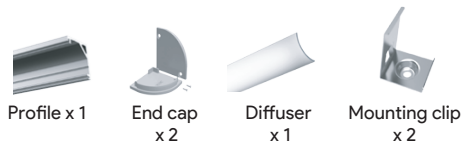

Zinger
Corner R16 ZR051
 Price : 2,100 Baht/m

Lighting Source and Power Supply

Flexible strip

Model	CRI	Lumens	Voltage	Typ.power	LEDs/m
IL10170 8mm	>80	921lm/m	24VDC	9.6W/m	120LEDs

Accessories

Zinger
Corner R30 ZR009
 Price : 2,800 Baht/m