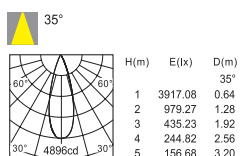

MOON DEEP | MOON OVAL

Product	Lamp	Lumens	CCT	CRI	Beam Angle	IP	Color	Materials	Price
1 IC30237-113W	13W COB LED	1107lm	2700K-6000K	90	15° 22° 35°	20	○ ● ●	Aluminium	2,300 Baht
2 IC30237-213W	2x13W COB LED	2x1107lm	2700K-6000K	90	15° 22° 35°	20	○ ● ●	Aluminium	4,600 Baht