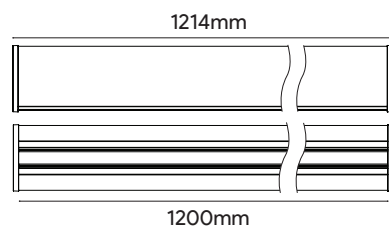

1.2m Luminaire Parameters

Model	IL10182
Length	1213 x φ 120mm
Cover	Diffuser
Lumens	3200lm
Typ.power	32W
CCT	3000K/4000K/6000K
CRI	>80
Input voltage	100-277VAC 50Hz/60Hz
Power factor	>0.95
Beam angle	135°
Power installation	External
Electric grade	Class II
Color	Silver/White/Black
Installation	Pendant