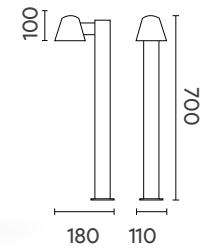

GINA

	Product	Lamp	Socket	IP	Color	Materials	Price
1	71367 Wall Lamp	1xQPAR16 MAX 35W	GU10	44	○ ● ●	Aluminium	1,800 Baht
2	71352 Beacon	1xQPAR16 MAX 35W	GU10	44	○ ● ●	Aluminium	4,600 Baht