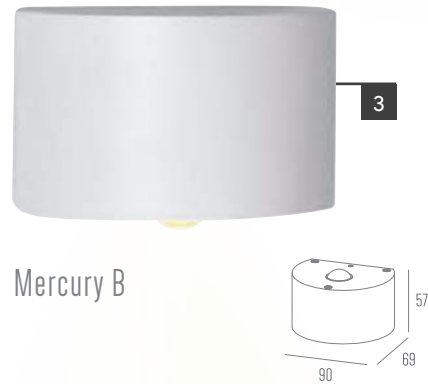

Mercury B

Product	Lamp	CCT	CRI	Beam Angle	IP	Color	Materials	Price
1 W3A0006	4x1W SMD LED	2700K-4000K	80	90°	20	○ ● ●	Die-cast Aluminium	3,600 Baht
2 W3A0122	2x3W SMD LED	2700K-4000K	80	90°	20	○ ● ●	Die-cast Aluminium	4,400 Baht
3 W3A0120	3W SMD LED	2700K-4000K	80	90°	20	○ ● ●	Die-cast Aluminium	2,500 Baht

Product	Lamp	CCT	CRI	Beam Angle	IP	Color	Materials	Price
1 W3A0066	1.4W SMD LED	2700K-4000K	80	90°	20	○ ● ●	Die-cast Aluminium	1,900 Baht
2 R3B0018	1W SMD LED	2700K-4000K	80	90°	20	○ ● ●	Die-cast Aluminium	1,500 Baht
3 IW30016	1W SMD LED	2700K-4000K	80	90°	20	○ ● ●	Die-cast Aluminium	2,250 Baht
4 IW30018	3.5W SMD LED	2700K-4000K	80	90°	20	○ ● ●	Die-cast Aluminium	1,750 Baht