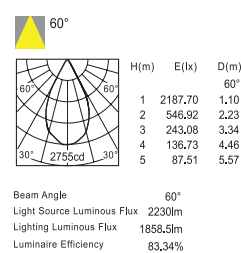

MOON R

Product	Lamp	Lumens	CCT	CRI	Beam Angle	IP	Color	Materials	Price
1	IC30233-13W 13W COB LED	798lm	2700K-6000K	90	60°	20	○ ● ●	Aluminium	2,200 Baht
2	IC30234-23W 23W COB LED	1858lm	2700K-6000K	90	60°	20	○ ● ●	Aluminium	3,100 Baht

MOON S | MOON S2

Product	Lamp	Lumens	CCT	CRI	Beam Angle	IP	Color	Materials	Price
1	IC30235-113W 13W COB LED	1107lm	2700K-6000K	90	15° 22° 35°	20	○ ● ●	Aluminium	2,300 Baht
2	IC30235-213W 2x13W COB LED	2x1107lm	2700K-6000K	90	15° 22° 35°	20	○ ● ●	Aluminium	4,600 Baht