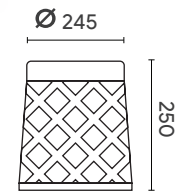

SHADOW

	Product	Lamp	CCT	CRI	IP	Color	Materials	Price
1	72311 Bollard	10W SMD LED	3000K-6000K	80	65	○ ● ●	Aluminium	11,000 Baht