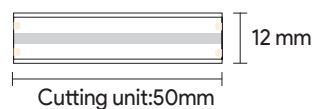

Basic Parameters

Size	5000 x 13 x 12mm
Cutting unit	50mm
Input voltage	24VDC
Input current	0.4A/1m & 2A/5m
Typ.power	9.6W/m
Max.power	10.6W/m
Bend radius	>60mm

Recommended Accessories

Aluminum clip	L: 25mm, with screws	
Aluminum carrier	L: 1000mm, with screws	
End cap	One outgoing end cap + one plug	
Waterproof wire	L:0.5m, 2P:2 x 0.5mm²	
Waterproof wire	L:2m, 2P:2 x 0.5mm²	
Gum filler	10ml/pcs