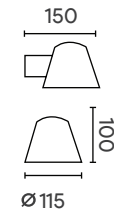

GINA

	Product	Lamp	Socket	IP	Color	Materials	Price
1	71367 Wall Lamp	1xQPAR16 MAX 35W	GU10	44	○ ● ●	Aluminium	1,800 Baht
2	71352 Beacon	1xQPAR16 MAX 35W	GU10	44	○ ● ●	Aluminium	4,600 Baht