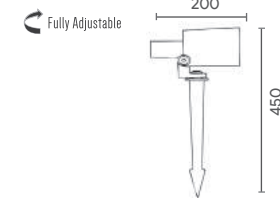

Shine Mask Spike