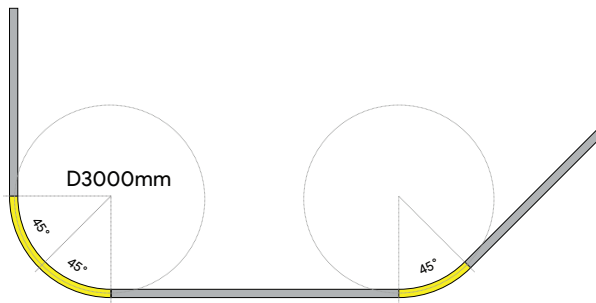

Installation Accessories

- Pendant cable (with junction box) PY-SSXX 2m/4m
- Pendant cable PN-SXX 2m/4m

Others

- Diffuser CV-AS3535-20000 20m

Application

Height	Eavg, Emax	Angle: 116.16deg	Diameter
1m	75.15, 289.2lx		321.06cm
2m	18.79, 72.31lx		642.11cm
3m	8.350, 32.14lx		963.17cm
5m	3.006, 11.57lx		1605.29cm
7m	1.534, 5.903lx		2247.40cm