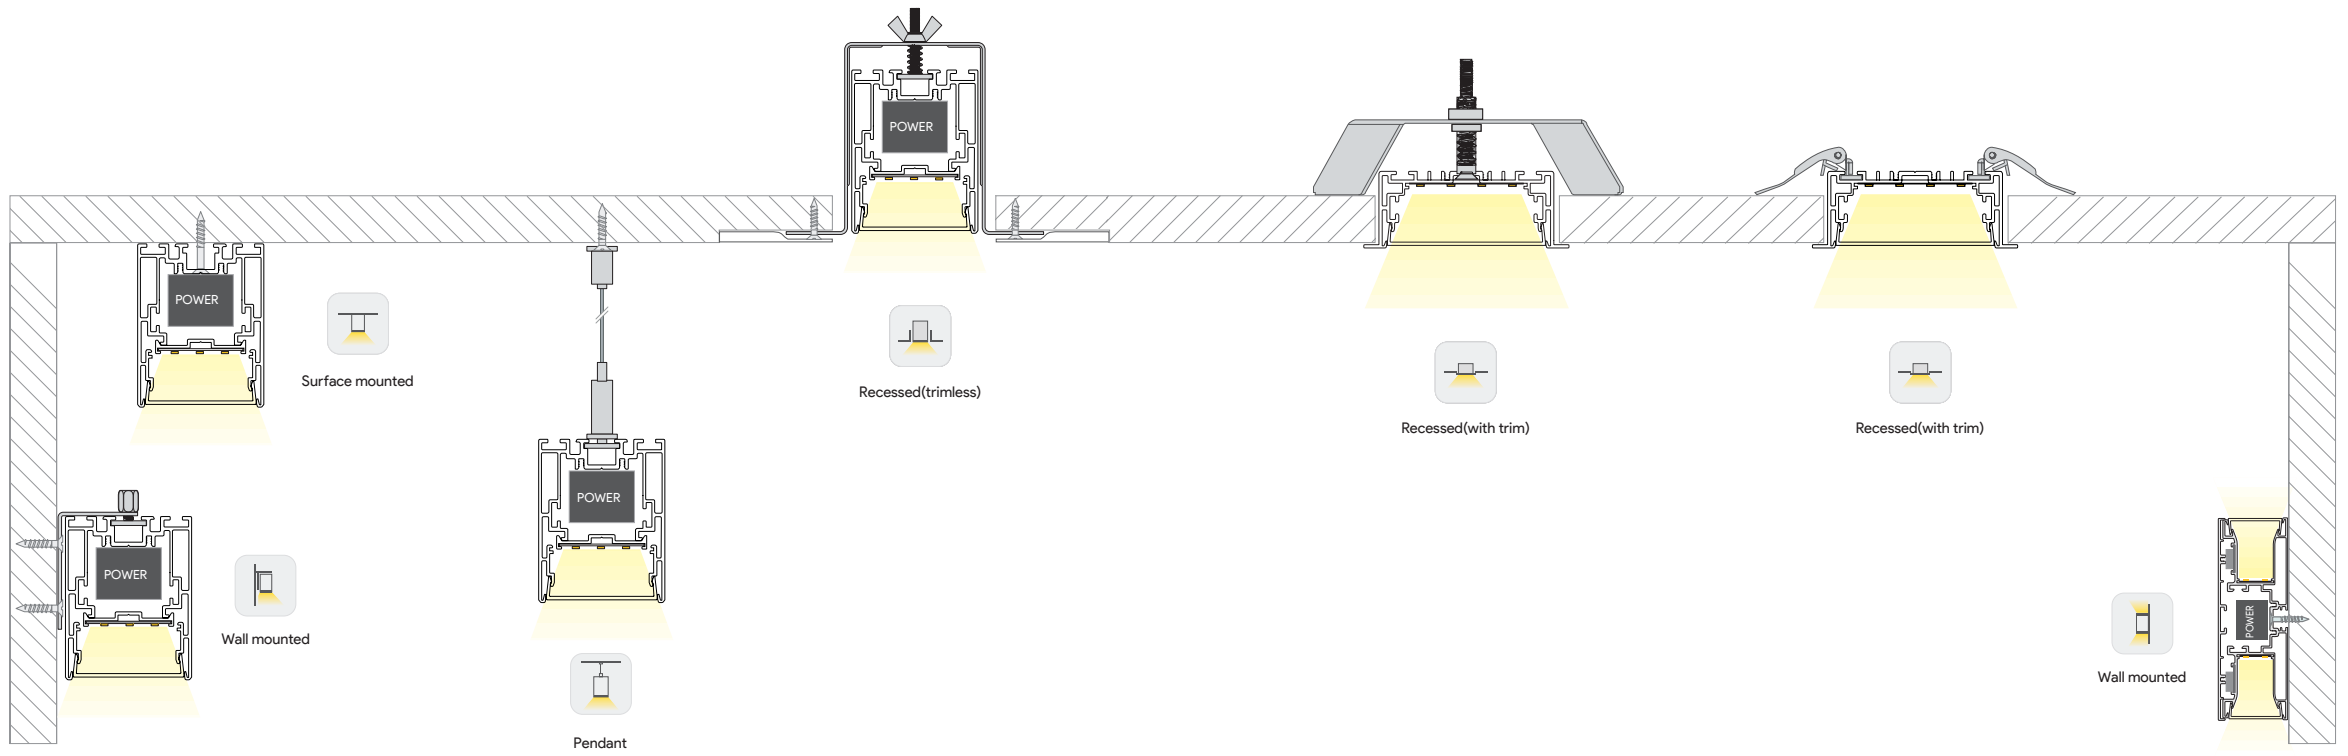

Installation