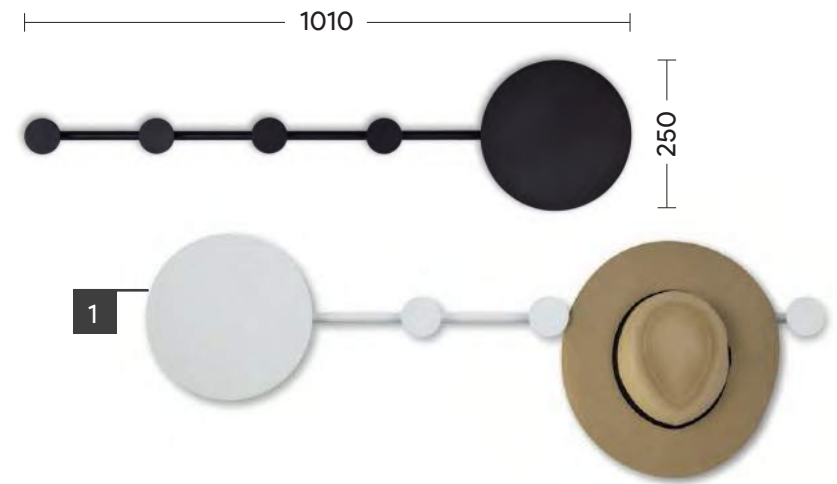

HAN

	Product	Lamp	CCT	CRI	IP	Color	Materials	Price	
1	01000 01001	White Black	6W SMD LED	2700K	80	20	●	Metal	7,600 Baht