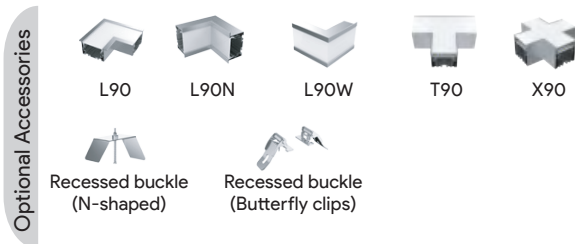

Pendant

Recessed

Surface mounted

Wall mounted

Interconnection Instruction

Zinger
Recess 55 ZR033
 Price : 4,900 Baht/m

Lighting Source and Power Supply

Flexible strip	CRI	Lumens	Voltage	Typ.power	LEDs/m
Model IL10024G2 20mm	> 80	2000lm/m	24VDC	20W/m	280LEDs