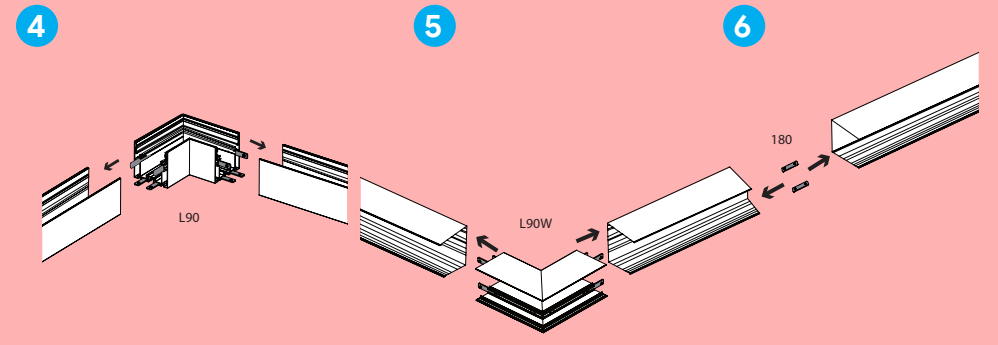

Pendant

Recessed

Surface mounted

Wall mounted

Interconnection Instruction

Zinger
Recess 55 ZR033
 Price : 4,900 Baht/m

Lighting Source and Power Supply

Flexible strip	CRI	Lumens	Voltage	Typ.power	LEDs/m
Model IL10024G2 20mm	> 80	2000lm/m	24VDC	20W/m	280LEDs