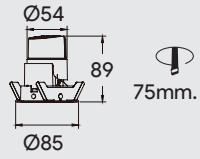

1

2

1

2

OPTIC W

Product	Lamp	Lumens	CCT	CRI	Beam Angle	IP	Color	Materials	Price
1 IC30218-5W	5W COB LED	289lm	2700K-6000K	90	45°	20	○ ● ●	Aluminium	2,600 Baht
2 IC30218-8W	8W COB LED	625lm	2700K-6000K	90	45°	20	○ ● ●	Aluminium	2,900 Baht

OPTIC W

Product	Lamp	Lumens	CCT	CRI	Beam Angle	IP	Color	Materials	Price
1 IC30232-5W	5W COB LED	289lm	2700K-6000K	90	45°	20	○ ● ●	Aluminium	2,900 Baht
2 IC30232-8W	8W COB LED	625lm	2700K-6000K	90	45°	20	○ ● ●	Aluminium	3,400 Baht