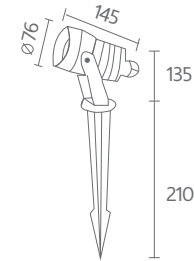

Shine Cap Spike

Shine Cap Mount

Shine Mask Spike

	Product	Lamp	Socket	IP	Color	Materials	Price
1	LUE2021	PAR38 Max120W	E27	65	○ ● ●	Aluminium	2,650 Baht
2	EG30002	PAR38 Max120W	E27	65	○ ● ●	Aluminium	2,450 Baht
3	LUE2011	PAR38 Max120W	E27	65	○ ● ●	Aluminium	2,450 Baht