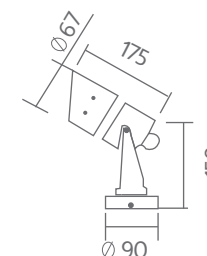

KLONE 10

KLONE 15

PROJECT 7 SURFACE | PROJECT 13 SURFACE

	Product	Lamp	CCT	CRI	Beam Angle	IP	Color	Materials	Price
1	UG30052	10W	2700K,3000K,4000K,6000K	90	13° 23°	65	○●●	Aluminium	4,800 Baht
2	UG30053	15W	2700K,3000K,4000K,6000K	90	13° 23°	65	○●●	Aluminium	7,500 Baht

	Product	Lamp	CCT	CRI	Beam Angle	IP	Color	Materials	Price
1	ES40048	7W	2700K,3000K,4000K,6000K	80	13° 23°	65	○●●	Aluminium	6,000 Baht
2	ES40049	13W	2700K,3000K,4000K,6000K	80	13° 23°	65	○●●	Aluminium	8,500 Baht