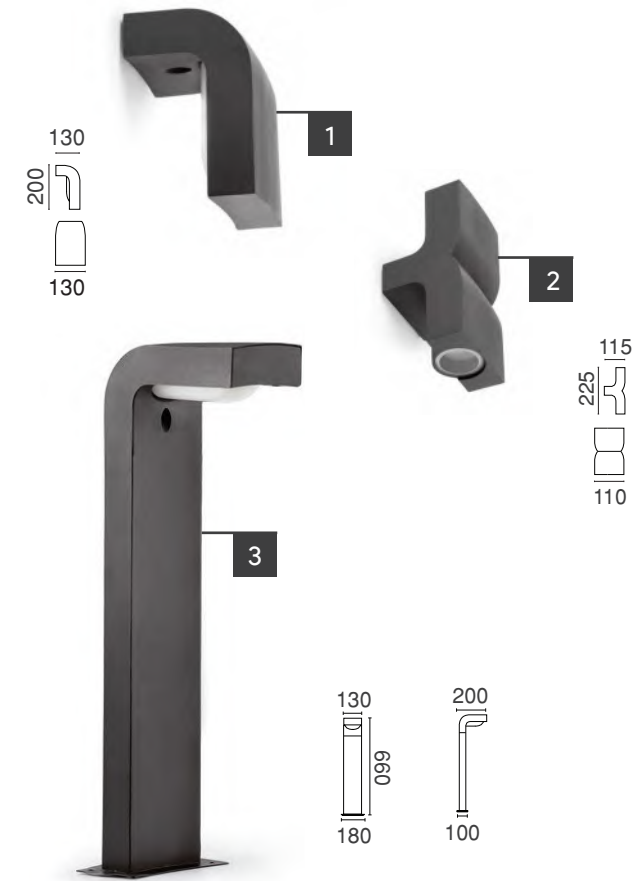

KLAMP

	Product	Lamp	Socket	IP	Color	Materials	Price
1	74409 Wall 1 Way	1xTC-DSE MAX 15W	E27	44	○ ● ●	Aluminium Polycarbonate Diffuser	3,800 Baht
2	74408 Wall 2 Way	2xQPAR16 MAX 35W	GU10	44	○ ● ●	Aluminium Polycarbonate Diffuser	3,300 Baht
3	74411 Bollard	1xTC-DSE MAX 15W	E27	44	○ ● ●	Aluminium Polycarbonate Diffuser	9,000 Baht