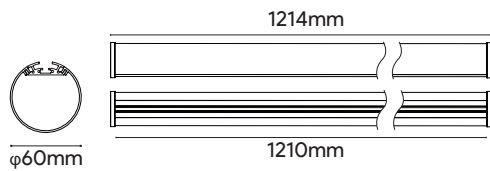

1.2m Luminaire Parameters

Model	IL10183
Length	1214 x φ 60mm
Cover	Diffuser
Lumens	2400lm
Typ.power	26W
CCT	3000K/4000K/6000K
CRI	>80
Input voltage	100-277VAC 50Hz/60Hz
Power factor	>0.95
Beam angle	140°
Power installation	External
Electric grade	Class II
Color	Silver/White/Black
Installation	Pendant