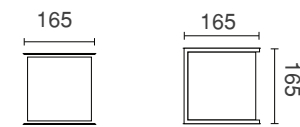

KUBICK

	Product	Lamp	Socket	IP	Color	Materials	Price
1	70715 Wall Light	1xTC-DSE MAX 60W	E27	44	○ ● ●	Aluminium	4,000 Baht