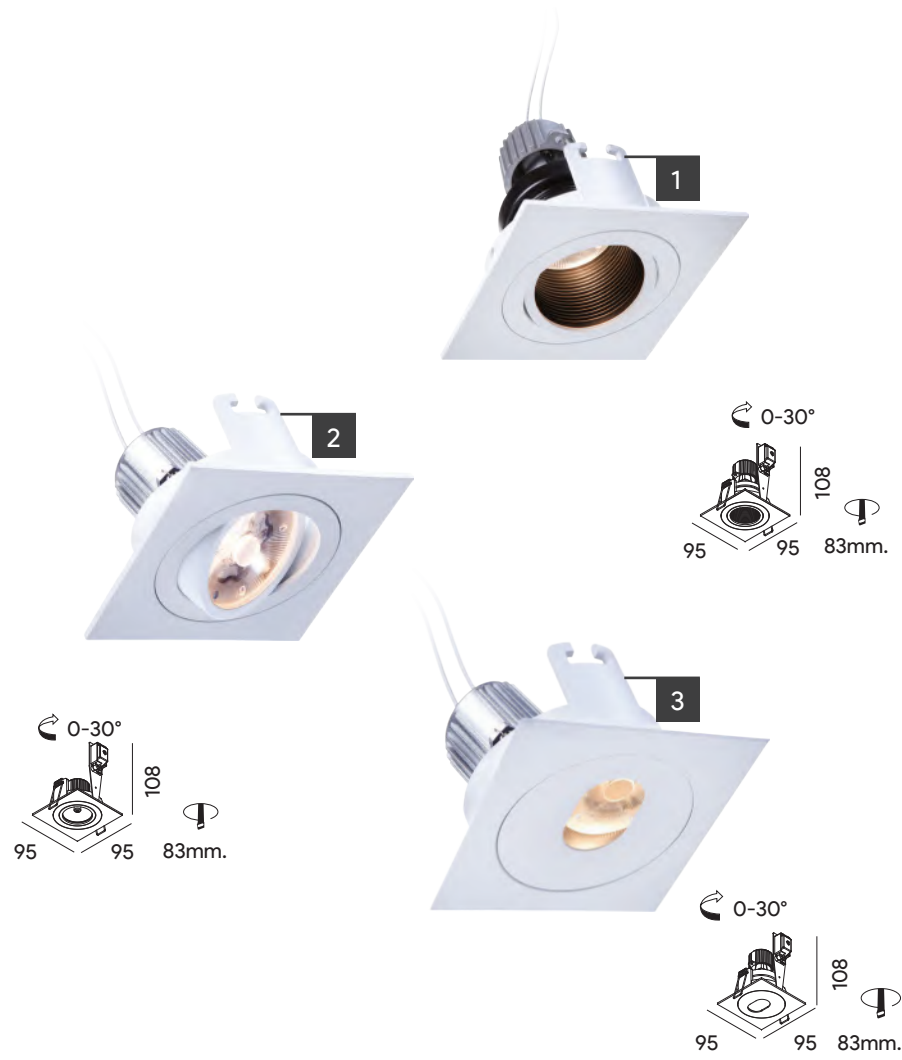

RECCO

	Product	Lamp	Socket	IP	Color	Materials	Price
1	R4B0033	1xQR-CBC51 Max 50W	GU5.3	20	○ ● ●	Aluminium	660 Baht
2	R4B0032	1xQR-CBC51 Max 50W	GU5.3	20	○ ● ●	Aluminium	590 Baht
3	R4B0030	1xQR-CBC51 Max 50W	GU5.3	20	○ ● ●	Aluminium	590 Baht