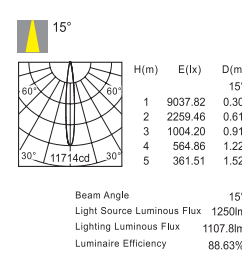

MOON R

Product	Lamp	Lumens	CCT	CRI	Beam Angle	IP	Color	Materials	Price
1	IC30233-13W 13W COB LED	798lm	2700K-6000K	90	60°	20	○ ● ●	Aluminium	2,200 Baht
2	IC30234-23W 23W COB LED	1858lm	2700K-6000K	90	60°	20	○ ● ●	Aluminium	3,100 Baht

MOON S | MOON S2

Product	Lamp	Lumens	CCT	CRI	Beam Angle	IP	Color	Materials	Price
1	IC30235-113W 13W COB LED	1107lm	2700K-6000K	90	15° 22° 35°	20	○ ● ●	Aluminium	2,300 Baht
2	IC30235-213W 2x13W COB LED	2x1107lm	2700K-6000K	90	15° 22° 35°	20	○ ● ●	Aluminium	4,600 Baht