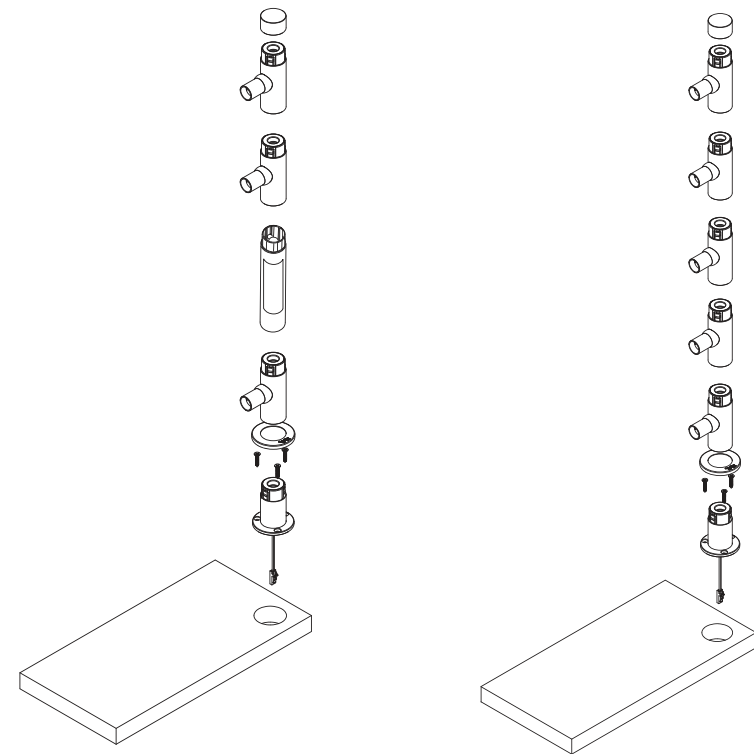

Accessories

1 Curcuit 3 Curcuit

Accessories

1 Curcuit 3 Curcuit

Installation

BAMBOO

BAMBOO

Product	Lamp	CCT	CRI	Beam Angle	IP	Color	Materials	Price
1 IS30007	5x1.4W SMD LED	2700K-6000K	90	15° 25°	20	○ ● ●	Aluminium	9,500 Baht