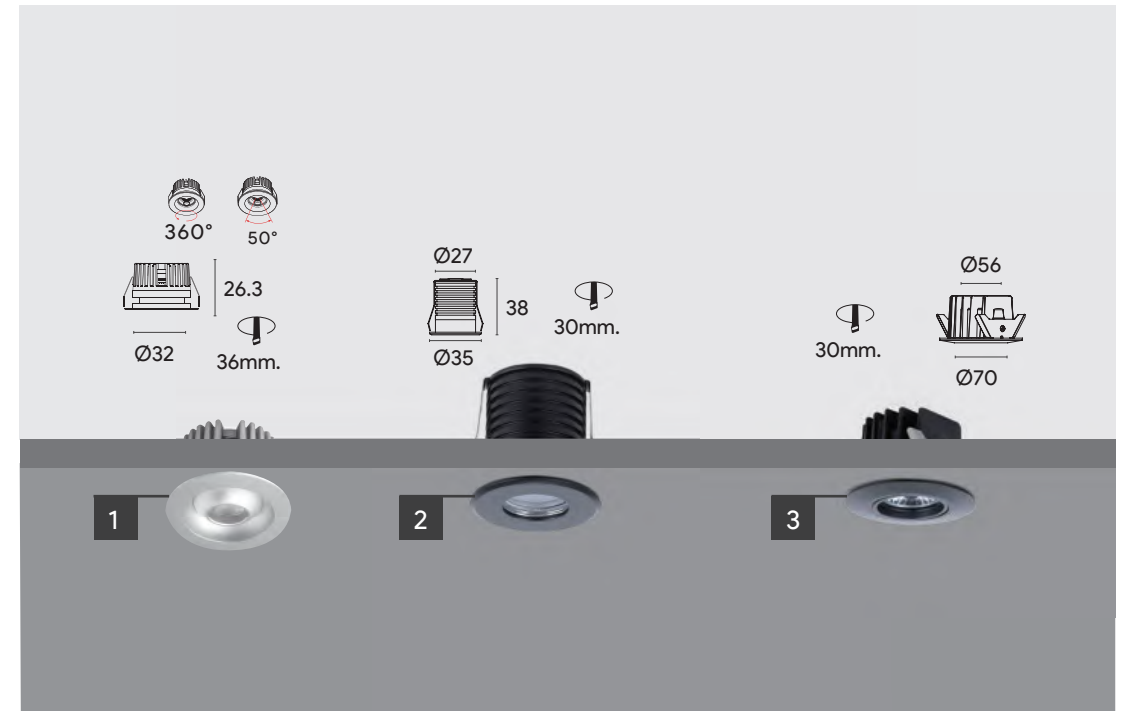

SHELF A | SHELF B | SHELF C

	Product	Lamp	CCT	CRI	Beam Angle	IP	Color	Materials	Price
1	IS30011-3W	3W SMD LED	2700K-6000K	90	10° 15° 30° 50°	20	○ ● ●	Aluminium	1,300 Baht

	Product	Lamp	Lumens	CCT	CRI	Beam Angle	IP	Color	Materials	Price
1	IC30177-1W	1.4W SMD LED	51lm	3000K-5000K	80	15° 25°	20	○ ● ●	Aluminium	1,500 Baht
2	IC30219-3W	3W SMD LED	181lm	2700K-6000K	93	10° 15° 30° 50°	44	○ ● ●	Aluminium	1,300 Baht
3	IC30301-5W	5W SMD LED	410lm	2700K-6000K	93	18° 24° 36° 60°	44	○ ● ●	Aluminium	2,600 Baht
3.1	IC30301-8W	8W SMD LED	548lm	2700K-6000K	93	18° 24° 36° 60°	44	○ ● ●	Aluminium	2,900 Baht