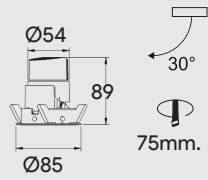

5W Ra>90

Beam Angle	H(m)	E(lx)	D(m)	Beam Angle	H(m)	E(lx)	D(m)	Beam Angle	H(m)	E(lx)	D(m)	Beam Angle	H(m)	E(lx)	D(m)
8°	1	13448	0,15	12°	1	8026	0,23	24°	1	3628	0,37	36°	1	1694	0,60
	2	3362	0,30		2	2006	0,46		2	907,0	0,74		2	423,5	1,20
	3	1494	0,45		3	891,8	0,69		3	403,1	1,12		3	188,2	1,80
	4	840,5	0,60		4	501,6	0,93		4	226,8	1,49		4	105,9	2,40
	5	537,9	0,75		5	321,0	1,16		5	145,1	1,86		5	67,76	3,00

Light Source Luminous Flux 619lm
Lighting Luminous Flux 506,5lm
Luminaire Efficiency 81,8%

18W Ra>90

Beam Angle	H(m)	E(lx)	D(m)	Beam Angle	H(m)	E(lx)	D(m)	Beam Angle	H(m)	E(lx)	D(m)
15°	1	13095,33	0,31	22°	1	8535,19	0,41	35°	1	4838,18	0,59
	2	3273,83	0,63		2	2133,80	0,81		2	1209,55	1,18
	3	1455,04	0,94		3	948,35	1,22		3	1209,55	1,76
	4	818,46	1,25		4	533,45	1,62		4	302,39	2,35
	5	523,81	1,56		5	341,41	2,03		5	302,39	2,94

Light Source Luminous Flux 1740lm
Lighting Luminous Flux 1573,9lm
Luminaire Efficiency 90,45%

8W Ra>90

Beam Angle	H(m)	E(lx)	D(m)	Beam Angle	H(m)	E(lx)	D(m)	Beam Angle	H(m)	E(lx)	D(m)	Beam Angle	H(m)	E(lx)	D(m)
18°	1	2511	0,39	24°	1	2059	0,45	36°	1	1223	0,64	60°	1	613,4	1,06
	2	627,9	0,78		2	514,7	0,90		2	305,7	1,29		2	153,3	2,13
	3	279,0	1,17		3	228,8	1,36		3	135,9	1,94		3	68,15	3,19
	4	157,0	1,56		4	128,7	1,81		4	76,42	2,59		4	38,34	4,26
	5	100,5	1,95		5	82,36	2,26		5	48,91	3,24		5	24,54	5,33

Light Source Luminous Flux 666lm
Lighting Luminous Flux 483,7lm
Luminaire Efficiency 72,6%

23W Ra>90

Beam Angle	H(m)	E(lx)	D(m)	Beam Angle	H(m)	E(lx)	D(m)	Beam Angle	H(m)	E(lx)	D(m)
15°	1	16769,94	0,31	22°	1	11034,76	0,41	35°	1	6170,04	0,59
	2	4192,48	0,63		2	2758,69	0,81		2	1542,51	1,18
	3	1863,33	0,94		3	1226,08	1,22		3	685,56	1,76
	4	1048,12	1,25		4	689,67	1,62		4	385,63	2,35
	5	670,80	1,56		5	441,39	2,03		5	246,80	2,94

Light Source Luminous Flux 2230lm
Lighting Luminous Flux 2018,8lm
Luminaire Efficiency 90,53%

OPTIC A

OPTIC A