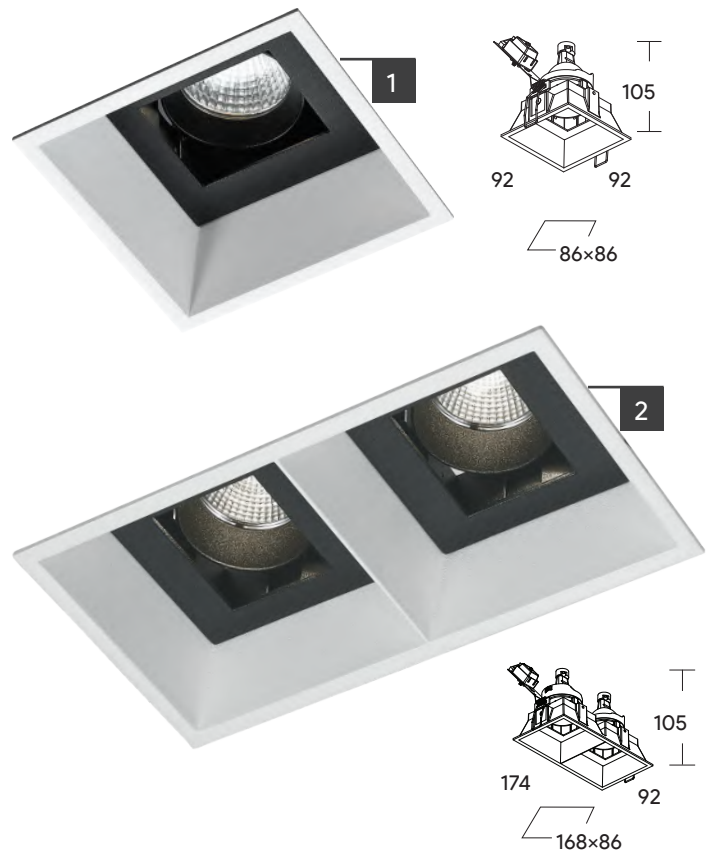

ZIBRA 1 | ZIBRA 2

	Product	Lamp	Socket	IP	Color	Materials	Price
1	IC30136-1	1xQR-CBC51 Max 50W	GU5.3	20	○ ● ●	Aluminium	650 Baht
2	IC30136-2	2xQR-CBC51 Max 50W	GU5.3	20	○ ● ●	Aluminium	1,350 Baht