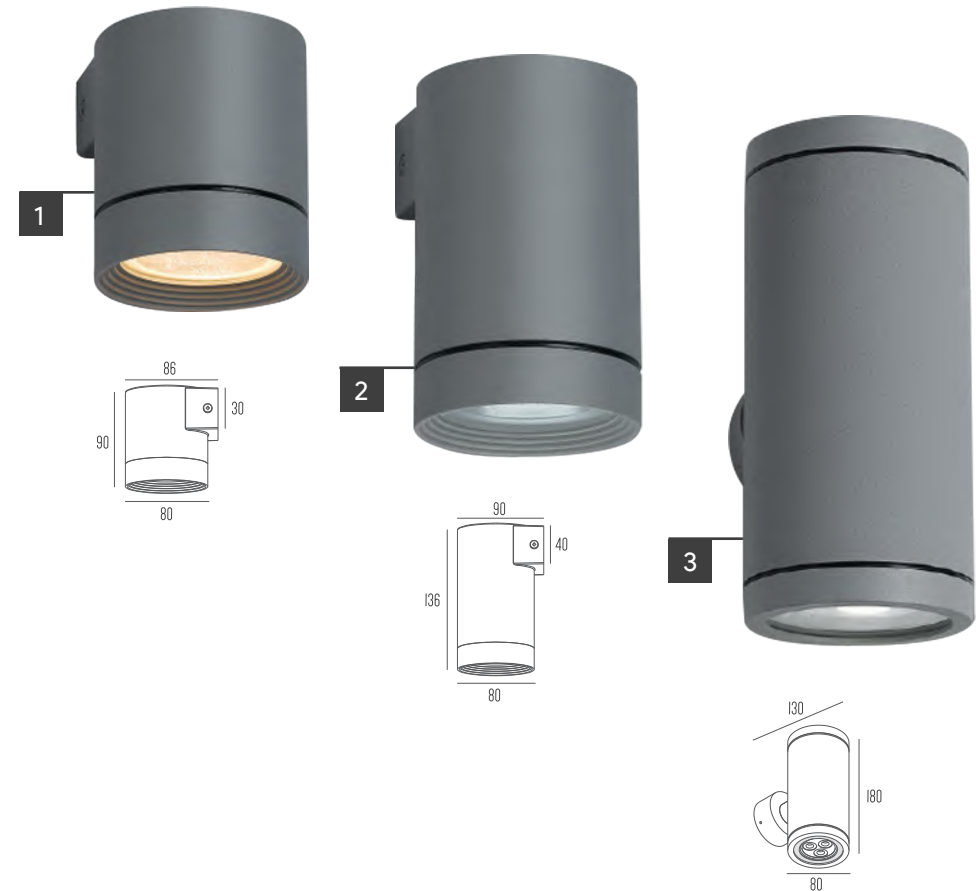

JETZ

	Product	Lamp	Socket	IP	Color	Materials	Price
1	EC20002	1xTC-DSE MAX 15W	E27	55	○ ● ●	Aluminium	1,350 Baht
2	EC20001	1xTC-DSE MAX 15W	E27	55	○ ● ●	Aluminium	1,500 Baht

	Product	Lamp	Socket	IP	Color	Materials	Price
1	W4A0006	1xQPAR16 MAX 50W	GU10	54	○ ● ●	Aluminium	1,400Baht
2	W2A0003	1xTC-DSE MAX 8W	E27	54	○ ● ●	Aluminium	2,100 Baht
3	W4A0005	2xQPAR16 MAX 50W	GU10	54	○ ● ●	Aluminium	2,800 Baht