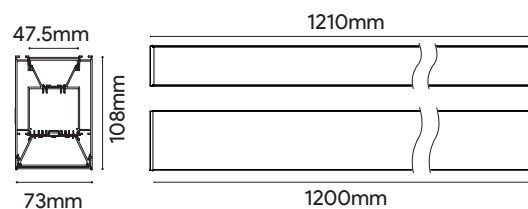

1.2m Luminaire Parameters

Flexible Strip Model	IL10141 19.2W 6/100mm	ZR052-DA
Length	1210x73x108mm	1210x73x108mm
Cover	Diffuser	UGR filter diffuser
Lumens	(up)1800lm (down)4200lm (up)1800lm (down)2400lm	(up)1800lm (down)3300lm (up)1800lm (down)1900lm
Typ.power	(up)19.2W (down)36W (up)19.2W (down)18W	(up)19.2W (down)36W (up)19.2W (down)18W
CCT	3000K/4000K/6000K	3000K/4000K/6000K
CRI	>80	>80
Input voltage	100-277VAC 50Hz/60Hz	100-277VAC 50Hz/60Hz
Power factor	>0.95	>0.95
Beam angle	105°	85°
Power installation	Internal	Internal
Electric grade	Class II	Class II
Color	Silver/White/Black	Silver/White/Black
Installation	Pendant	Pendant