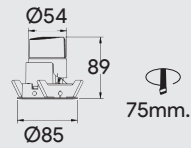

5W Ra>90

18W Ra>90

8W Ra>90

23W Ra>90

OPTIC F

OPTIC F

Product Lamp Lumens CCT CRI Beam Angle IP Color Materials Price

1	IC30230-5W	5W COB LED	332lm	2700K-6000K	90	8° 12° 24° 36° 60°	20	○ ● ●	Aluminium	2,000 Baht
2	IC30230-8W	8W COB LED	530lm	2700K-6000K	90	8° 12° 24° 36° 60°	20	○ ● ●	Aluminium	2,500 Baht

Product Lamp Lumens CCT CRI Beam Angle IP Color Materials Price

1	IC30302-13W	18W COB LED	1505lm	2700K-6000K	90	8° 12° 24° 36° 60°	20	○ ● ●	Aluminium	3,500 Baht
2	IC30302-23W	23W COB LED	2025lm	2700K-6000K	90	8° 12° 24° 36° 60°	20	○ ● ●	Aluminium	4,500 Baht

Accessories

Accessories