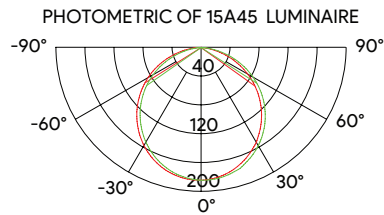

Height	Eavg, Emax	Diameter
1m	51.52, 181.6lx	298.41cm
2m	12.88, 45.41lx	596.83cm
3m	5.725, 20.18lx	895.24cm
5m	2.061, 7.265lx	1492.07cm
7m	1.052, 3.707lx	2088.90cm

Angle: 112.34deg

Application :

Interconnection Accessories