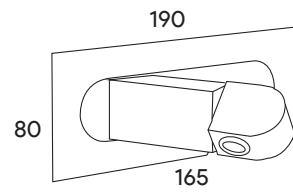

ROBOT

	Product	Lamp	Lumens	CCT	CRI	Beam Angle	IP	Color	Materials	Price
1	DW20025	3W SMD LED	140lm	3000K	80	30°	20		Aluminium + Steel	3,200 Baht