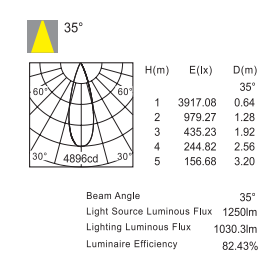

MOON R

Product	Lamp	Lumens	CCT	CRI	Beam Angle	IP	Color	Materials	Price
1	IC30233-13W 13W COB LED	798lm	2700K-6000K	90	60°	20	○ ● ●	Aluminium	2,200 Baht
2	IC30234-23W 23W COB LED	1858lm	2700K-6000K	90	60°	20	○ ● ●	Aluminium	3,100 Baht

MOON S | MOON S2

Product	Lamp	Lumens	CCT	CRI	Beam Angle	IP	Color	Materials	Price
1	IC30235-113W 13W COB LED	1107lm	2700K-6000K	90	15° 22° 35°	20	○ ● ●	Aluminium	2,300 Baht
2	IC30235-213W 2x13W COB LED	2x1107lm	2700K-6000K	90	15° 22° 35°	20	○ ● ●	Aluminium	4,600 Baht