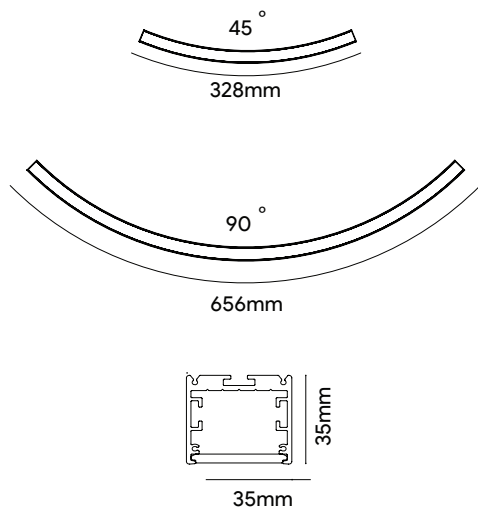

Ø800mm, Curve 90° (Lighting Downward),
45° Rigid Modular

Ø800mm, Curve 45° (Lighting Downward),
45° Rigid Modular

Ø1500mm, Curve 90° (Lighting Downward),
45° Rigid Modular

Ø1500mm, Curve 45° (Lighting Downward),
45° Rigid Modular

Ø1500mm, Curve 90° (Lighting Inward),
Flexible Strip

Ø1500mm, Curve 90° (Lighting Outward),
Flexible Strip

Ø3000mm, Curve 45° (Lighting Downward),
22.5° Rigid Modular

Straight Line (2500mm),
Rigid Module (499mm)

Zinger Curve 35 45° / 90°

New Price 1,500 Baht/m (45°)/Unit
2,000 Baht/m (90°)/Unit

Application

Height	Eavg, Emax	Angle:116.12deg	Diameter
1m	19.36,74.70lx		320.81cm
2m	4.840,18.68lx		641.62cm
3m	2.151,8.300lx		962.42cm
5m	0.7743,2.988lx		1604.04cm
7m	0.3951,1.524lx		2245.66cm

Height	Eavg, Emax	Diameter
1m	51.52, 181.6lx	298.41cm
2m	12.88, 45.41lx	596.83cm
3m	5.725, 20.18lx	895.24cm
5m	2.061, 7.265lx	1492.07cm
7m	1.052, 3.707lx	2088.90cm

Angle: 112.34deg

Application :

Interconnection Accessories