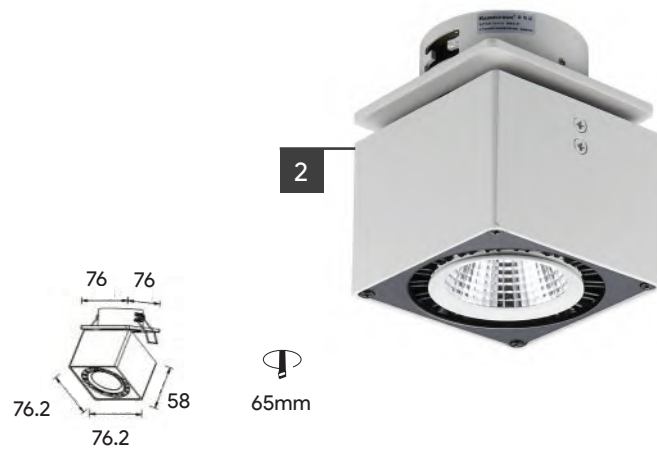

COBRA R | COBRA S

WASHER 10W | SURF E1 | SURF E2

	Product	Lamp	Lumens	CCT	CRI	Beam Angle	IP	Color	Materials	Price
1	IC30248-12W	12W COB LED	950lm	2700K-6000K	80	15° 24° 35°	20	○ ● ●	Aluminium	2,600 Baht
2	IC30249-12W	12W COB LED	950lm	2700K-6000K	80	15° 24° 35°	20	○ ● ●	Aluminium	4,800 Baht

	Product	Lamp	Lumens	CCT	CRI	Beam Angle	IP	Color	Materials	Price
1	IC30246-10W	10W SMD LED	570lm	2700K-6000K	90	18°	20	○ ● ●	Aluminium	2,900 Baht

	Product	Lamp	Socket	IP	Color	Materials	Price
2	IC40010	1XTC-DSE	E27	65	○ ● ●	Aluminium Housing	1,400 Baht
3	IC40011	2XTC-DSE	E27	65	○ ● ●	Aluminium Housing	2,500 Baht