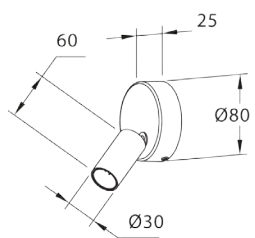

ROBOT

	Product	Lamp	Lumens	CCT	CRI	Beam Angle	IP	Color	Materials	Price
1	DW20025	3W SMD LED	140lm	3000K	80	30°	20		Aluminium + Steel	3,200 Baht

AUREA

	Product	Lamp	Lumens	CCT	CRI	Beam Angle	IP	Color	Materials	Price
1	62115	6W SMD LED	230lm	2700K	80	30°	20	○ ● ●	Steel+Aluminium	3,600 Baht