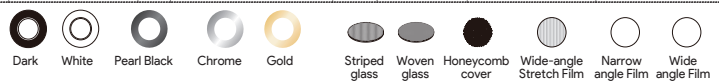

Accessories