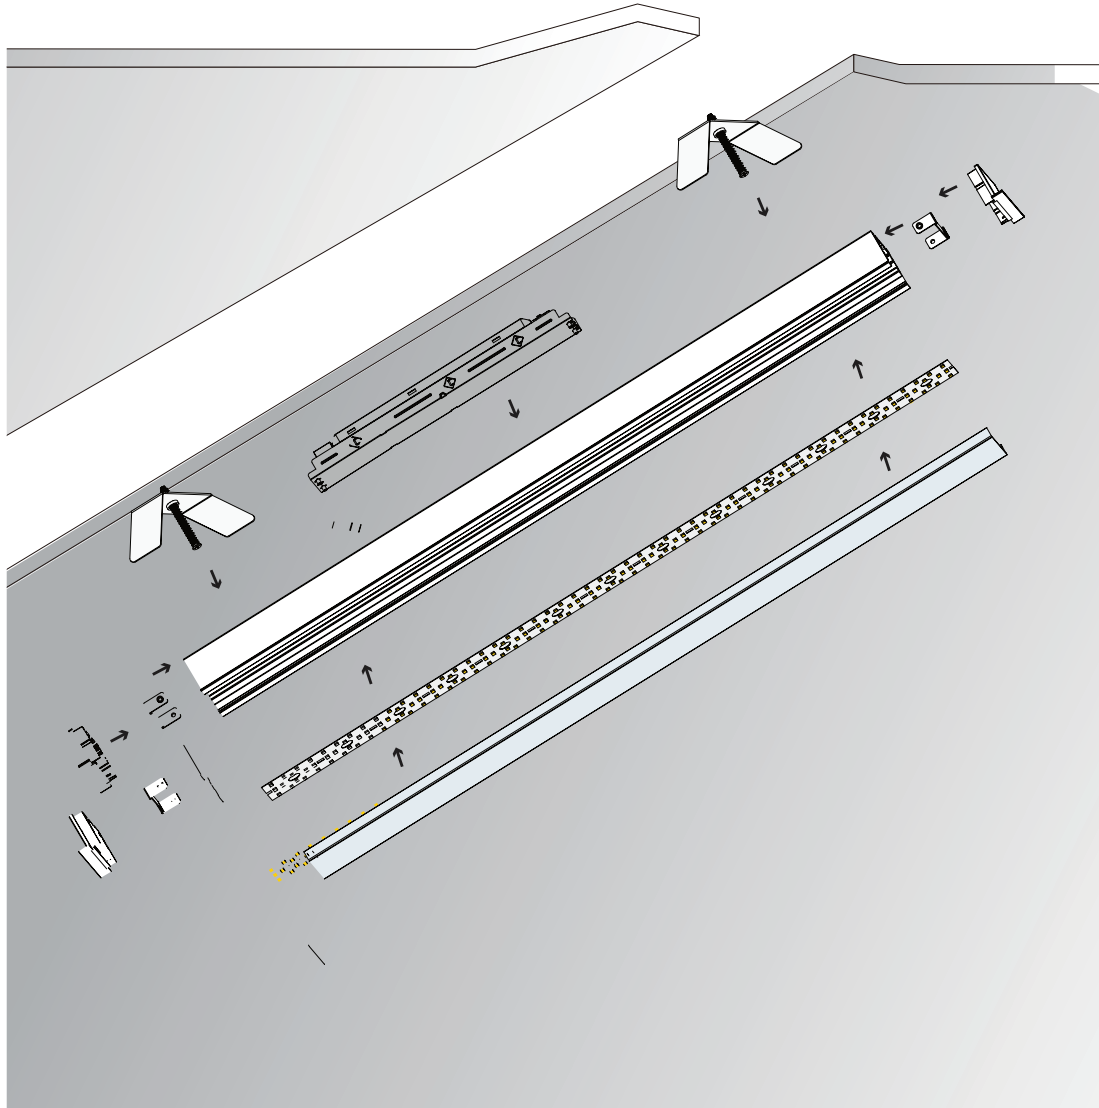

Recessed (N-shaped)