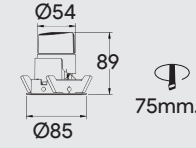

5W Ra>90

18W Ra>90

8W Ra>90

23W Ra>90

OPTIC F

OPTIC F

Product Lamp Lumens CCT CRI Beam Angle IP Color Materials Price

1	IC30230-5W	5W COB LED	332lm	2700K-6000K	90	8° 12° 24° 36° 60°	20	○ ● ●	Aluminium	2,000 Baht
2	IC30230-8W	8W COB LED	530lm	2700K-6000K	90	8° 12° 24° 36° 60°	20	○ ● ●	Aluminium	2,500 Baht

Product Lamp Lumens CCT CRI Beam Angle IP Color Materials Price

1	IC30302-13W	18W COB LED	1505lm	2700K-6000K	90	8° 12° 24° 36° 60°	20	○ ● ●	Aluminium	3,500 Baht
2	IC30302-23W	23W COB LED	2025lm	2700K-6000K	90	8° 12° 24° 36° 60°	20	○ ● ●	Aluminium	4,500 Baht

Accessories

Accessories