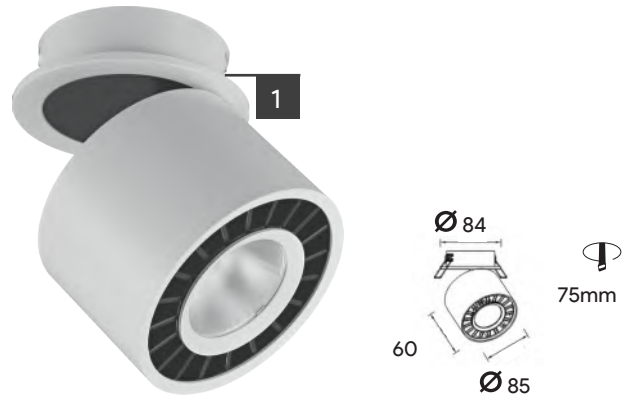

COBRA R | COBRA S

WASHER 10W | SURF E1 | SURF E2

	Product	Lamp	Lumens	CCT	CRI	Beam Angle	IP	Color	Materials	Price
1	IC30248-12W	12W COB LED	950lm	2700K-6000K	80	15° 24° 35°	20	○ ● ●	Aluminium	2,600 Baht
2	IC30249-12W	12W COB LED	950lm	2700K-6000K	80	15° 24° 35°	20	○ ● ●	Aluminium	4,800 Baht

	Product	Lamp	Lumens	CCT	CRI	Beam Angle	IP	Color	Materials	Price
1	IC30246-10W	10W SMD LED	570lm	2700K-6000K	90	18°	20	○ ● ●	Aluminium	2,900 Baht

	Product	Lamp	Socket	IP	Color	Materials	Price
2	IC40010	1XTC-DSE	E27	65	○ ● ●	Aluminium Housing	1,400 Baht
3	IC40011	2XTC-DSE	E27	65	○ ● ●	Aluminium Housing	2,500 Baht