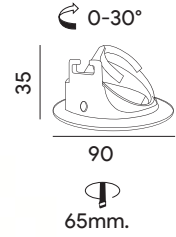

COSMO

Product	Lamp	Socket	IP	Color	Materials	Price
1 IR40048	1xQR-CBC51 Max 50W	GU5.3	20	○ ● ●	Aluminium	380 Baht