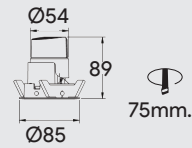

5W Ra>90

18W Ra>90

8W Ra>90

23W Ra>90

OPTIC F

OPTIC F

Product Lamp Lumens CCT CRI Beam Angle IP Color Materials Price

1	IC30230-5W	5W COB LED	332lm	2700K-6000K	90	8° 12° 24° 36° 60°	20	○ ● ●	Aluminium	2,000 Baht
2	IC30230-8W	8W COB LED	530lm	2700K-6000K	90	8° 12° 24° 36° 60°	20	○ ● ●	Aluminium	2,500 Baht

Product Lamp Lumens CCT CRI Beam Angle IP Color Materials Price

1	IC30302-13W	18W COB LED	1505lm	2700K-6000K	90	8° 12° 24° 36° 60°	20	○ ● ●	Aluminium	3,500 Baht
2	IC30302-23W	23W COB LED	2025lm	2700K-6000K	90	8° 12° 24° 36° 60°	20	○ ● ●	Aluminium	4,500 Baht

Accessories

Accessories