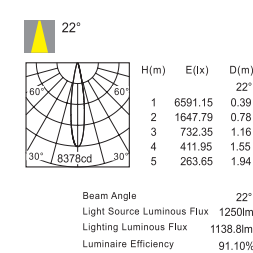

MOON R

Product	Lamp	Lumens	CCT	CRI	Beam Angle	IP	Color	Materials	Price
1	IC30233-13W 13W COB LED	798lm	2700K-6000K	90	60°	20	○ ● ●	Aluminium	2,200 Baht
2	IC30234-23W 23W COB LED	1858lm	2700K-6000K	90	60°	20	○ ● ●	Aluminium	3,100 Baht

MOON S | MOON S2

Product	Lamp	Lumens	CCT	CRI	Beam Angle	IP	Color	Materials	Price
1	IC30235-113W 13W COB LED	1107lm	2700K-6000K	90	15° 22° 35°	20	○ ● ●	Aluminium	2,300 Baht
2	IC30235-213W 2x13W COB LED	2x1107lm	2700K-6000K	90	15° 22° 35°	20	○ ● ●	Aluminium	4,600 Baht