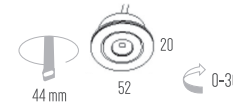

HIDE

Product	Lamp	Lumens	CCT	CRI	Beam Angle	IP	Color	Materials	Price
1 IC30225-118W	18W COB LED	1520lm	2700K-6000K	90	15° 22° 35°	40	○ ● ●	Aluminium	2,800 Baht
2 IC30225-218W	2x18W COB LED	2x1520lm	2700K-6000K	90	15° 22° 35°	40	○ ● ●	Aluminium	5,600 Baht
3 IC30225-318W	3x18W COB LED	3x1520lm	2700K-6000K	90	15° 22° 35°	40	○ ● ●	Aluminium	8,400 Baht

SKY

MIDGET D

RADIUS AL

Product	Lamp	Lumens	CCT	CRI	Beam Angle	IP	Color	Materials	Price
1 IC30183-10W	10W SMD LED	902lm	2700K-6000K	90	45°	44	○ ● ●	Aluminium	1,950 Baht
2 R3B0016	3W SMD LED	210lm	2700K-6000K	90	24° 25°	44	○ ● ●	Aluminium	1,500 Baht
3 R3A0071	1W SMD LED	65lm	2700K-6000K	90	110°	44	○ ● ●	Aluminium	1,950 Baht