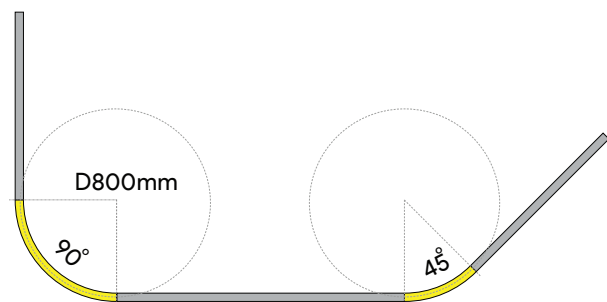

Ø800mm, Curve 90° (Lighting Downward),
45° Rigid Modular

Ø800mm, Curve 45° (Lighting Downward),
45° Rigid Modular

Ø1500mm, Curve 90° (Lighting Downward),
45° Rigid Modular

Ø1500mm, Curve 45° (Lighting Downward),
45° Rigid Modular

Ø1500mm, Curve 90° (Lighting Inward),
Flexible Strip

Ø1500mm, Curve 90° (Lighting Outward),
Flexible Strip

Ø3000mm, Curve 45° (Lighting Downward),
22.5° Rigid Modular

Straight Line (2500mm),
Rigid Module (499mm)

Zinger Curve 35 45° / 90°

New Price 1,500 Baht/m (45°)/Unit
2,000 Baht/m (90°)/Unit

Application

Height	Eavg, Emax	Angle:116.12deg	Diameter
1m	19.36,74.70lx		320.81cm
2m	4.840,18.68lx		641.62cm
3m	2.151,8.300lx		962.42cm
5m	0.7743,2.988lx		1604.04cm
7m	0.3951,1.524lx		2245.66cm