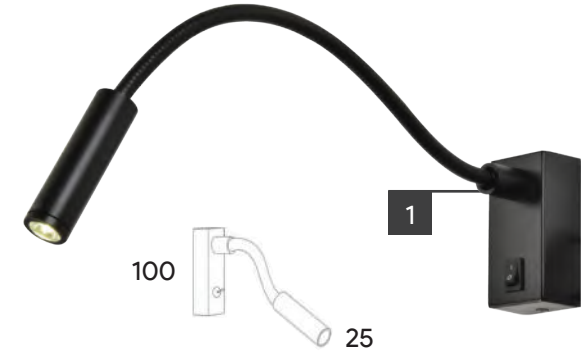

IRIS & LUCA

TANGO & VOLK

	Product	Lamp	Lumens	CCT	CRI	Beam Angle	IP	Color	Materials	Price
1	IW30022	3W SMD LED	140lm	3000K	80	30°	20	●	Aluminium + Steel	3,800 Baht
2	IU30024 LEFT RIGHT	3W SMD LED	140lm	3000K	80	30°	20	●	Aluminium + Steel	4,500 Baht

	Product	Lamp	Lumens	CCT	CRI	Beam Angle	IP	Color	Materials	Price
1	IW30001	3W SMD LED	140lm	3000K	80	30°	20	○●	Aluminium + Steel	2,700 Baht
2	IW30021	3W SMD LED	140lm	3000K	80	30°	20	●	Aluminium + Steel	3,100 Baht