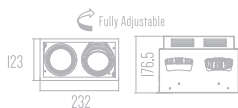

Virtu 2x20

LED 2x20W 220V
15°/24°/30°/36°/60°

Price : 7.900 Baht (LED driver included)