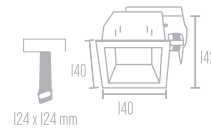

Maxi 1

E27x1 TC-TSE 220V 20W 3U
Price: 1,100 Baht

Maxi 2

E27x2 TC-TSE 220V 20W 3U
Price: 1,150 Baht