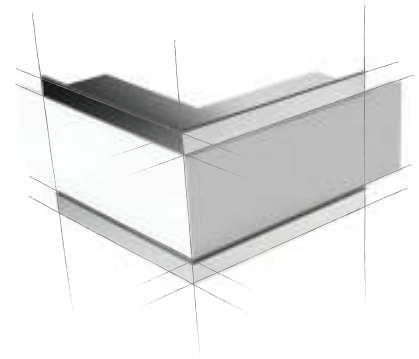

Brings Various Of Application

Standing out from the common led lights like led strip, led tube, Zinger Generation II combines with aluminum profile and led light source perfectly, various connectors offer more adaptability for different application field, different space construction, and different kind of decoration material.

Brings More Fashionable Geometry Style

Unlike the complex, luxurious European lighting style, Zinger Generation II adopts modern linear light, divides space into diverse of simplicity geometry, overturned the complex traditional lighting style, creates the new territory of fresh, elegant, fashion, becomes the most favorite designing style and sought after by large group and people.