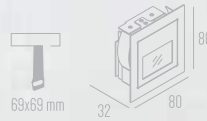

Pocket C

LED 12V 20W
Price : 1.450 Baht (LED Driver included)