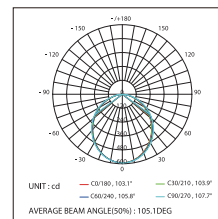

Extending connector
2500MM/1000MM
Code: CN1001/CN1003

Zinger Trap 137

6750 Baht/m. (31w)

D8252 PHOTOMETRIC DIAGRAM

HEIGHT	FLUX OUT: 1044lm	DIAMETER
1m	202,586k	251cm
2m	50,146k	503cm
3m	22,65k	754cm
5m	8,23k	1258cm
7m	4,11k	1761cm