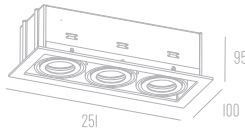

Flash Box3

MR 16x3 12V 50W
Price : 2.500 Baht

241x88 mm

Fully Adjustable