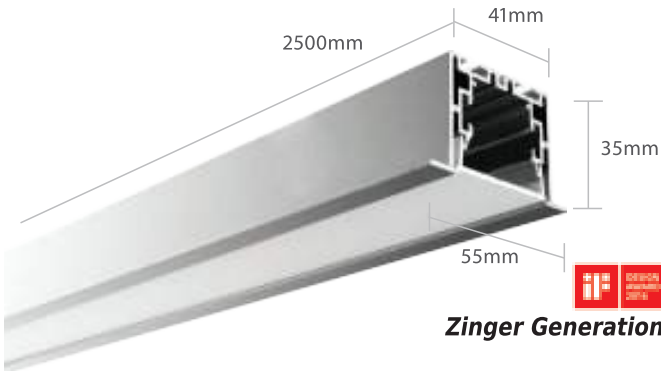

ALTERNATIVE ACCESSORIES

Code: IL10026
 Type: 2538
 LED quantity: 120LED/M
 Power: 9.6W/M
 Voltage: 24V

D898 PHOTOMETRIC DIAGRAM

For your reference only

Zinger recess 55

4900 Baht/m. (20w)

Rigid LED IL10052-30 6W (500Baht) IL10052-50 10W (740Baht)