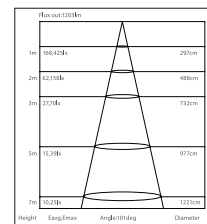

D8350 PHOTOMETRIC DIAGRAM

For your reference only