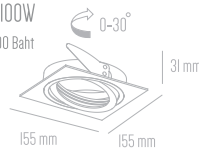

MR 16x1 12V 50W
Price : 550 Baht

Recco D

MR 16x1 12V 50W
Price : 630 Baht

Recco AIII

QR IIIx1 12V 50-100W
Price : 1.000 Baht

Recco BIII

QR IIIx1 12V 50-100W
Price : 900 Baht

Rouso A