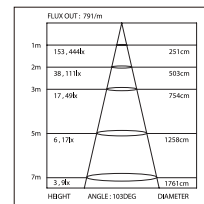

D8252 PHOTOMETRIC DIAGRAM

For your reference only