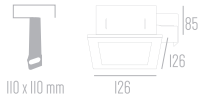

ICE BOX

Compact Fluorescent Downlights

ICE BOX 4

○
E27 x 1 TC-TSE 220 V
Price : 490 Baht

110 x 110 mm

126

85

126