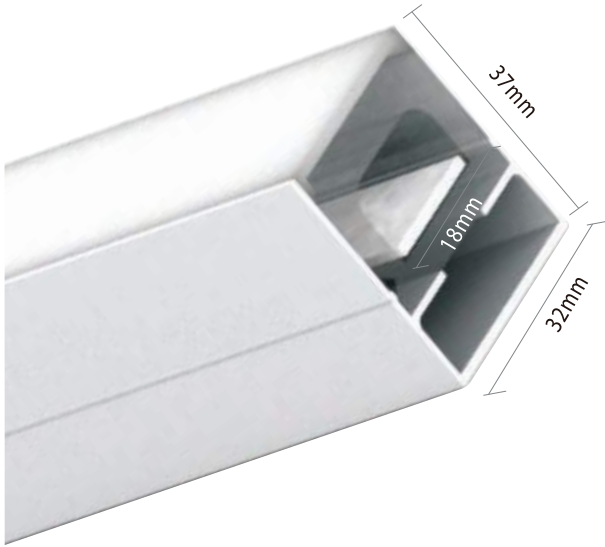

Zinger Inground

4900 Baht/m. (9.6w)

Standard

Type: 3529

LED quantity: 120LED/M

Power: 9.6W/M

Voltage: 24V

Optional