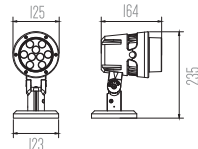

Spark SF20

LED 220V 20W
IP66
5°,12.5°,20°,30°,45°
Price : 8,500 Baht