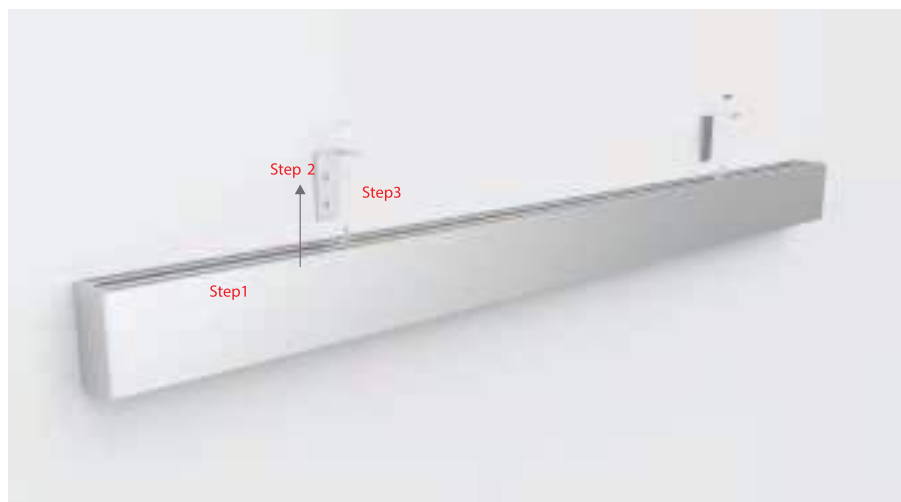

Recessed Schematic diagram

Step1: Installation of main profile + power supply + end cap

Step2: Embedded installation

Step3: Install light source + cover

Step4: Paint

Surface mounted / Wall mounted diagram

Step1: Profile fixed: profile + power supply + end cap

Step2: Install light source + cover

Wall mounted diagram

Step1: Body installation; Profile + power supply + light source + end cap + cover

Step2: Fixed roof/wall hanging clamp

Step3: Install profile body

ACCESSORIES INSTALLATION