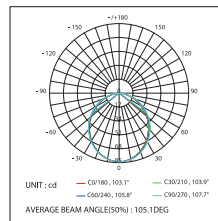

Code: IL10024
 Type: 3528
 LED quantity: 240LED/M
 Power: 20W/M
 Voltage: 24V

D8196 PHOTOMETRIC DIAGRAM

HEIGHT	ANGLE: 106DEG	DIAMETER
1m	116, 353lx	328cm
2m	43, 131lx	539cm
3m	19, 58lx	808cm
5m	10, 32lx	1078cm
7m	6, 20lx	1347cm

Code: ILI0026
 Type: 3529
 LED quantity: 120LED/M
 Power: 9.6W/M
 Voltage: 24V

D330 PHOTOMETRIC DIAGRAM

HEIGHT	ANGLE: 103DEG	DIAMETER
1m	28.83k	291cm
2m	7.20k	503cm
3m	3.1k	794cm
5m	1.1k	1258cm
7m	0.6.1k	1761cm