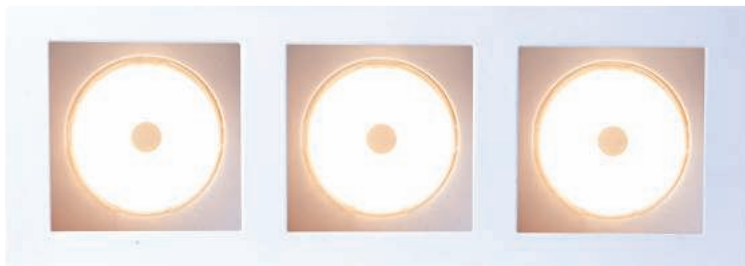

Tiny X3

MR 16x3 12V 50W
Price : 800 Baht