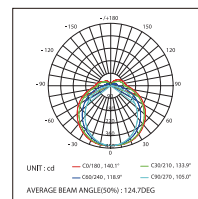

D8196 PHOTOMETRIC DIAGRAM

For your reference only