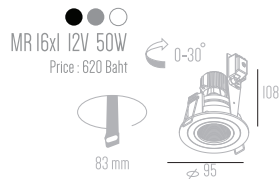

MR 16x1 12V 50W
Price : 550 Baht

Recco D

MR 16x1 12V 50W
Price : 630 Baht

Recco AIII

QR IIIx1 12V 50-100W
Price : 1.000 Baht

Recco BIII

QR IIIx1 12V 50-100W
Price : 900 Baht

Rouso A