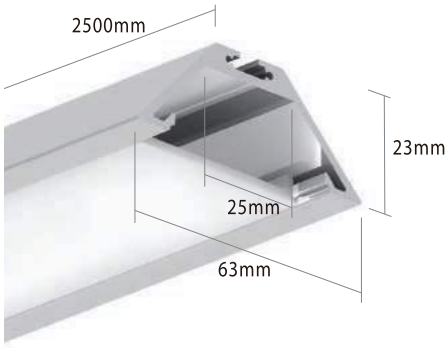

Zinger Trap 63

4900 Baht/m. (24w)

STANDARD ACCESSORIES

ALTERNATIVE ACCESSORIES