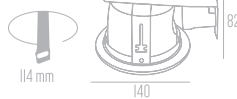

Saturn sealed 4

E27x1 TC-TSE 220V

Price : 400 Baht