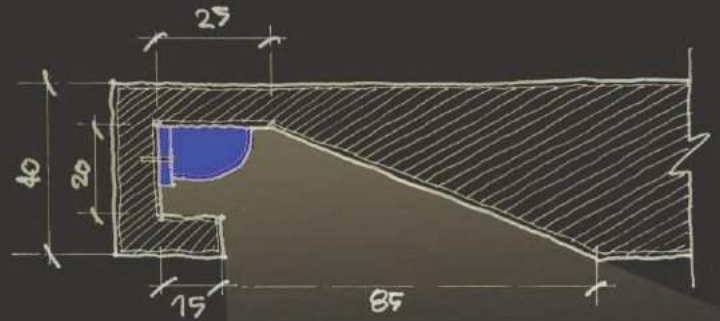

DETAIL 3

DETAIL 3

Due to the limitation of Bookshelf size, the linear led (we try to select the color of led to match xenon light color) to be proposed for this shelf

make or break a space; it helps define how we experience space, not just how we enhance it.

The use of lighting can be beneficial in many ways from creating relaxation in a spa for your customers to improve focus, attention and productivity in a work place. At Light Up Design, we fully understand the importance of good lighting design. We have established our own lighting design department to support the growing needs from our customers. Please do not hesitate to contact one of our staffs about our lighting design service.

Light is all around us...

with appropriate and proper lighting effect it can guide our mood and enhance our lives in many different ways. Good lighting can strengthen and highlight the structural features of a building to provide romance and warmth to the environment where you spend your quite time.

It contributed greatly to people's sense of well-being. Lighting can