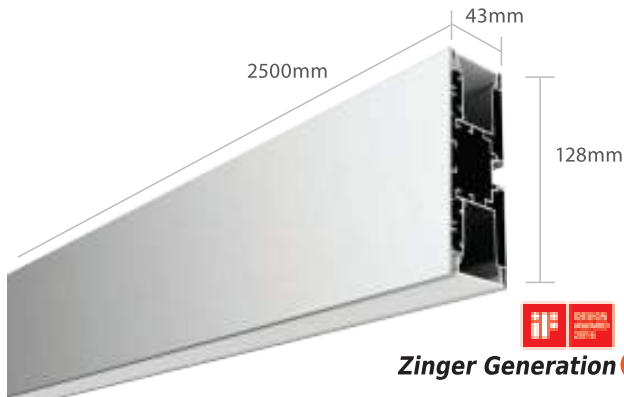

D8252 PHOTOMETRIC DIAGRAM

For your reference only

Zinger Wall

4500 Baht/m. (20wx2)

Rigid LED IL10052-30 6W (500Baht) IL10052-50 10W (740Baht)

Standard

Profile x1

End Cap x2