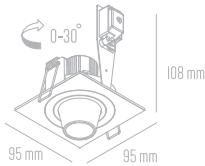

Recco D

MR 16x1 12V 50W
Price : 630 Baht