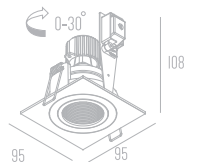

Radiation angle is adjustable on most models and are available in white.

RECCO

Recessed Downlights

Recco A

MR 16x1 12V 50W
Price : 620 Baht

Recco B

MR 16x1 12V 50W
Price : 550 Baht

Recco C