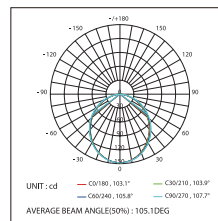

D898 PHOTOMETRIC DIAGRAM

HEIGHT	ANGLE: 103DEG	DIAMETER
1m	S1, 147k	251cm
2m	12, 36k	503cm
3m	5, 16k	754cm
5m	2, 5k	1258cm
7m	1, 3k	1761cm

FLUX OUT: 263lm

For your reference only