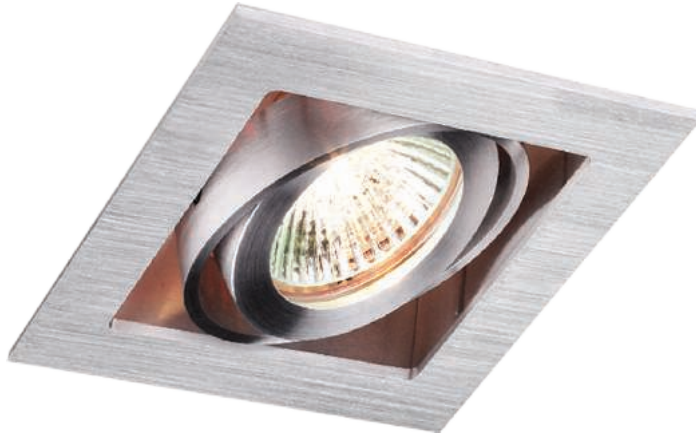

FLASH

Recessed Downlights