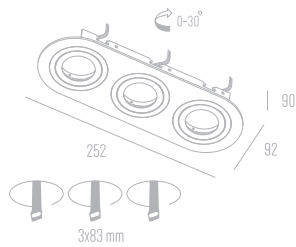

Flash R3

MR16x3 12V 50W
Price : 2.200 Baht