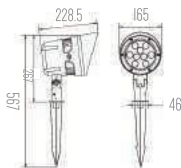

Spark GS 30

LED 220V 30W
IP66
5°, 12°, 5°, 20°, 30°, 45°
Price : 12.000 Baht