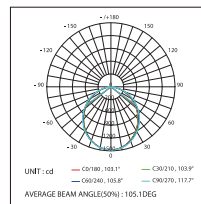

D8252 PHOTOMETRIC DIAGRAM

For your reference only