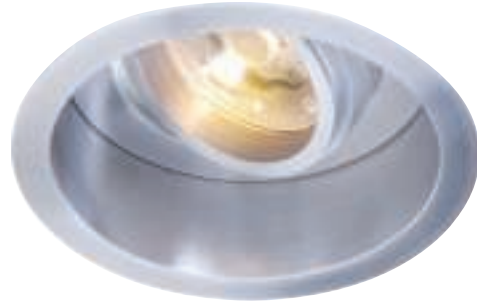

CAVE

Recessed Downlights