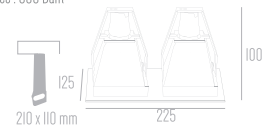

Roxi 2

○●
E27x2 TC-TSE 220V

Price : 600 Baht