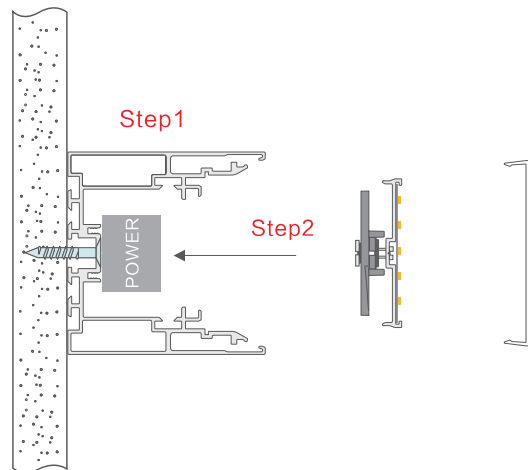

Step2: Push the body up, stuck with the wall

PENDENT SERIES INSTALLATION

Pendant diagram

Step1: Main body installation: profile + power supply + light source + cover + end cap

Step2: Installation of canopy

Recessed Schematic diagram

Step1: Installation of main profile + power supply + end cap

Step2: Embedded installation

Step3: Install light source + cover

Step4: Paint

Surface mounted / Wall mounted diagram

Step1: Profile fixed: profile + power supply + end cap

Step2: Install light source + cover

Wall mounted diagram

Step1: Body installation; Profile + power supply + light source + end cap + cover

Step2: Fixed roof/wall hanging clamp

Step3: Install profile body

ACCESSORIES INSTALLATION

End cap component installation diagram

- Step1: install the end cap
- Step2: install the cover
- Step3: plug a small sub-mounting

Buckle diagram

Step1: Stick the strip on the carrier

Step2: Rotate 90 ° clamping