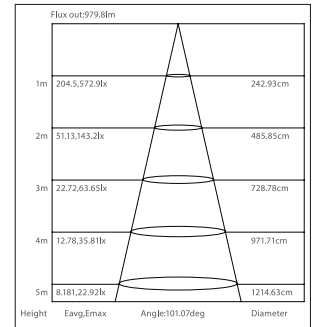

Standard

Code: IL10024
Type: 3528
LED quantity: 240LED/M
Power: 20W/M
Voltage: 24V

Optional