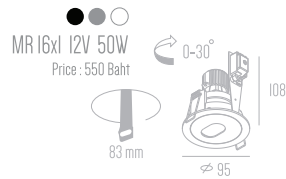

Rouso A

Rouso B

Rouso C

Rouso D

Rouso AIII

Rouso BIII