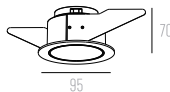

Orion X

MR16xI
Price: 1.150 Baht