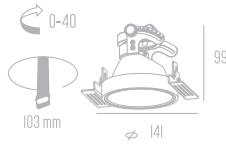

Seal A

MR 16x1 12V 50W
Price : 890 Baht