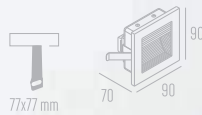

Pocket B LED

LED 12V 20W
Price : 1.500 Baht (LED Driver included)