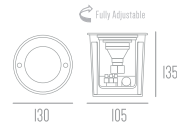

Rise Curve Frost

MR16 12 V 50 W
IP67
Price : 4,100 Baht