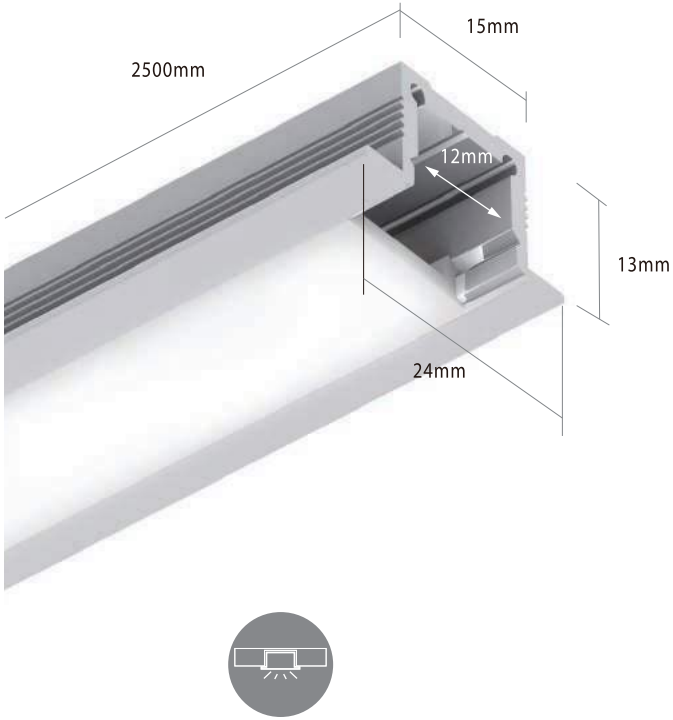

Zinger recess 24

1950 Baht/m. (9.6w)

STANDARD ACCESSORIES

ALTERNATIVE ACCESSORIES

Code: IL10026
Type: 2538
LED quantity: 120LED/M
Power: 9.6W/M
Voltage: 24V