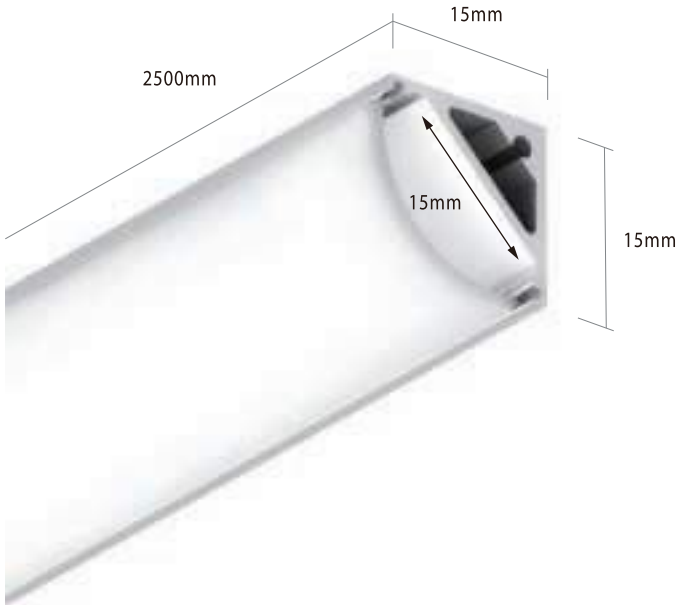

HEIGHT	ANGLE: 103DEG	DIAMETER
1m	110,330k	251cm
2m	27,80k	503cm
3m	12,33k	754cm
5m	4,12k	1258cm
7m	2,6k	1761cm

FLUX OUT: 570lm

For your reference only

Zinger Corner RI5

2100 Baht/m. (9.6w)

STANDARD ACCESSORIES

End cap x 4

Mounting clip x 8

ALTERNATIVE ACCESSORIES

Code: ILI0026
 Type: 3528
 LED quantity: 120LED/M
 Power: 9.6W/M
 Voltage: 24V

D898 PHOTOMETRIC DIAGRAM

HEIGHT	DIAMETER
1m	343cm
2m	562cm
3m	844cm
5m	1125cm
7m	1407cm