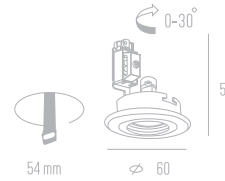

Flash MiniB

G4 12V 20W
Price : 550 Baht