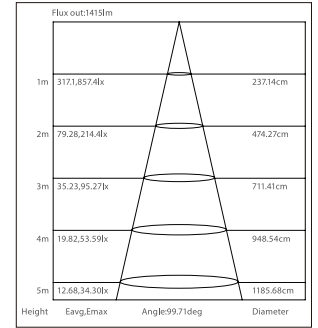

Zinger recess 55

4900 Baht/m. (20w)

Rigid LED IL10052-30 6W (500Baht) IL10052-50 10W (740Baht)

Standard

Code: IL10024
Type: 3528
LED quantity: 240LED/M
Power: 20W/M
Voltage: 24V

Optional