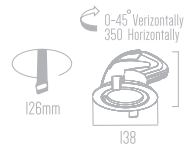

Rigid 30

● ○
LED 30W 220V
15°24', 36°60'
Price : 5.400 Baht (LED driver included)