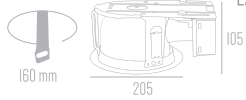

Saturn 6

E27x2 TC-TSE 220V

Price : 450 Baht