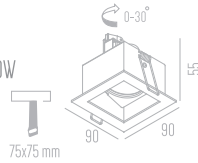

TINY

TINY

Recessed Downlights

Tiny X1

MR 16x1 12V 50W
Price : 400 Baht

Tiny X2

MR 16x2 12V 50W
Price : 600 Baht

Tiny X3