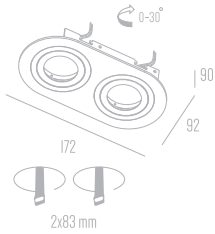

Flash R2

MR16x2 12V 50W
Price : 1.500 Baht