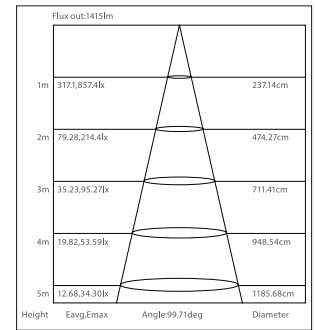

Code: IL10024
 Type: 3528
 LED quantity: 240LED/M
 Power: 20W/M
 Voltage: 24V

D8196 PHOTOMETRIC DIAGRAM

HEIGHT	ANGLE: 106DEG	DIAMETER
1m	116, 353lx	328cm
2m	43, 131lx	539cm
3m	19, 58lx	808cm
5m	10, 32lx	1078cm
7m	6, 20lx	1347cm

Code: ILI0026
 Type: 3529
 LED quantity: 120LED/M
 Power: 9.6W/M
 Voltage: 24V

D330 PHOTOMETRIC DIAGRAM

HEIGHT	ANGLE: 103DEG	DIAMETER
1m	28.83k	291cm
2m	7.20k	503cm
3m	3.1k	794cm
5m	1.1k	1258cm
7m	0.6.1k	1761cm

D8252 PHOTOMETRIC DIAGRAM

For your reference only

Zinger Wall

4500 Baht/m. (20wx2)

Rigid LED IL10052-30 6W (500Baht) IL10052-50 10W (740Baht)

Standard

Profile x1

End Cap x2