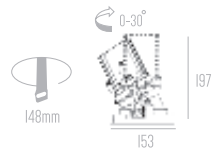

Enzo 25A

LED 220 V 25W
24°/36°

Price : 4.900 Baht (LED driver included)