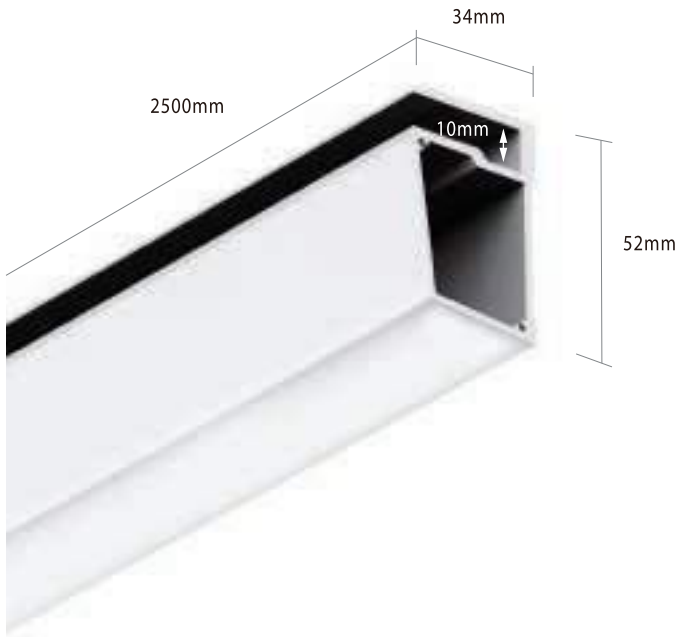

Zinger Shelf

3300 Baht/m. (9.6w)

STANDARD ACCESSORIES

End cap x 4

ALTERNATIVE ACCESSORIES

Code: ILI0026
 Type: 3528
 LED quantity: 120LED/M
 Power: 9.6W/M
 Voltage: 24V

D898 PHOTOMETRIC DIAGRAM

HEIGHT	ANGLE: 103DEG	DIAMETER
1m	S1, 147k	251cm
2m	12, 36k	503cm
3m	5, 16k	754cm
5m	2, 5k	1258cm
7m	1, 3k	1761cm