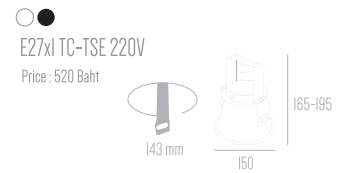

SLEEK

Compact Fluorescent Downlights

Sleek R-GUIO

Sleek R4

Sleek S-GUIO

Sleek R6

Sleek S2

Sleek SI