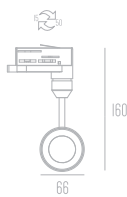

Volt 15

○ ●
LED 15W 220V
20, 24, 36, 45
Price : 4.300 (LED driver included)