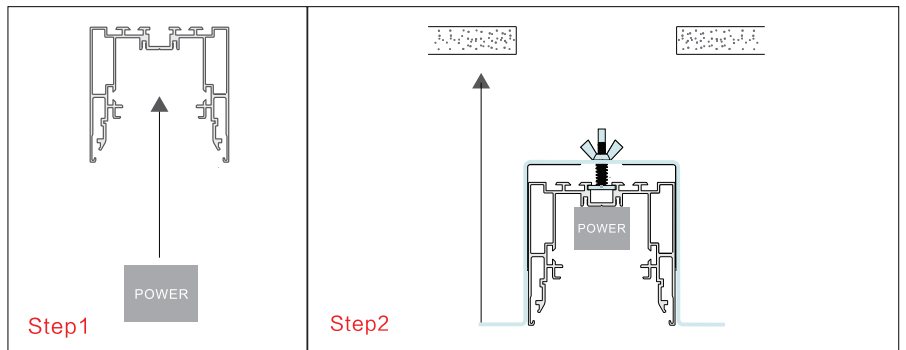

Step2: Push the body up, stuck with the wall

PENDENT SERIES INSTALLATION

Pendant diagram

Step1: Main body installation: profile + power supply + light source + cover + end cap

Step2: Installation of canopy

Recessed Schematic diagram

Step1: Installation of main profile + power supply + end cap

Step2: Embedded installation

Step3: Install light source + cover

Step4: Paint

Surface mounted / Wall mounted diagram

Step1: Profile fixed: profile + power supply + end cap

Step2: Install light source + cover

Wall mounted diagram

Step1: Body installation; Profile + power supply + light source + end cap + cover

Step2: Fixed roof/wall hanging clamp

Step3: Install profile body

ACCESSORIES INSTALLATION

End cap component installation diagram

- Step1: install the end cap
- Step2: install the cover
- Step3: plug a small sub-mounting

Buckle diagram

Step1: Stick the strip on the carrier

Step2: Rotate 90 ° clamping