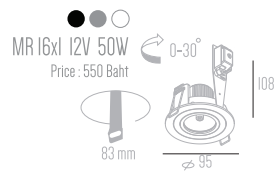

Rouso A

Rouso B

Rouso C

Rouso D

Rouso AIII

Rouso BIII