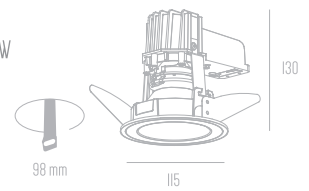

Verizon Original

MR 16xI 12V 50W
Price : 950 Baht

Verizon Tilt

MR 16xI 12V 50W
Price : 1.000 Baht

Enzo M16F

○ ●
MR16x1
Price : 900 Baht

Enzo M16A

○ ●
MR16x1
Price : 900 Baht