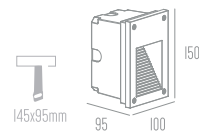

LED 220 V 3W
LED Driver Included
IP55

Price : 3.600 Baht (LED Driver Included)

Hitch G-LED

LED 220 V 3W
IP55

Price : 3.600 Baht (LED Driver Included)

SCALE

Outdoor Wall light

Scale A