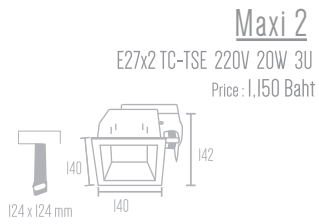

Maxi 2

E27x2 TC-TSE 220V 20W 3U
Price: 1,150 Baht