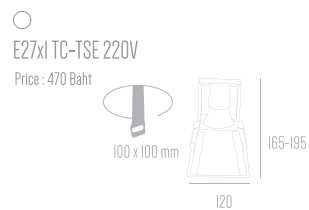

SLEEK

Compact Fluorescent Downlights

Sleek R-GUIO

Sleek R4

Sleek S-GUIO

Sleek R6

Sleek S2

Sleek SI