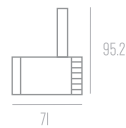

Mono M

MR16x1 12V 50W

Price : 1,550 Baht