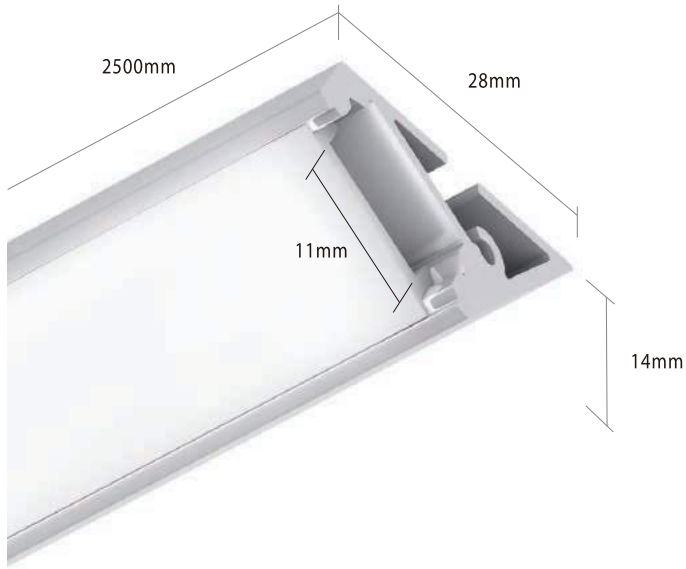

Zinger Pyramid 28

2350 Baht/m. (9.6w)

STANDARD ACCESSORIES

ALTERNATIVE ACCESSORIES

Code: IL100xx
Type: 3528
LED quantity: 120LED/M
Power: 9.6W/M
Voltage: 24V

D8252 PHOTOMETRIC DIAGRAM

For your reference only