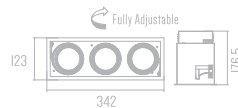

Virtu 2x30

LED 2x30W 220V
15°/24°/30°/36°/60°

Price : 10.500 Baht (LED driver included)

Virtu 3x30

LED 3x30W 220V
15°/24°/30°/36°/60°

Price : 15.000 Baht (LED driver included)

ENZO

LED Recess Downlight