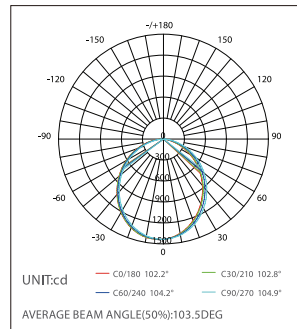

Zinger multi 79

6400 Baht/m. (3lw)

Standard

Optional