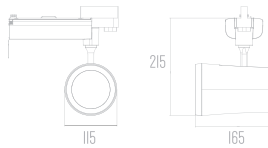

Aerial 30

○ ●
LED 30W 220V
15.24.30.36.45
Price : 6.700 (LED driver included)