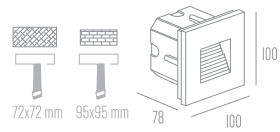

LED 220V 3W
IP55

Price : 2.750 Baht (LED Driver Included)

Hatch i

LED 220V 3W
IP55

Price : 2.750 Baht (LED Driver Included)

HITCH

Outdoor Recessed Light

Hitch F-LED