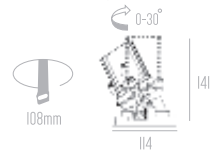

Enzo 15A

○ ● ●
LED 220 V 15W
24°/36°

Price: 3.600 Baht (LED driver included)