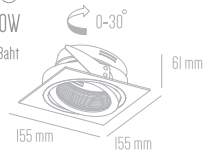

MR 16x1 12V 50W
Price : 550 Baht

Recco D

MR 16x1 12V 50W
Price : 630 Baht

Recco AIII

QR IIIx1 12V 50-100W
Price : 1.000 Baht

Recco BIII

QR IIIx1 12V 50-100W
Price : 900 Baht

Rouso A