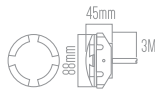

Rise Dual

LED 12V 3W
IP68
Price : 5.500 Baht