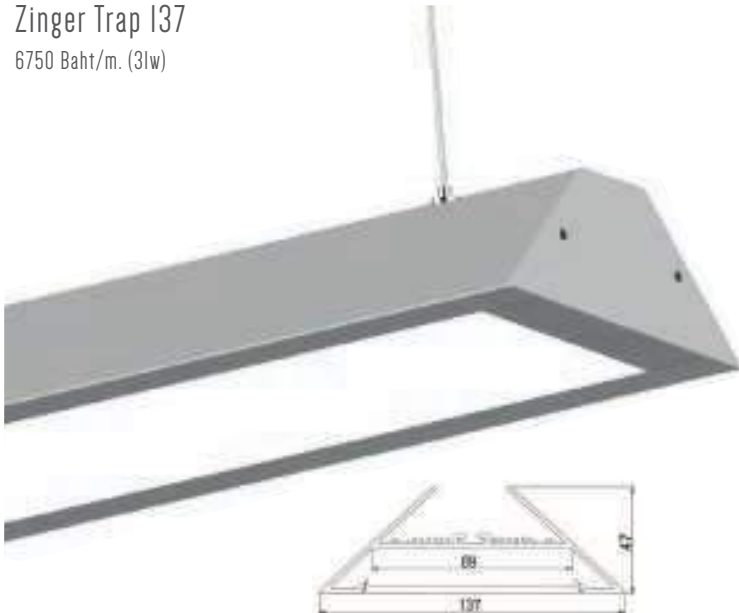

Zinger Trap 137

6750 Baht/m. (31w)