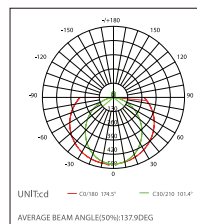

D8350 PHOTOMETRIC DIAGRAM

For your reference only