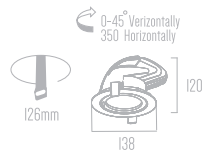

Rigid 23

○ ●
LED 23W 220V
15°24', 36°60'
Price : 4.700 Baht (LED driver included)