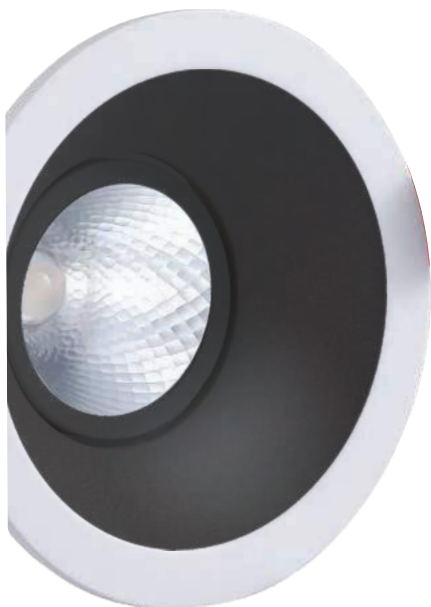

Blaze R15

LED 15W 220V
15° 24° 36° 60°

Price : 2.650 Baht (LED driver included)

↻ 0-45° Vertically
350° Horizontally

Blaze S15

LED 15W 220V
15° 24° 36° 60°

Price : 2.650 Baht (LED driver included)

↻ 0-45° Vertically
350° Horizontally