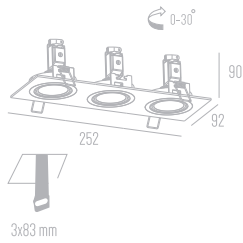

Flash A3

MR 16x3 12V 50W
Price : 2,100 Baht