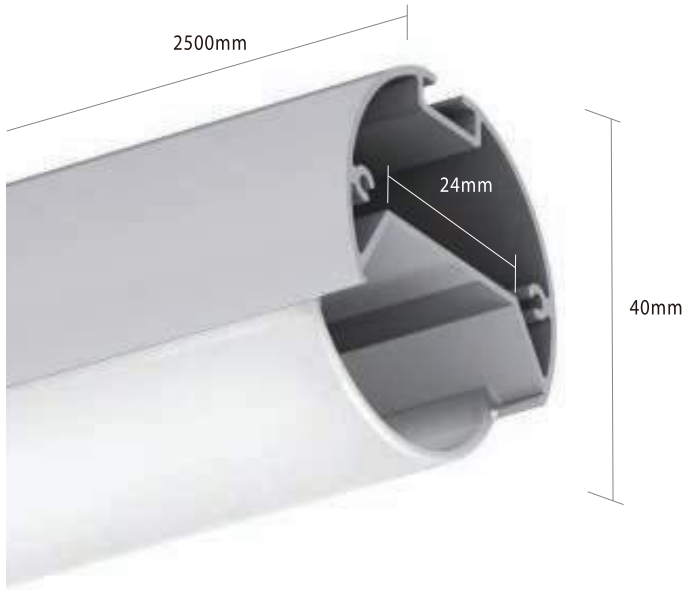

Zinger Tube Mini

3400 Baht/m. (20w)

STANDARD ACCESSORIES

End cap x 4

ALTERNATIVE ACCESSORIES

Code: D8252
Type: 3528
LED quantity: 240LED/M
Power: 20W/M
Voltage: 24V

Pendant wire
4000MM/2000MM
Code: CR1001/CR1002

Extending connector
1000MM
Code: CN1002

D8252 PHOTOMETRIC DIAGRAM

HEIGHT	ANGLE: 108DEG	DIAMETER
1m		106.334k
2m		39.124k
3m		17.55k
5m		9.31k
7m		6.19k
		1381cm

FLUX OUT: 1010lm

For your reference only