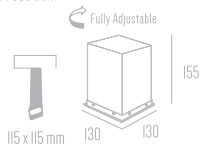

Visio 1

E27x1 TC-TSE 220V

Price : 650 Baht