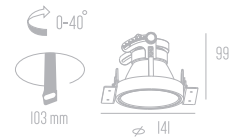

Recessed Downlights

Seal A

MR 16x1 12V 50W
Price : 890 Baht

Seal AF

MR 16x1 12V 50W
Price : 890 Baht

SEAL

Recessed Downlights

Seal B