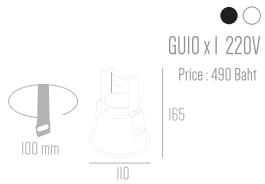

SLEEK

Compact Fluorescent Downlights

Sleek R-GUIO