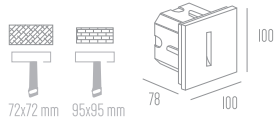

Hatch SQ

LED 220V 3W
IP55

Price : 2.750 Baht (LED Driver Included)