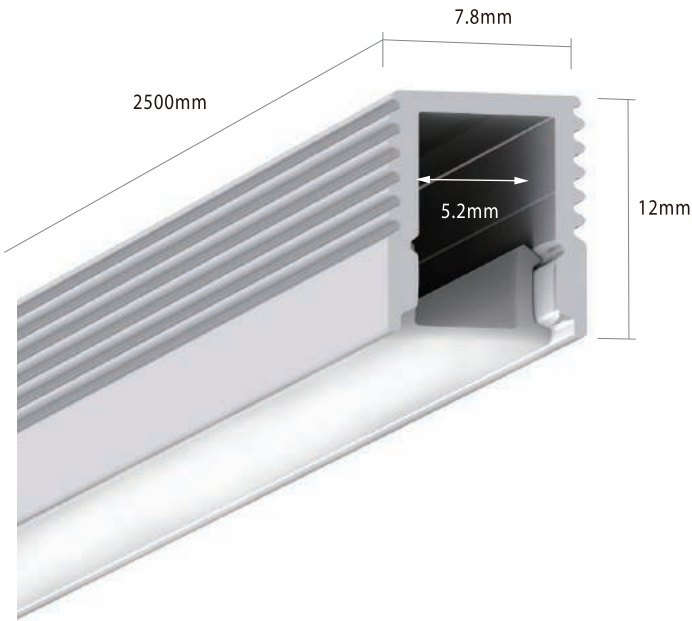

Zinger Mini

1850 Baht/m. (9.6w)

STANDARD ACCESSORIES

ALTERNATIVE ACCESSORIES

Code: ILI0026
Type: 3528
LED quantity: 120LED/M
Power: 9.6W/M
Voltage: 24V