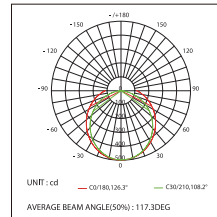

Pendant wire
4000MM/2000MM
Code: CR1001/CR1002

Extending connector
1000MM
Code: CN1002

D8252 PHOTOMETRIC DIAGRAM

HEIGHT	ANGLE: 108DEG	DIAMETER
1m		106.334k
2m		39.124k
3m		17.55k
5m		9.31k
7m		6.19k
		1381cm