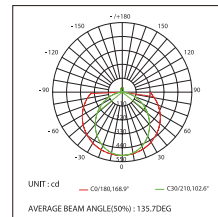

D8252 PHOTOMETRIC DIAGRAM

For your reference only