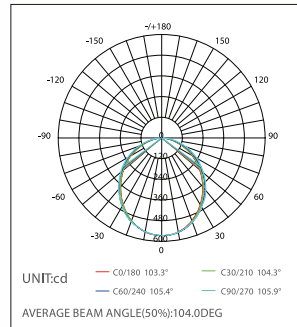

Standard

Code: IL10024
Type: 3528
LED quantity: 240LED/M
Power: 20W/M
Voltage: 24V

Optional