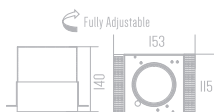

Price : 4.000 Baht (LED driver included)

Spade 2x20

LED 2x20W 220V
15° 24° 30° 36° 60°

Price : 8.600 Baht (LED driver included)

Spade 3x20

LED 3x20W 220V
15° 24° 30° 36° 60°

Price : 12.500 Baht (LED driver included)