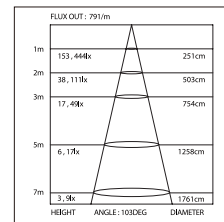

D8252 PHOTOMETRIC DIAGRAM

For your reference only