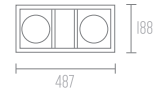

QR111x2 12V 50W
Transformer included

Price : 2.900 Baht

Moose QR-4

QR111x4 12V 50W
Transformer included

Price : 4.500 Baht

WALZ

Walz is indoor wall light with simple design making it a popular choice for interior decoration for most spaces. It is made from high quality aluminum with G9 halogen capsule light source.