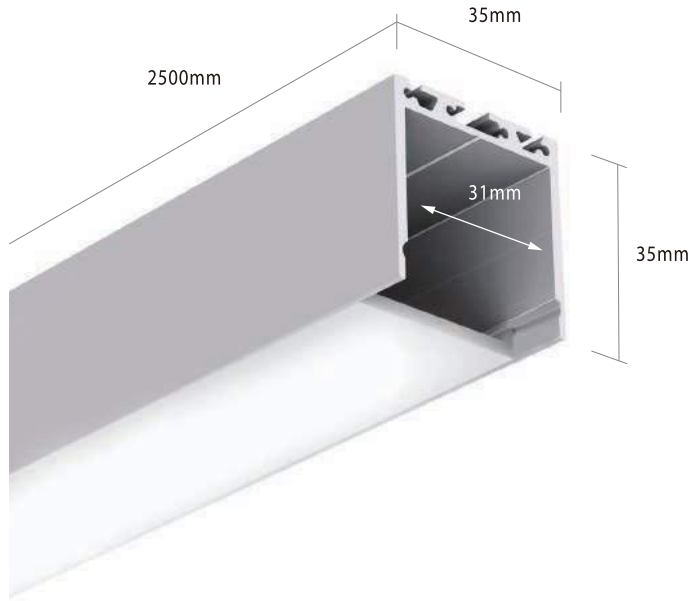

Zinger Line 35

3800 Baht/m. (24w)

STANDARD ACCESSORIES

ALTERNATIVE ACCESSORIES