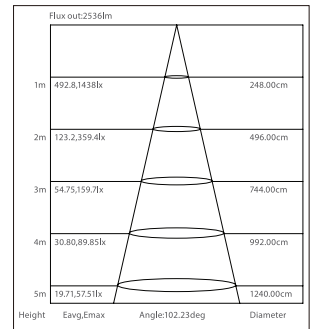

Zinger multi 79

6400 Baht/m. (3lw)

Standard

Optional