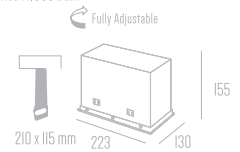

Visio 2

E27x2 TC-TSE 220V

Price : 1.000 Baht