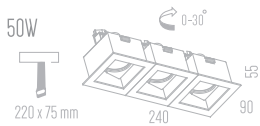

Tiny X3

MR 16x3 12V 50W
Price : 800 Baht