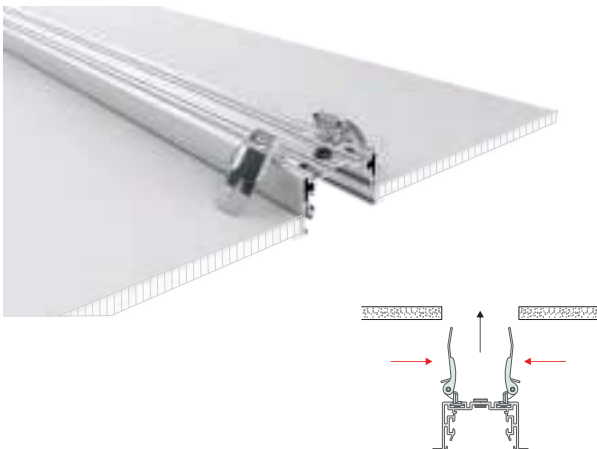

RECESS SERIES INSTALLATION

Recessed Schematic diagram

Step1: "N" type Clip set to profile body

Step2: 90° rotation pressing button on profile

Recessed butterfly diagram

Step1: "Butterfly" type Clip set to profile body

Step2: Push the body up, stuck with the wall

PENDENT SERIES INSTALLATION

Pendant diagram

Step1: Main body installation: profile + power supply + light source + cover + end cap

Step2: Installation of canopy