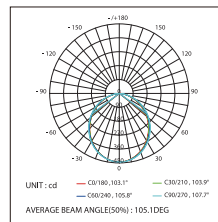

D8252 PHOTOMETRIC DIAGRAM

For your reference only