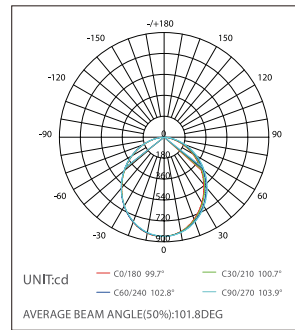

Code: IL10024
 Type: 3528
 LED quantity: 240LED/M
 Power: 20W/M
 Voltage: 24V

D8196 PHOTOMETRIC DIAGRAM

HEIGHT	ANGLE: 106DEG	DIAMETER
1m	116, 353lx	328cm
2m	43, 131lx	539cm
3m	19, 58lx	808cm
5m	10, 32lx	1078cm
7m	6, 20lx	1347cm

Code: ILI0026
 Type: 3529
 LED quantity: 120LED/M
 Power: 9.6W/M
 Voltage: 24V

D330 PHOTOMETRIC DIAGRAM

HEIGHT	ANGLE: 103DEG	DIAMETER
1m	28.83k	291cm
2m	7.20k	503cm
3m	3.1k	794cm
5m	1.1k	1258cm
7m	0.6.1k	1761cm

D8252 PHOTOMETRIC DIAGRAM

For your reference only

Zinger Wall

4500 Baht/m. (20wx2)

Rigid LED IL10052-30 6W (500Baht) IL10052-50 10W (740Baht)

Standard

Profile x1

End Cap x2