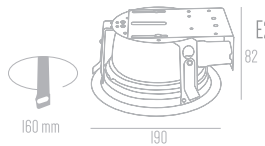

Saturn sealed 6

E27x2 TC-TSE 220V

Price : 600 Baht