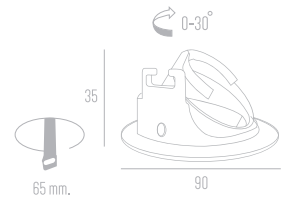

Froze TN-2

MR 16x1 12V 50W
Price : 700 Baht

COSMO

Recessed Downlights

Cosmo

MR16x1 12V 50W
Price : 380 Baht

ORION

Recessed Downlights