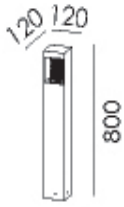

Fuse 80

○ ● ●
G24q-3PLC x1
220V 26W IP55
Price : 12.500 Baht