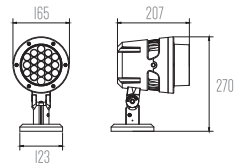

Spark SF30

LED 220V 30W
IP66
5°,12.5°,20°,30°,45°
Price : 12,000 Baht