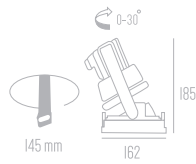

Ark A-QR

○ ●
QR111 x 1 12 V
Price : 1.500 Baht