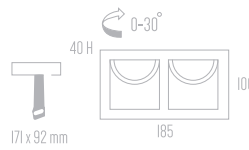

Froze TN-2

MR 16x1 12V 50W
Price : 700 Baht