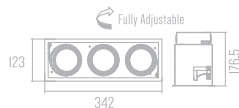

Virtu 3x20

LED 3x20W 220V
15°/24°/30°/36°/60°

Price : 11.500 Baht (LED driver included)