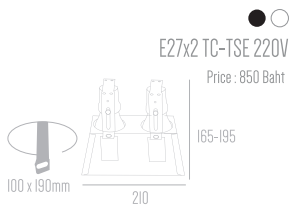

SLEEK

Compact Fluorescent Downlights

Sleek R-GUIO

Sleek R4

Sleek S-GUIO

Sleek R6

Sleek S2

Sleek SI