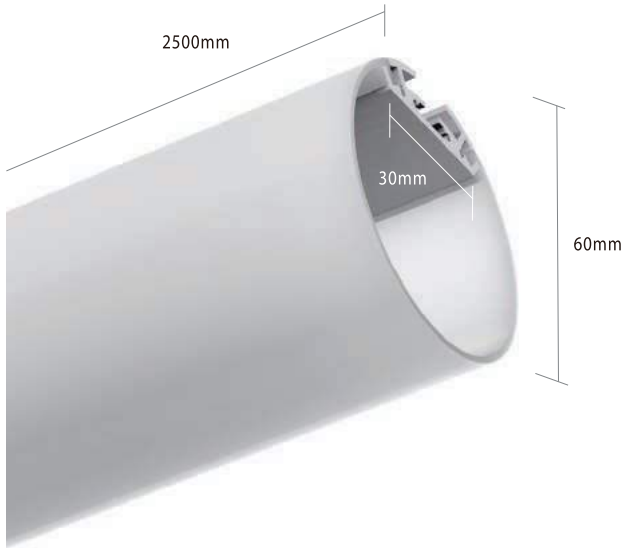

Zinger Tube 60

4800 Baht/m. (24w)

STANDARD ACCESSORIES

ALTERNATIVE ACCESSORIES