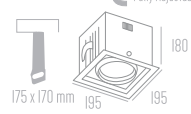

VISTA

Compact Fluorescent Downlights

Vista E27-1

E27x1 TC-TSE 220V

Price : 1,150 Baht

Fully Adjustable