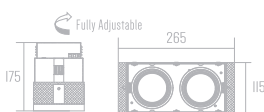

Price : 4.000 Baht (LED driver included)

Spade 2x20

LED 2x20W 220V
15° 24° 30° 36° 60°

Price : 8.600 Baht (LED driver included)

Spade 3x20

LED 3x20W 220V
15° 24° 30° 36° 60°

Price : 12.500 Baht (LED driver included)