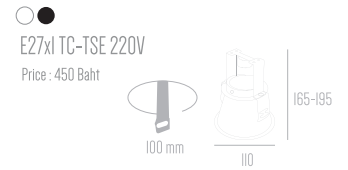

SLEEK

Compact Fluorescent Downlights

Sleek R-GUIO

Sleek R4

Sleek S-GUIO

Sleek R6

Sleek S2

Sleek SI