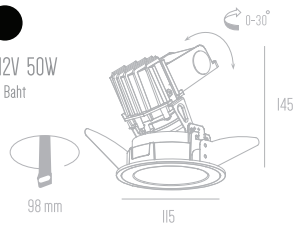

Verizon Original

MR 16xI 12V 50W
Price : 950 Baht

Verizon Tilt

MR 16xI 12V 50W
Price : 1.000 Baht

Enzo M16F

○ ●
MR16x1
Price : 900 Baht

Enzo M16A

○ ●
MR16x1
Price : 900 Baht