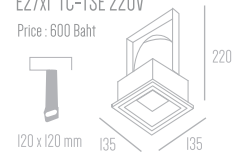

Seed cover

E27xI TC-TSE 220V

Price : 600 Baht