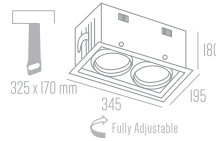

Price : 1,150 Baht

Fully Adjustable

Vista E27-2

E27x2 TC-TSE 220V

Price : 1,750 Baht

Indoor

Recessed
Downlights

Cave series of consists of