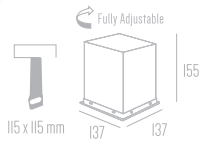

Visio grand 1

E27x1 TC-TSE 220V

Price : 750 Baht