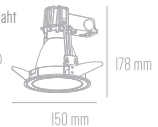

Apollo

○
E27x1 TC-TSE
Price : 1.350 Baht