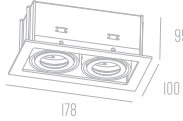

88x88 mm

Fully Adjustable

Flash Box2

MR 16x2 12V 50W
Price : 1.850 Baht

168x88 mm

Fully Adjustable

Flash Box3

MR 16x3 12V 50W
Price : 2.500 Baht