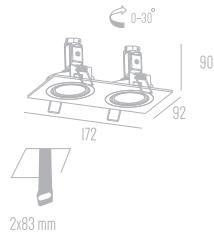

241x88 mm

Fully Adjustable

FLASH

Recessed Downlights

Flash A1

MR 16x1 12V 50W
Price : 820 Baht

Flash A2

MR 16x2 12V 50W
Price : 1,550 Baht