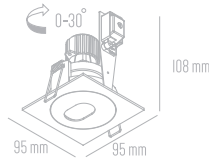

Recco C

MR 16x1 12V 50W
Price : 550 Baht