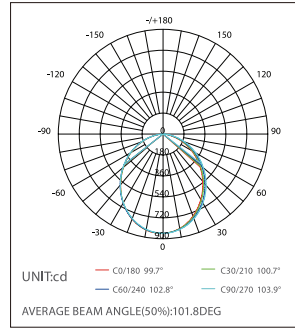

Standard

Profile x1

End Cap x2

Cover x1

Code: IL10024
 Type: 3528
 LED quantity: 240LED/M
 Power: 20W/M
 Voltage: 24V

Optional

LE5535-RN

LE-RB