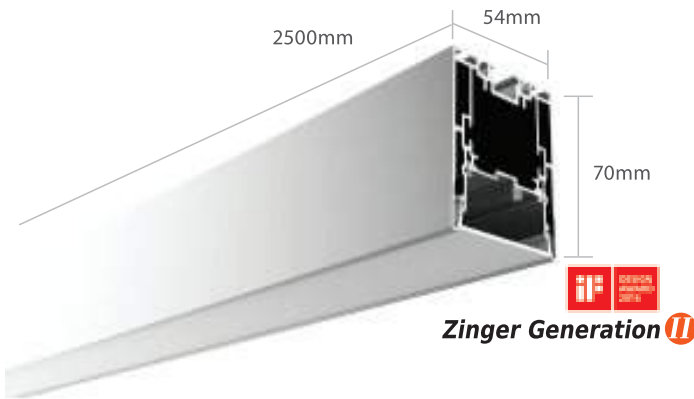

LS3360-T90

LS3360-X90

Zinger multi 54

5000 Baht/m. (25w)

Rigid LED IL10053-30 7.5W (580Baht) IL10053-50 12.5W (830Baht)

Standard

Profilex1

End Capx2