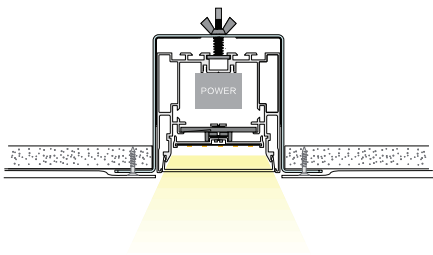

Recessed Schematic diagram

Step1: Installation of main profile + power supply + end cap

Step2: Embedded installation

Step3: Install light source + cover

Step4: Paint

Surface mounted / Wall mounted diagram

Step1: Profile fixed: profile + power supply + end cap

Step2: Install light source + cover

Wall mounted diagram

Step1: Body installation; Profile + power supply + light source + end cap + cover

Step2: Fixed roof/wall hanging clamp

Step3: Install profile body

ACCESSORIES INSTALLATION