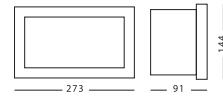

Price : 1.300 Baht

FLAP

Outdoor Wall Recessed Light

Flap SL

E27 x1 TC-TSE 18 W
IP65
Price: 2,800 Baht

Flap SM

E27 x1 TC-TSE 18 W
IP65
Price: 2,800 Baht

TANK