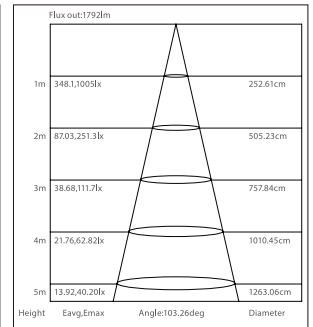

Zinger multi 54

5000 Baht/m. (25w)

Rigid LED IL10053-30 7.5W (580Baht) IL10053-50 12.5W (830Baht)

Standard

Type: 2835

LED quantity: 280LED/M

Power: 25W/M

Voltage: 24V

Optional