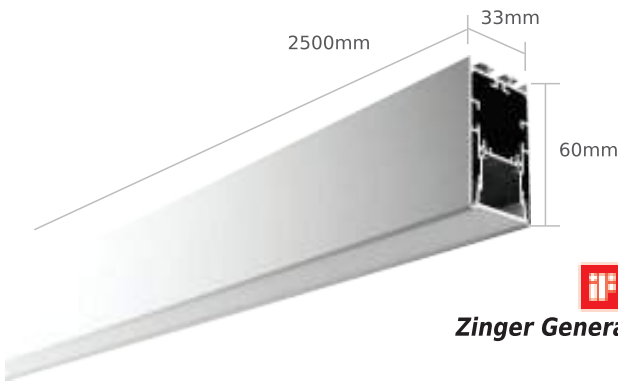

Pendant wire
4000MM/2000MM
Code: CRI001/CRI002

Extending connector
2500MM/1000MM
Code: CNI001/CNI003

D8252 PHOTOMETRIC DIAGRAM

For your reference only

Zinger multi 33

4000 Baht/m. (20w)

Rigid LED ILI0052-30 6W (500Baht) ILI0052-50 10W (740Baht)