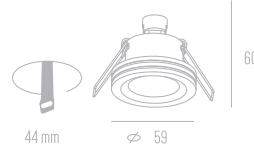

Flash MiniA

G4 12V 20W
Price : 550 Baht