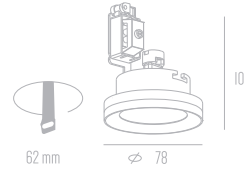

Flash R3

MR16x3 12V 50W
Price : 2.200 Baht

FLASH

Recessed Downlights

Flash B

MR 16x1 12V 50W
Price : 750 Baht

Flash C2

MR 16x1 12V 50W
Price : 690 Baht