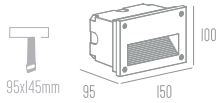

HITCH

Outdoor Recessed Light

Hitch F-LED

LED 220 V 3W
LED Driver Included
IP55

Price : 3.600 Baht (LED Driver Included)