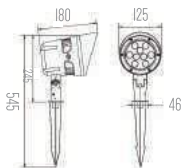

Spark GS II

LED 220V 11W
IP66
5°, 12°, 5°, 20°, 30°, 45°
Price : 7.900 Baht