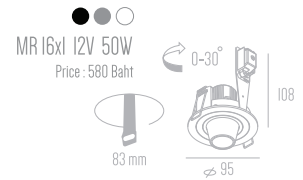

Rouso A

Rouso B

Rouso C

Rouso D

Rouso AIII

Rouso BIII