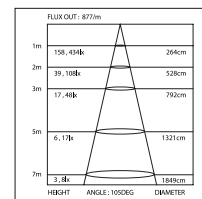

D8196 PHOTOMETRIC DIAGRAM

For your reference only