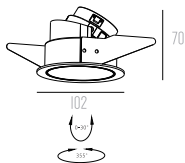

Orion A

MR16xI
Price: 1.150 Baht