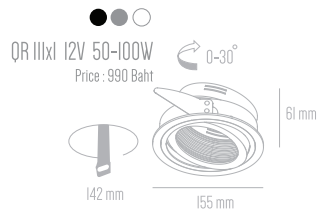

Rouso A

Rouso B

Rouso C

Rouso D

Rouso AIII

Rouso BIII