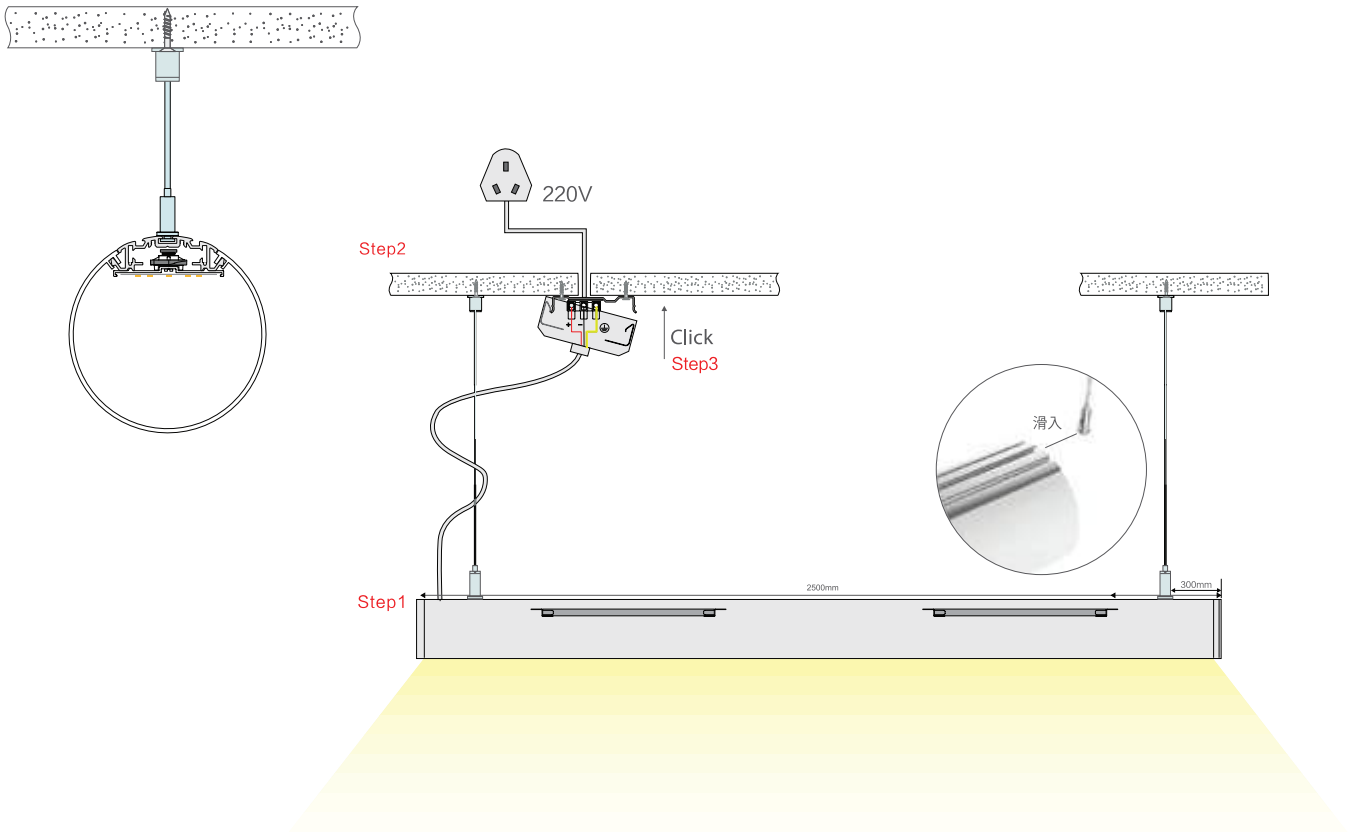

Recessed Schematic diagram

Step1: Installation of main profile + power supply + end cap

Step2: Embedded installation

Step3: Install light source + cover

Step4: Paint

Surface mounted / Wall mounted diagram

Step1: Profile fixed: profile + power supply + end cap

Step2: Install light source + cover

Wall mounted diagram

Step1: Body installation; Profile + power supply + light source + end cap + cover

Step2: Fixed roof/wall hanging clamp

Step3: Install profile body

ACCESSORIES INSTALLATION

End cap component installation diagram

- Step1: install the end cap
- Step2: install the cover
- Step3: plug a small sub-mounting

Buckle diagram

Step1: Stick the strip on the carrier

Step2: Rotate 90 ° clamping

ZINGER TUBE SERIES INSTALLATION

Pendant diagram

- Step1: Main body installation: profile + power supply + light source+ end cap + cover
- Step2: Hanging wire positioning
- Step3: Install canopy

Surface mounted diagram