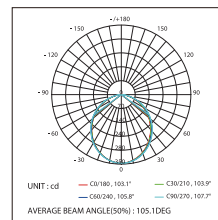

HEIGHT	ANGLE: 103DEG	DIAMETER
1m	110,330k	251cm
2m	27,80k	503cm
3m	12,33k	754cm
5m	4,12k	1258cm
7m	2,6k	1761cm

FLUX OUT: 570lm

For your reference only

Zinger Corner RI5

2100 Baht/m. (9.6w)

STANDARD ACCESSORIES