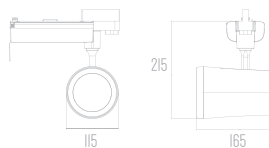

Aerial 40

○ ●
LED 40W 220V
15.24.30.36.45
Price : 7.300 (LED driver included)