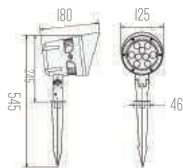

Spark GS 20

LED 220V 20W
IP66
5°, 12°, 5°, 20°, 30°, 45°
Price : 8.500 Baht