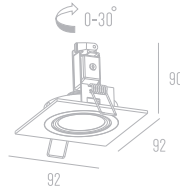

241x88 mm

Fully Adjustable

FLASH

Recessed Downlights

Flash A1

MR 16x1 12V 50W
Price : 820 Baht

Flash A2

MR 16x2 12V 50W
Price : 1,550 Baht