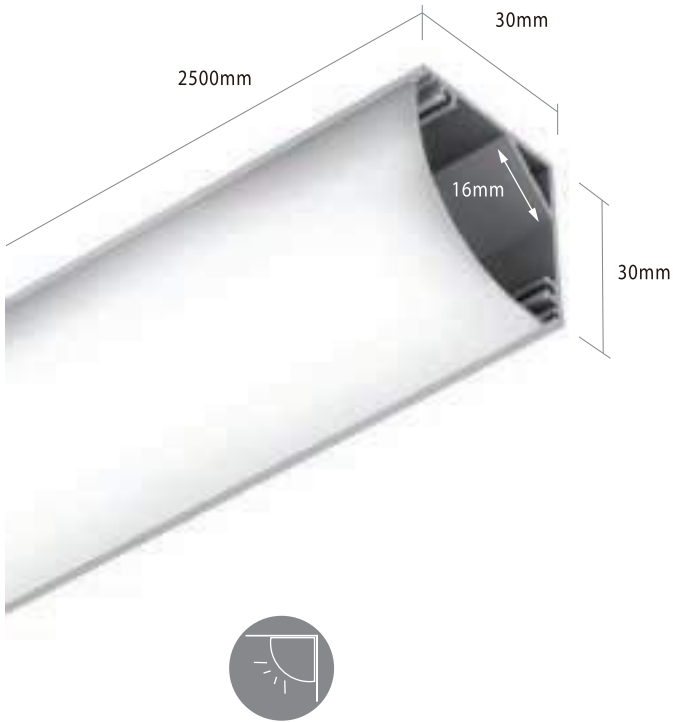

Zinger Corner R30

2800 Baht/m. (20w)

STANDARD ACCESSORIES

ALTERNATIVE ACCESSORIES

Code: IL10024
Type: 3528
LED quantity: 240LED/M
Power: 20W/M
Voltage: 24V