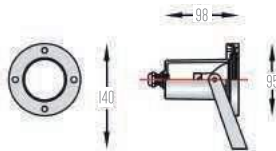

MARINE

Outdoor Under Water Lights

Marine Surface

GU5.3 MR-16 50W

IP68

Price : 5,700 Baht