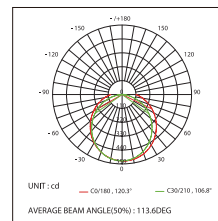

Code: IL10024
 Type: 3528
 LED quantity: 240LED/M
 Power: 20W/M
 Voltage: 24V

D8196 PHOTOMETRIC DIAGRAM

HEIGHT	ANGLE: 106DEG	DIAMETER
1m	116, 353lx	328cm
2m	43, 131lx	539cm
3m	19, 58lx	808cm
5m	10, 32lx	1078cm
7m	6, 20lx	1347cm