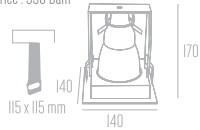

Seed

E27xI TC-TSE 220V

Price : 550 Baht