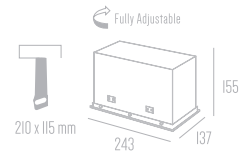

Visio grand 2

E27x2 TC-TSE 220V

Price : 1.150 Baht