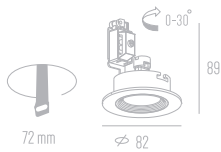

Flash R1

MR16x1 12V 50W
Price : 800 Baht