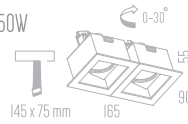

TINY

TINY

Recessed Downlights

Tiny X1

MR 16x1 12V 50W
Price : 400 Baht

Tiny X2

MR 16x2 12V 50W
Price : 600 Baht

Tiny X3