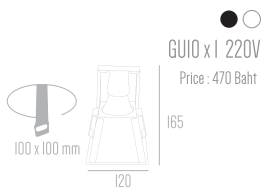

Sleek S-GUIO