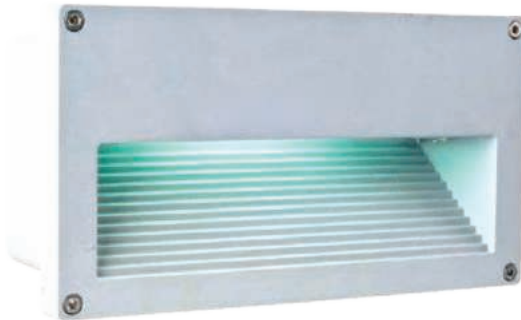

Price : 1.300 Baht

FLAP

Outdoor Wall Recessed Light

Flap SL

E27 x1 TC-TSE 18 W
IP65
Price: 2,800 Baht

Flap SM

E27 x1 TC-TSE 18 W
IP65
Price: 2,800 Baht

TANK