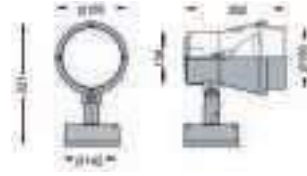

Price : 3.350 Baht

Eagle Large

E27 PAR38 120 W

IP65

Price : 4.400 Baht

SPARK

Outdoor Spot Lights

Spark SF20