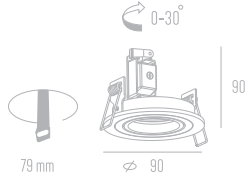

Flash R3

MR16x3 12V 50W
Price : 2.200 Baht

FLASH

Recessed Downlights

Flash B

MR 16x1 12V 50W
Price : 750 Baht

Flash C2

MR 16x1 12V 50W
Price : 690 Baht