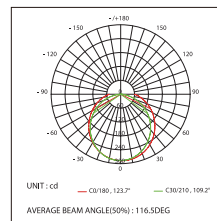

HEIGHT	ANGLE: 103DEG	DIAMETER
1m	110,330k	251cm
2m	27,80k	503cm
3m	12,33k	754cm
5m	4,12k	1258cm
7m	2,6k	1761cm

FLUX OUT: 570lm

For your reference only

Zinger Corner RI5

2100 Baht/m. (9.6w)

STANDARD ACCESSORIES

End cap x 4

Mounting clip x 8

ALTERNATIVE ACCESSORIES

Code: ILI0026
 Type: 3528
 LED quantity: 120LED/M
 Power: 9.6W/M
 Voltage: 24V

D898 PHOTOMETRIC DIAGRAM

HEIGHT	DIAMETER
1m	343cm
2m	562cm
3m	844cm
5m	1125cm
7m	1407cm

Code: IL10024
 Type: 3528
 LED quantity: 240LED/M
 Power: 20W/M
 Voltage: 24V

D8196 PHOTOMETRIC DIAGRAM

HEIGHT	ANGLE: 106DEG	DIAMETER
1m	116, 353lx	328cm
2m	43, 131lx	539cm
3m	19, 58lx	808cm
5m	10, 32lx	1078cm
7m	6, 20lx	1347cm