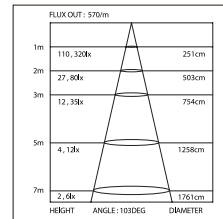

D898 PHOTOMETRIC DIAGRAM

For your reference only