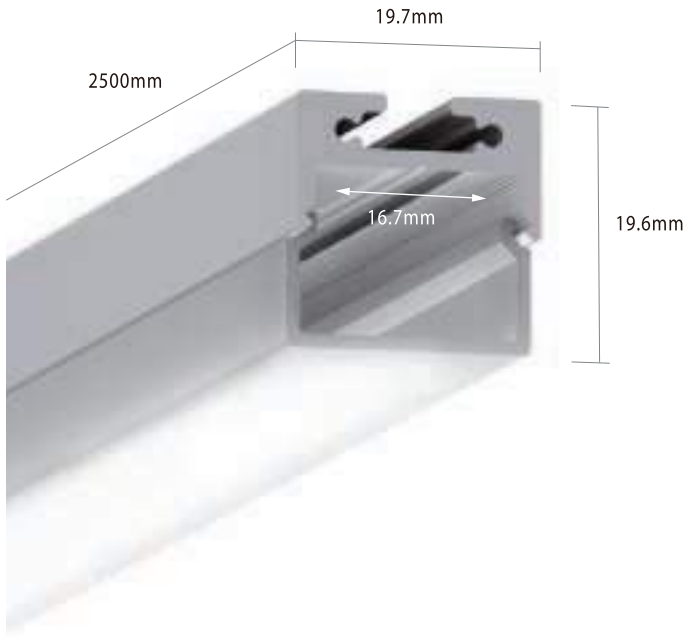

Zinger Erase

2800 Baht/m. (20w)

STANDARD ACCESSORIES

ALTERNATIVE ACCESSORIES

D8196 PHOTOMETRIC DIAGRAM

For your reference only