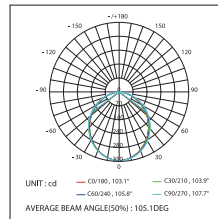

D898 PHOTOMETRIC DIAGRAM

For your reference only