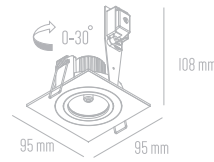

Radiation angle is adjustable on most models and are available in white.

RECCO

Recessed Downlights

Recco A

MR 16x1 12V 50W
Price : 620 Baht

Recco B

MR 16x1 12V 50W
Price : 550 Baht

Recco C