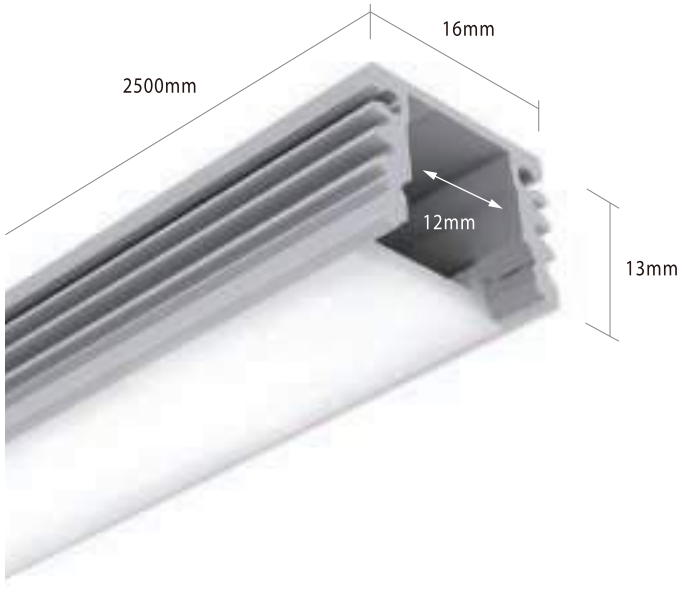

Zinger Space I6T

1900 Baht/m. (9.6w)