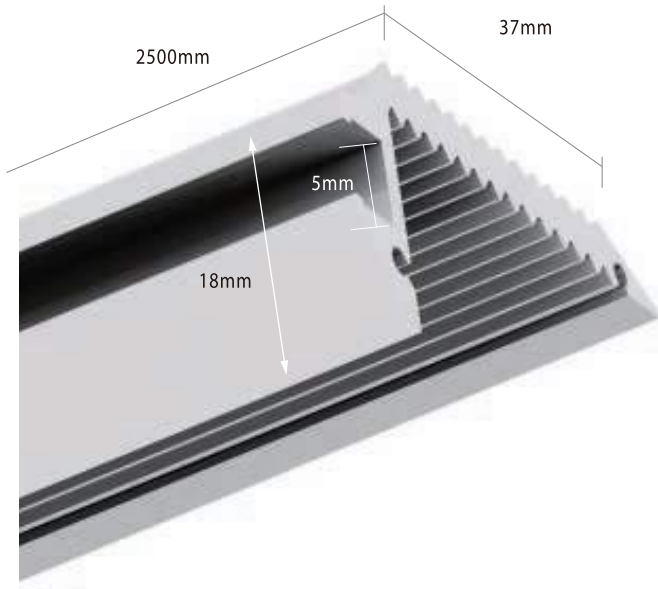

Zinger Step

2300 Baht/m. (9.6w)

STANDARD ACCESSORIES

ALTERNATIVE ACCESSORIES

Code: ILI0026
Type: 3529
LED quantity: 120LED/M
Power: 9.6W/M
Voltage: 24V