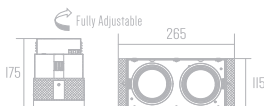

Spade 3x30

LED 3x30W 220V
15° 24° 30° 36° 60°

Price : 16.500 Baht (LED driver included)

Spade 2x30

LED 2x30W 220V
15° 24° 30° 36° 60°

Price : 11.500 Baht (LED driver included)

Spade 1x30

LED 30W 220V
15° 24° 30° 36° 60°