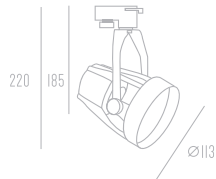

Track Lights

Mono M

MR16x1 12V 50W

Price : 1,550 Baht

STAGE

Track Lights

Stage

E27 PAR30 220V
Price : 900 Baht