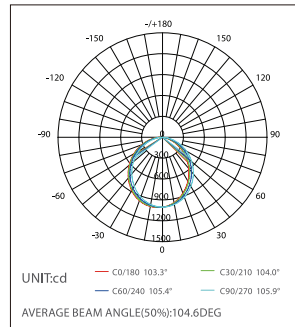

Zinger multi 54

5000 Baht/m. (25w)

Rigid LED IL10053-30 7.5W (580Baht) IL10053-50 12.5W (830Baht)

Standard

Type: 2835

LED quantity: 280LED/M

Power: 25W/M

Voltage: 24V

Optional