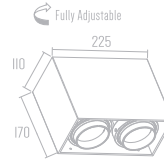

ARCH

Surface Downlight

Arch Double

○ ●
LED 2x20W 220V
15° 24° 30° 36° 60°
Price : 9.500 Baht (LED driver included)