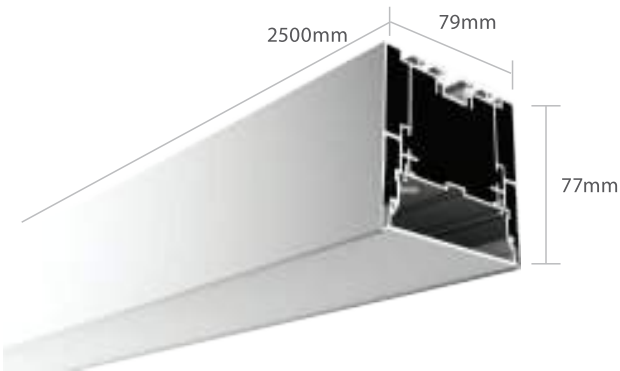

LS5470-T90

LS5470-X90

Zinger multi 79

6400 Baht/m. (3lw)

Standard

Profilex1

End Capx2

Coverx1