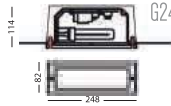

Scale A

G24d-2 TC-D x 1 18 W
IP54
Price : 2.200 Baht