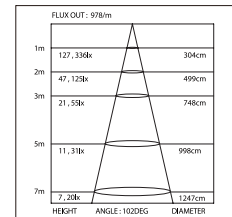

D8252 PHOTOMETRIC DIAGRAM

For your reference only