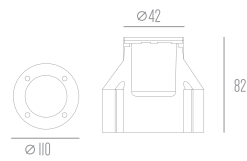

EST 1

LED 1W 220V
IP67
Price : 4,900 Baht (LED Driver Included)