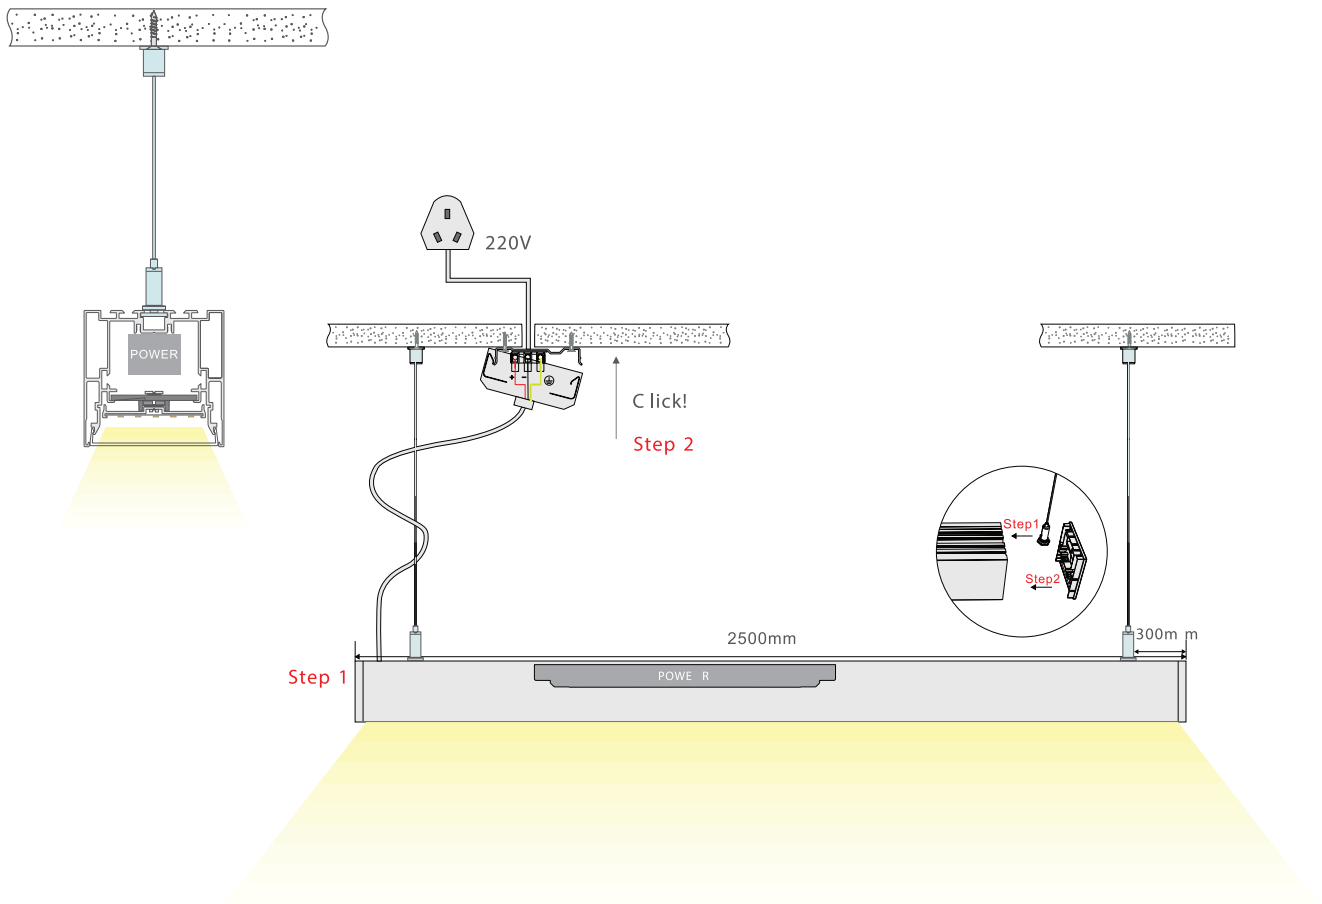

RECESS SERIES INSTALLATION

Recessed Schematic diagram

Step1: "N" type Clip set to profile body

Step2: 90° rotation pressing button on profile

Recessed butterfly diagram

Step1: "Butterfly" type Clip set to profile body

Step2: Push the body up, stuck with the wall

PENDENT SERIES INSTALLATION

Pendant diagram

Step1: Main body installation: profile + power supply + light source + cover + end cap

Step2: Installation of canopy

Recessed Schematic diagram

Step1: Installation of main profile + power supply + end cap

Step2: Embedded installation

Step3: Install light source + cover

Step4: Paint

Surface mounted / Wall mounted diagram

Step1: Profile fixed: profile + power supply + end cap

Step2: Install light source + cover

Wall mounted diagram

Step1: Body installation; Profile + power supply + light source + end cap + cover

Step2: Fixed roof/wall hanging clamp

Step3: Install profile body

ACCESSORIES INSTALLATION