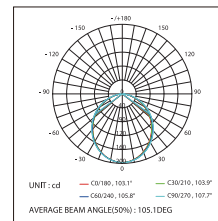

D3I20 PHOTOMETRIC DIAGRAM

HEIGHT	DIAMETER	FLUX OUT: 348lm
1m	251cm	67,199lk
2m	503cm	16,48lk
3m	754cm	7,21lk
5m	1258cm	2,7lk
7m	1765cm	1,3lk

ANGLE: 103DEG

For your reference only