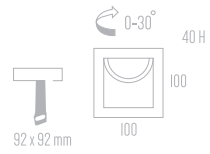

MR 16x1 12V 50W
Price : 1.100 Baht

75x75 mm

83

133

FROZE

Recessed Downlights

Froze TN-1

MR 16x1 12V 50W
Price : 450 Baht