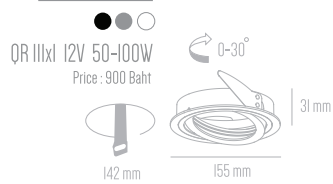

Rouso A

Rouso B

Rouso C

Rouso D

Rouso AIII

Rouso BIII