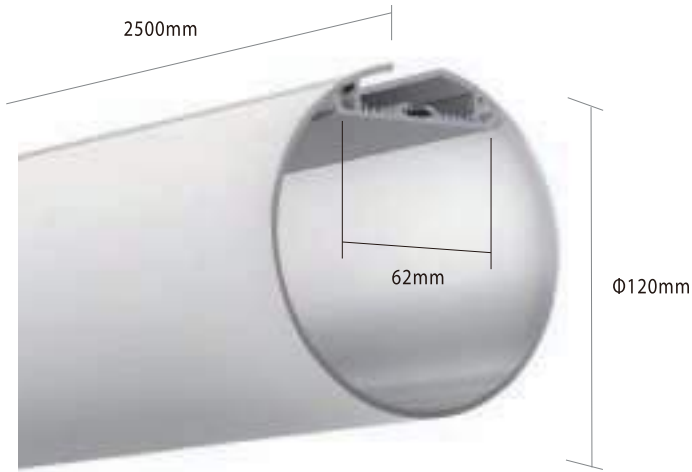

Pendant wire
4000MM/2000MM
Code: CR1001/CR1002

Extending connector
2500MM/1000MM
Code: CN1001/CN1003

D8252 PHOTOMETRIC DIAGRAM

For your reference only

Zinger Tube

9200 Baht/m. (3lw)

STANDARD ACCESSORIES

End cap x 4