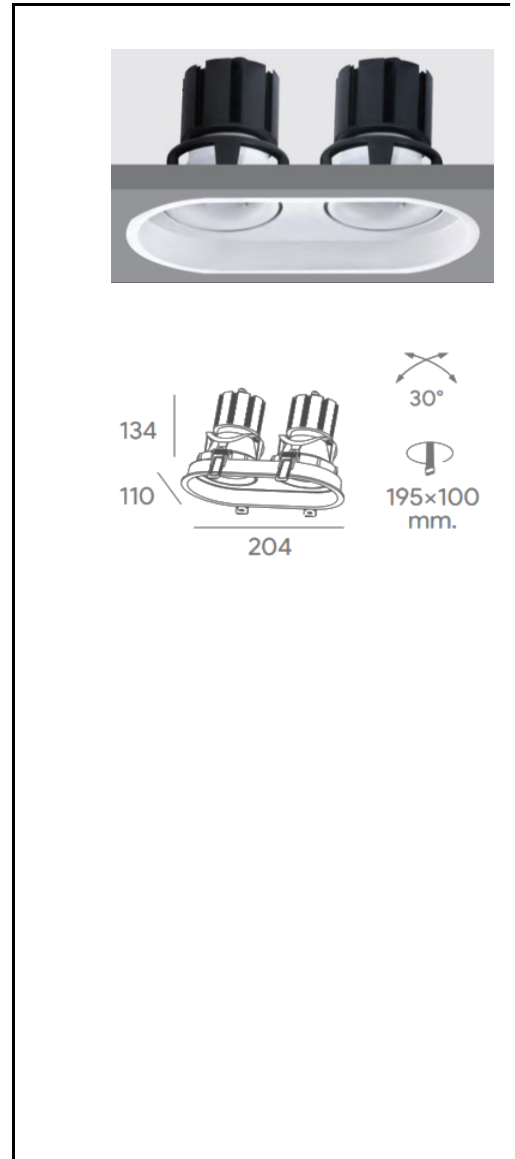

### PRODUCT SPECIFICATION

**Model No.** : IC30237-213W  
**Materials** : Aluminium housing  
 : Finished in polyester powder coated  
**Lamp** : CITIZEN COB LED 13W x 2  
**Socket** : -  
**Color Temperature** : As per require  
**Beam Angle** : As per require  
**Luminous Flux** : 2 x 1107lm  
**CRI** : Ra≥90  
**Working Temperature** : -20°C - +40°C  
**Transformer Availability** : Remote  
**Transformer Mounting** : Remote  
**Aiming** : Directional  
**Optic direction** : Adjustable 0° - 30°  
**Light Distribution** : Symmetric  
**Lamp lifetime** : 50000 Hrs  
**Dimension** : W: 110 x L: 204 x H: 134 mm  
**Cut-Out** : W: 100 x L: 195 mm  
**Cut-Out shape** : Oval  
**Mounting** : Recessed  
**Finishing Color** : As per require  
**Cut-Off Angle** : -  
**Control Method** : 36V 300mA  
**Dimmable System** : As per require  
**IP Rating** : IP20  
**Accessories** : -  
**Remarks** : -