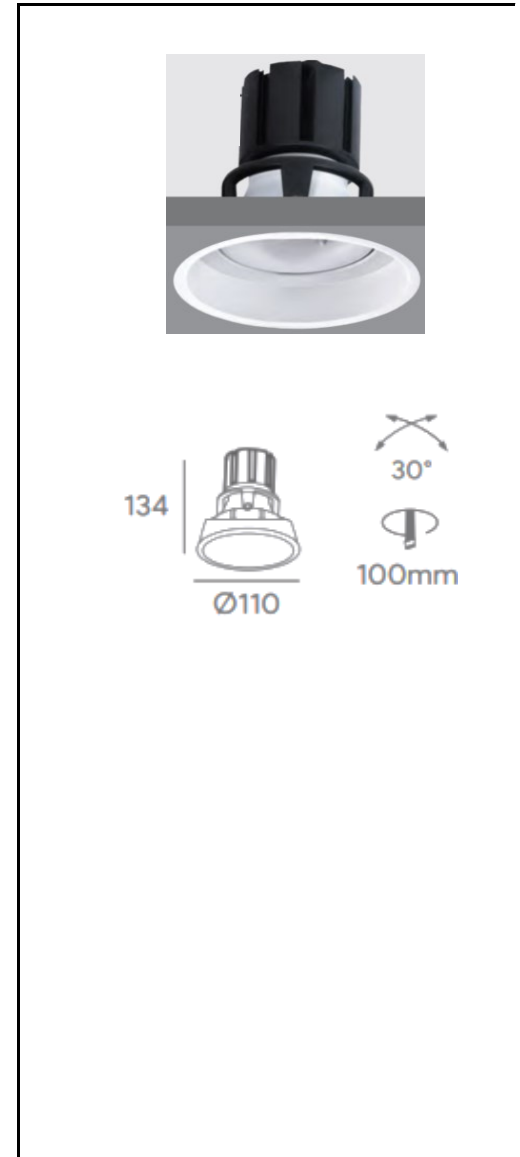

## PRODUCT SPECIFICATION

**Model No.** : IC30237-113W  
**Materials** : Aluminium housing  
: Finished in polyester powder coated  
**Lamp** : CITIZEN COB LED 13W  
**Socket** : -  
**Color Temperature** : As per require  
**Beam Angle** : As per require  
**Luminous Flux** : 1107lm  
**CRI** : Ra≥90  
**Working Temperature** : -20°C - +40°C  
**Transformer Availability** : Remote  
**Transformer Mounting** : Remote  
**Aiming** : Directional  
**Optic direction** : Adjustable 0° - 30°  
**Light Distribution** : Symmetric  
**Lamp lifetime** : 50000 Hrs  
**Dimension** : Ø: 110 x H: 134 mm  
**Cut-Out** : Ø: 100 mm  
**Cut-Out shape** : Round  
**Mounting** : Recessed  
**Finishing Color** : As per require  
**Cut-Off Angle** : -  
**Control Method** : AC 220-240V  
**Dimmable System** : As per require  
**IP Rating** : IP20  
**Accessories** : -  
**Remarks** : -